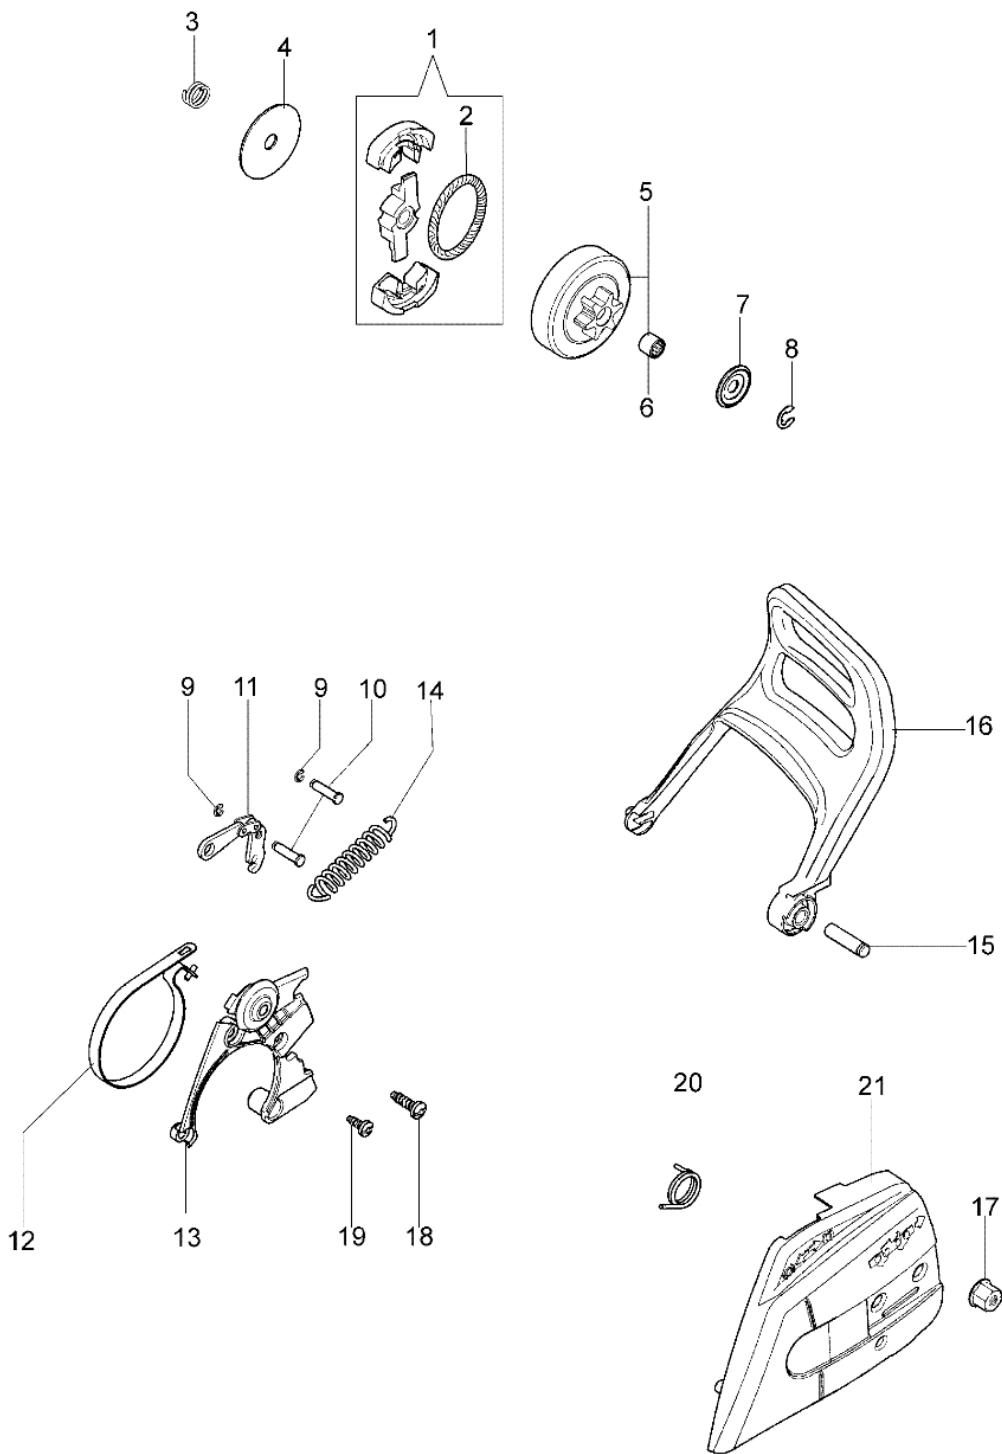

Ref.Nu	Q. ty	Item number	Description	Technical bulletin
1	1	50240031R	Clutch	
2	1	50240032R	Spring	
3	1	50240054R	Spring	
4	1	50240059R	Spacer	
5	1	50240065R	Clutch drum 3/8	
6	1	3037024	Bearing	
7	1	50240028R	Spacer	
8	1	3026007	Ring	
9	2	3026003	Ring	
10	2	097000106	Pin	
11	1	097000146	Lever	
12	1	50240037R	Brake band	
13	1	50240044R	Guard	
14	1	095000219R	Spring	
15	1	50050066	Pin	
16	1	50240040R	Guard	
17	2	50010148R	Nut	
18	1	3960099R	Screw	
19	1	3960070AR	Screw	
20	1	50240048R	Spring	
21	1	50240039R	Chain cover