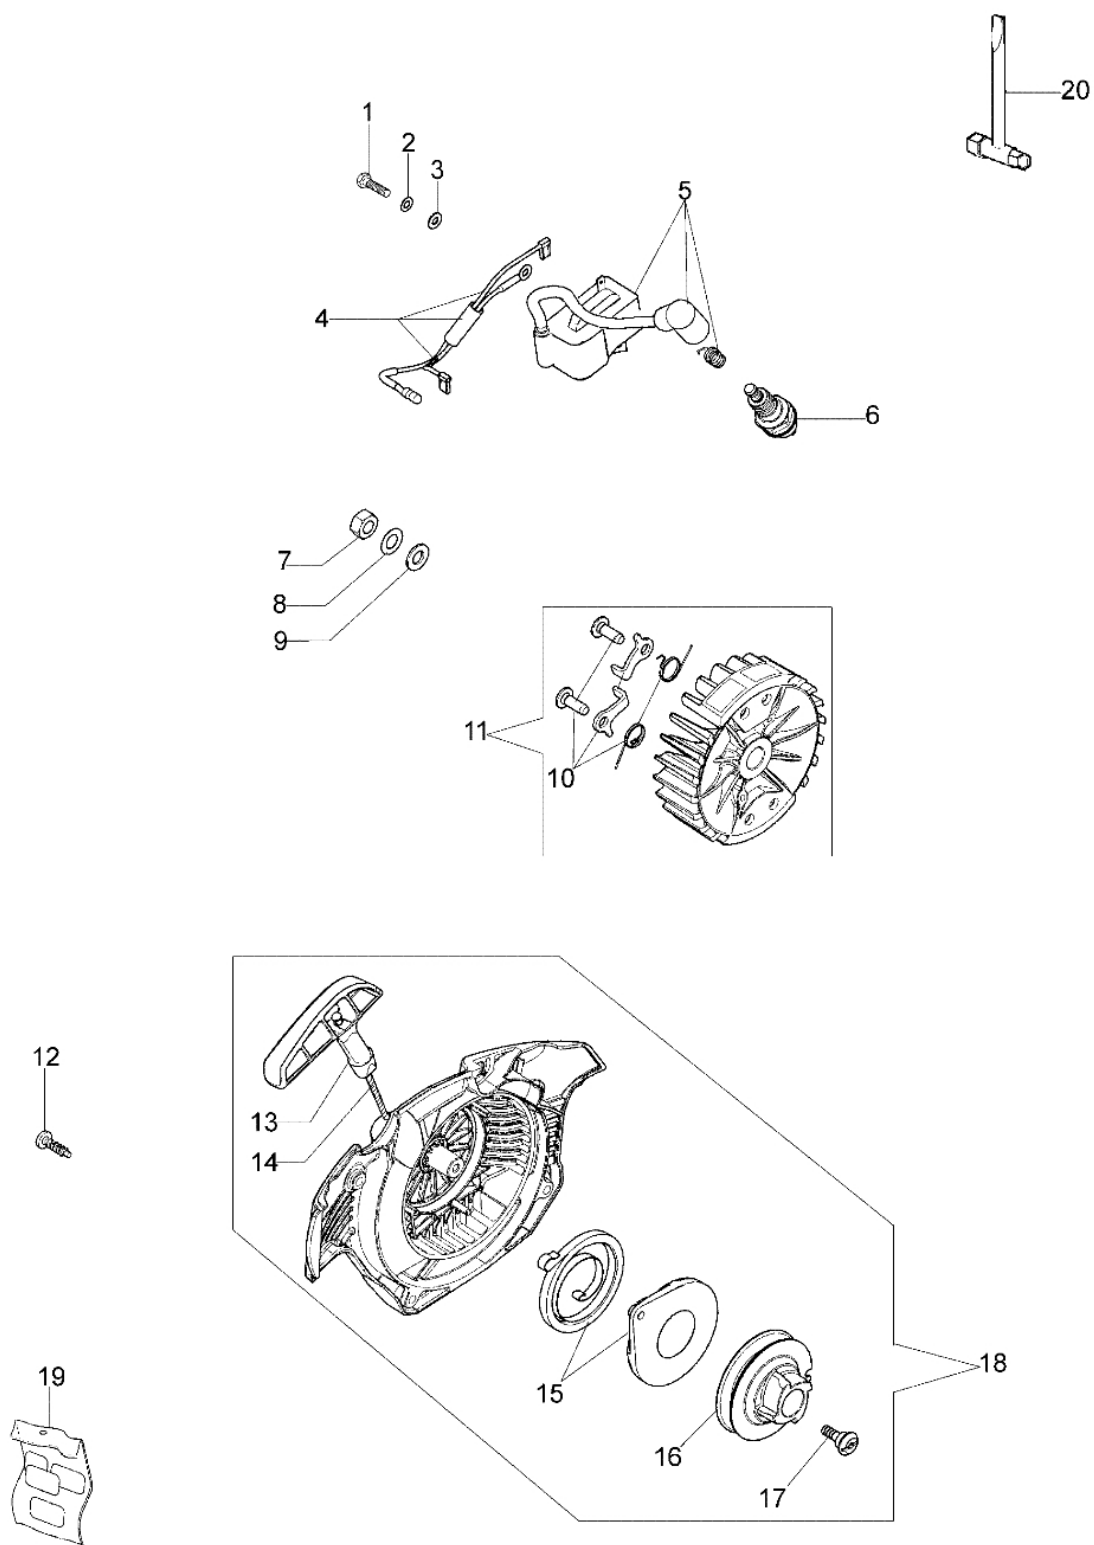

Ref.Nu	Q.ty	Item number	Description	Technical bulletin
1	1	50240166	Cyl.assy d.46	
2	1	50240164	Piston assy	
3	1	004000015R	Piston ring d.40	
4	2	004900061R	Ring	
5	1	50110047R	Piston pin	
6	4	3801047	Screw	
7	1	094600103	Band	
8	1	50170010R	Manifold	
9	1	3055101	Spark plug	
10	1	50170031R	Gasket	
11	1	50170027R	Muffler	
12	3	3860117R	Screw	
13	2	3050024R	Seal ring	
14	2	094000006R	Bearing	
15	1	3037006R	Bearing	
16	1	50240081R	Crankshaft	
17	1	50240016R	Cover	

Ref. Nu	Q. ty	Item number	Description	Technical bulletin
1	1	3960075	Screw	
2	1	006000315R	Washer	
3	1	3916004	Washer	
4	1	50240087R	Cable	
5	1	50240042R	Coil	
6	1	3055101	Spark plug	
7	1	004000142	Nut	
8	1	3833080	Washer	
9	1	005000361	Washer	
10	1	50072029	Pawl	
11	1	50170015R	Flywheel	
12	4	3960115R	Screw	
13	1	50170017R	Starter handle	
14	1	50070123R	Starter rope	
15	1	50050073R	Spring	
16	1	50170050R	Starter pulley	
17	1	50160024	Screw	
18	1	50242005R	Starter assy	
19	1	50240160	Decals set	
20	1	2304017	Wrench 13x16	

Ref. Nu	Q. ty	Item number	Description	Technical bulletin
1	1	50240036R	Air filter	
2	1	50240062R	Deflector	
3	2	50240011R	Annular buffer	
4	1	50240043R	Flange	
5	1	50010061R	AV-mount	
6	1	50240045R	Carburetor	
7	1	50240061R	Spring	
8	1	3960109AR	Screws	
9	2	3960070AR	Screw	
10	1	50240060R	Lever	
11	2	3993083R	Screw	
12	1	50240035R	Support	
13	1	50240026R	Handle	
14	1	50050047AR	Spring	
15	1	50240150R	Air filter	
16	1	50170034R	Support	
17	1	3960099R	Screw	
18	1	3960115R	Screw	
19	1	50240023R	Handle	
20	1	50240024R	Cover	
21	1	50050046AR	Lever	
22	1	097000028R	Spring	
23	1	50170248	Throttle lever kit	
24	1	2318340	Repair kit	