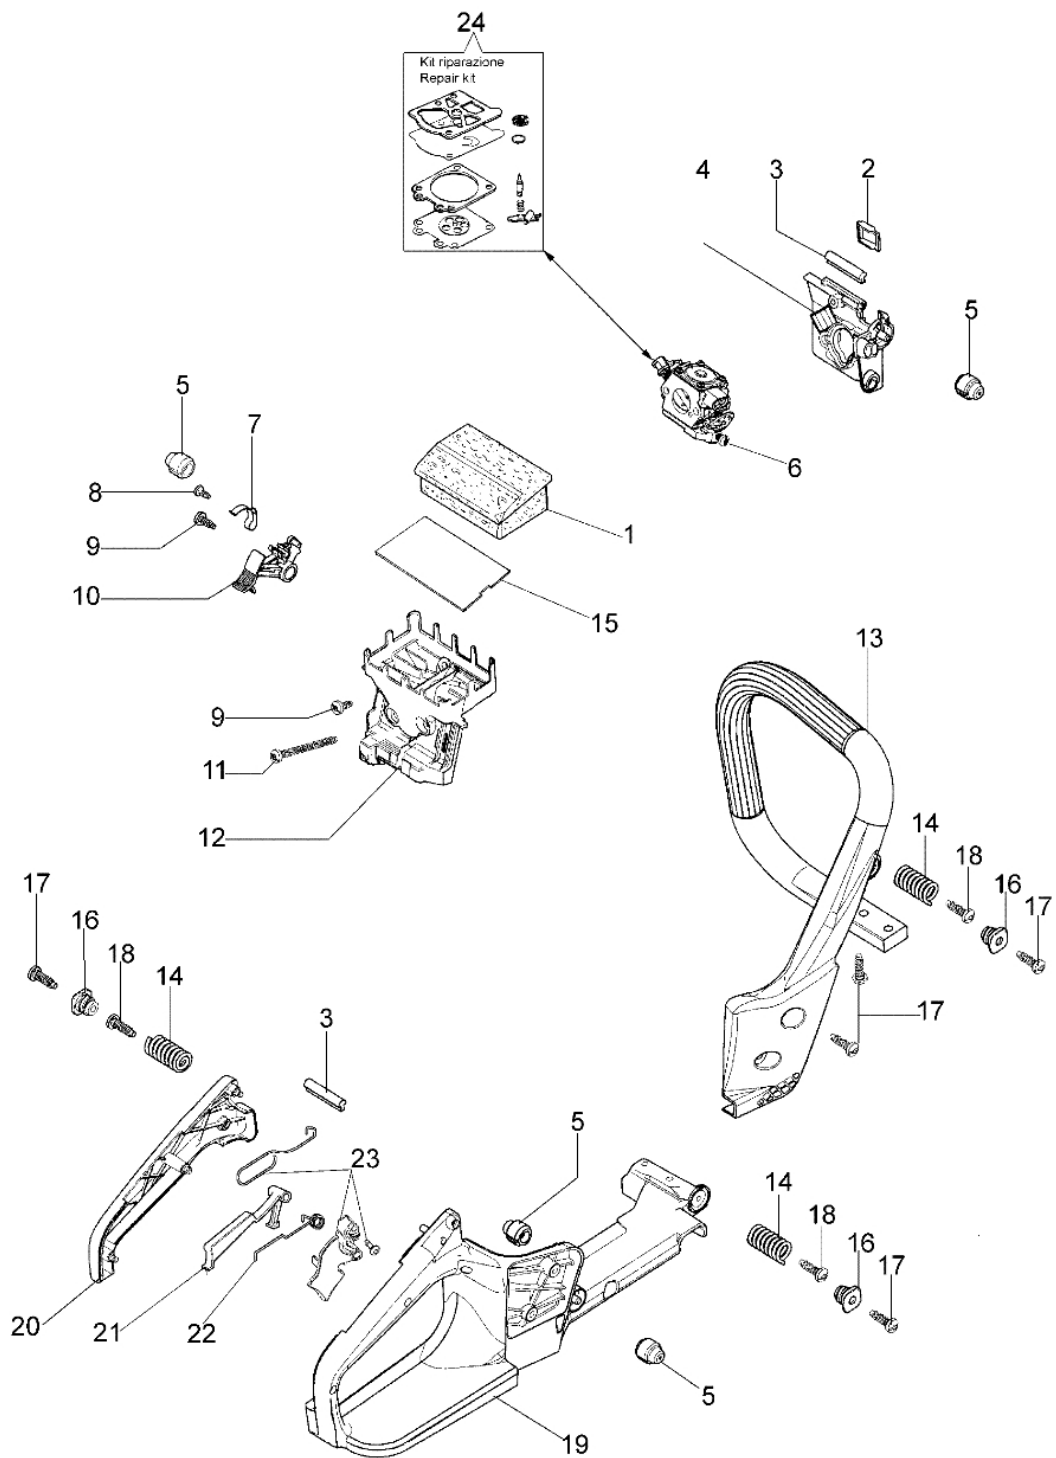

Ref.Nu	Q.ty	Item number	Description	Technical bulletin
1	1	50240166	Cyl.assy d.46	
2	1	50240164	Piston assy	
3	1	004000015R	Piston ring d.40	
4	2	004900061R	Ring	
5	1	50110047R	Piston pin	
6	4	3801047	Screw	
7	1	094600103	Band	
8	1	50170010R	Manifold	
9	1	3055101	Spark plug	
10	1	50170031R	Gasket	
11	1	50170027R	Muffler	
12	3	3860117R	Screw	
13	2	3050024R	Seal ring	
14	2	094000006R	Bearing	
15	1	3037006R	Bearing	
16	1	50240081R	Crankshaft	
17	1	50240016R	Cover	

Ref. Nu	Q. ty	Item number	Description	Technical bulletin
1	1	3960075	Screw	
2	1	006000315R	Washer	
3	1	3916004	Washer	
4	1	50240087R	Cable	
5	1	50240042R	Coil	
6	1	3055101	Spark plug	
7	1	004000142	Nut	
8	1	3833080	Washer	
9	1	005000361	Washer	
10	1	50072029	Pawl	
11	1	50170015R	Flywheel	
12	4	3960115R	Screw	
13	1	50170017R	Starter handle	
14	1	50070123R	Starter rope	
15	1	50050073R	Spring	
16	1	50170050R	Starter pulley	
17	1	50160024	Screw	
18	1	50242005R	Starter assy	
19	1	50240160	Decals set	
20	1	2304017	Wrench 13x16	

Ref. Nu	Q. ty	Item number	Description	Technical bulletin
1	1	3991080	Screw	
2	1	50240020R	Cover	
3	1	50052005R	Tank cap	
4	1	3049047R	O-ring	
5	1	50240049R	Hose	
6	1	50240175R	Air purge	
7	1	50170120R	Hose	
8	1	005000347A	Grommet	
9	1	3960109AR	Screws	
10	1	099900090	O-ring	
11	1	50072009	Cap	
12	1	50240027R	Nut	
13	1	50050070A	Hose	
14	1	094600450R	Fuel filter	
15	4	50050067	Spacer	
16	4	3860097R	Screws	
17	1	50240165R	Crankcase	
18	1	3960099R	Screw	
19	1	50240167	Oil filter	
20	2	50050052R	Stud	
21	1	50050133	Tensioner kit	
22	1	3960074	Screw	
23	1	50240051R	Oil pump	
24	1	50240010R	Tube	