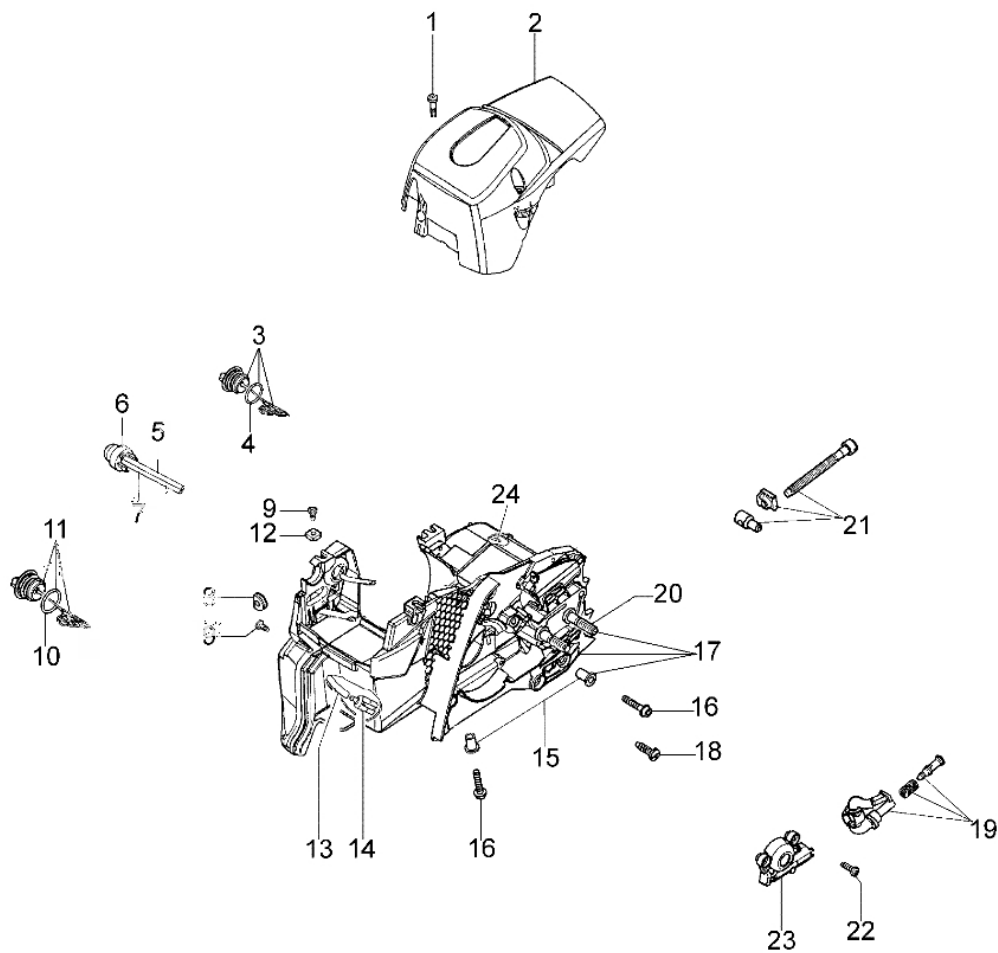

Ref.Nu	Q.ty	Item number	Description	Technical bulletin
1	1	50240166	Cyl.assy d.46	
2	1	50240164	Piston assy	
3	1	004000015R	Piston ring d.40	
4	2	004900061R	Ring	
5	1	50110047R	Piston pin	
6	4	3801047	Screw	
7	1	094600103	Band	
8	1	50170010R	Manifold	
9	1	3055101	Spark plug	
10	1	50170031R	Gasket	
11	1	50170027R	Muffler	
12	3	3860117R	Screw	
13	2	3050024R	Seal ring	
14	2	094000006R	Bearing	
15	1	3037006R	Bearing	
16	1	50240081R	Crankshaft	
17	1	50240016R	Cover	

Ref. Nu	Q. ty	Item number	Description	Technical bulletin
1	1	3960075	Screw	
2	1	006000315R	Washer	
3	1	3916004	Washer	
4	1	50240087R	Cable	
5	1	50240042R	Coil	
6	1	3055101	Spark plug	
7	1	004000142	Nut	
8	1	3833080	Washer	
9	1	005000361	Washer	
10	1	50072029	Pawl	
11	1	50170015R	Flywheel	
12	4	3960115R	Screw	
13	1	50170017R	Starter handle	
14	1	50070123R	Starter rope	
15	1	50050073R	Spring	
16	1	50170050R	Starter pulley	
17	1	50160024	Screw	
18	1	50242005R	Starter assy	
19	1	50240160	Decals set	
20	1	2304017	Wrench 13x16	

Ref. Nu	Q. ty	Item number	Description	Technical bulletin
1	1	3991080	Screw	
2	1	50240020R	Cover	
3	1	50052005R	Tank cap	
4	1	3049047R	O-ring	
5	1	50240049R	Hose	
6	1	50240175R	Air purge	
7	1	50170120R	Hose	
8	1	005000347A	Grommet	
9	1	3960109AR	Screws	
10	1	099900090	O-ring	
11	1	50072009	Cap	
12	1	50240027R	Nut	
13	1	50050070A	Hose	
14	1	094600450R	Fuel filter	
15	4	50050067	Spacer	
16	4	3860097R	Screws	
17	1	50240165R	Crankcase	
18	1	3960099R	Screw	
19	1	50240167	Oil filter	
20	2	50050052R	Stud	
21	1	50050133	Tensioner kit	
22	1	3960074	Screw	
23	1	50240051R	Oil pump	
24	1	50240010R	Tube	