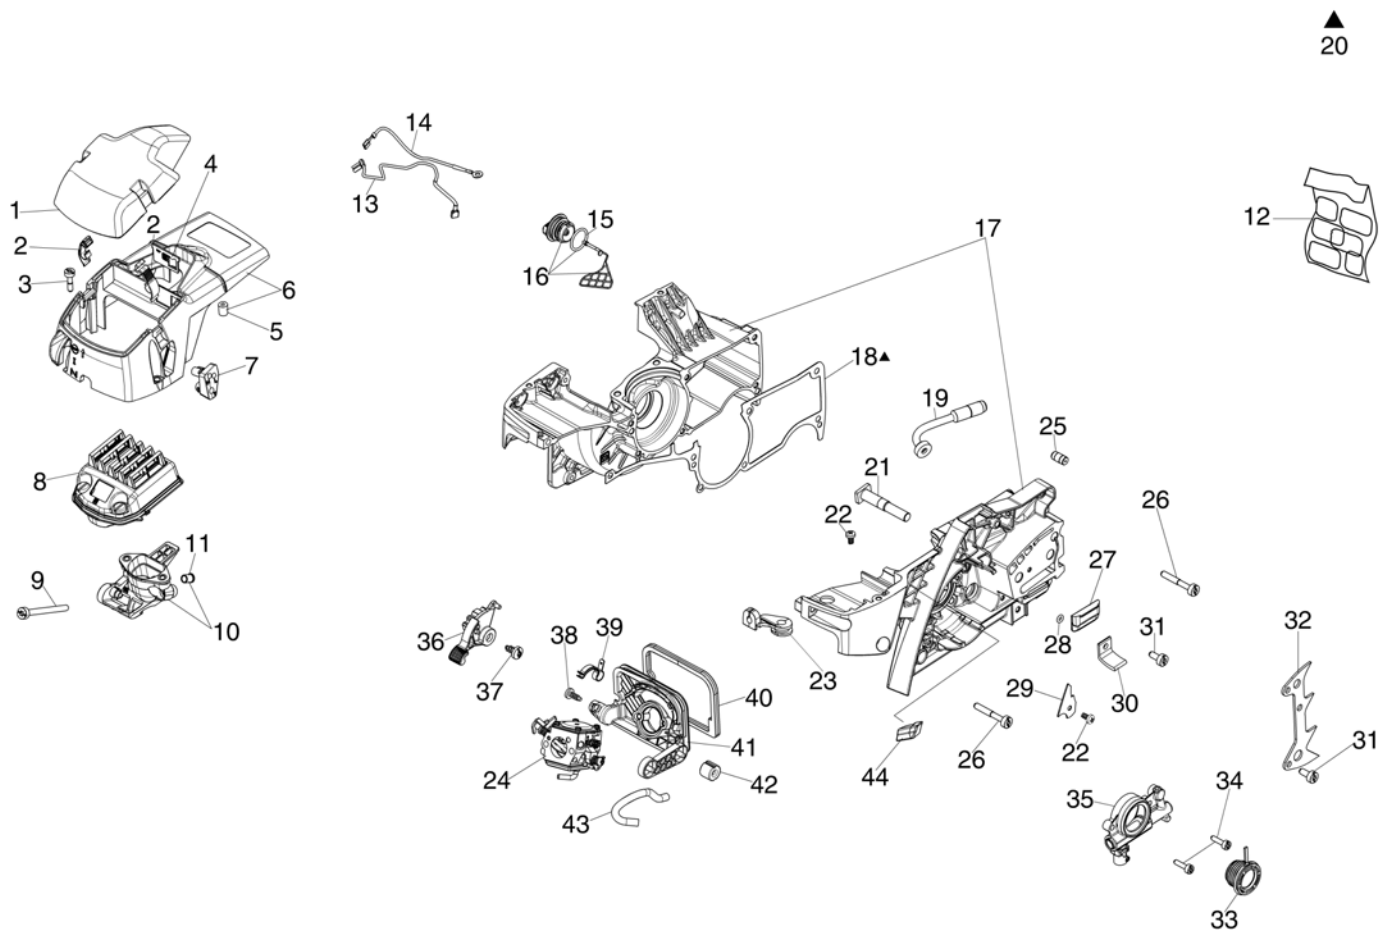

Ref.Nu	Qty	Part number	Description	Validity from	Validity till	Notes	Bulletin
1	1	50250085R	Filter cover				
2	2	50250151R	Clip				
3	2	3891046R	Screw				
4	2	50250069R	Deflector				
5	1	50070126R	Spacer				
6	1	50252014	Cover				
7	1	50250129R	Slide				
8	1	50250026R	Air filter				
9	2	3891064R	Screw				
10	1	50250071R	Air filter support				
11	2	50210038R	Bushing				
12	1	50252012	Labels kit				
13	1	50250141R	Engine stop wire				
14	1	50250128R	Cable				
15	1	3049047R	O-ring				
16	1	50052005R	Tank cap				
17	1	50252017A	Crankcase assy	SN 9953102701			BT4-156-07/14
18	1	50250084R	Gasket				
19	1	097000147AR	Oil suction				
20	1	50252015	Gasket set				
21	2	50250021R	Screw				
22	1	3960045	Screw				
23	1	50250133R	Grommet				
24	1	2318061R	Carburetor HD-57			EURO 1	
24	1	2318060R	Carburetor HD-48			EURO 0	
25	1	097000229R	Breather valve				
26	7	3891054R	Screw				
27	1	50070149	Guard				
28	1	3049005R	O-ring				
29	1	50250012R	Plate				
30	1	097000283R	Clamp				
31	3	3891037R	Screw				
32	1	50250031R	Spike				
33	1	50250083R	Worm gear				
34	2	3891014R	Screw				
35	1	50250057R	Oil pump				
36	1	50250142R	Stop lever				
37	1	3993053R	Screw				
38	1	3960070AR	Screw				
39	1	50250073R	Spring				
40	1	50250070R	Gasket				
41	1	50250019R	Support				
42	4	50250074R	AV-mount				
43	1	098000281	Breather valve				
44	1	50250186R	Limit switch	SN 9953102701			BT4-156-07/14