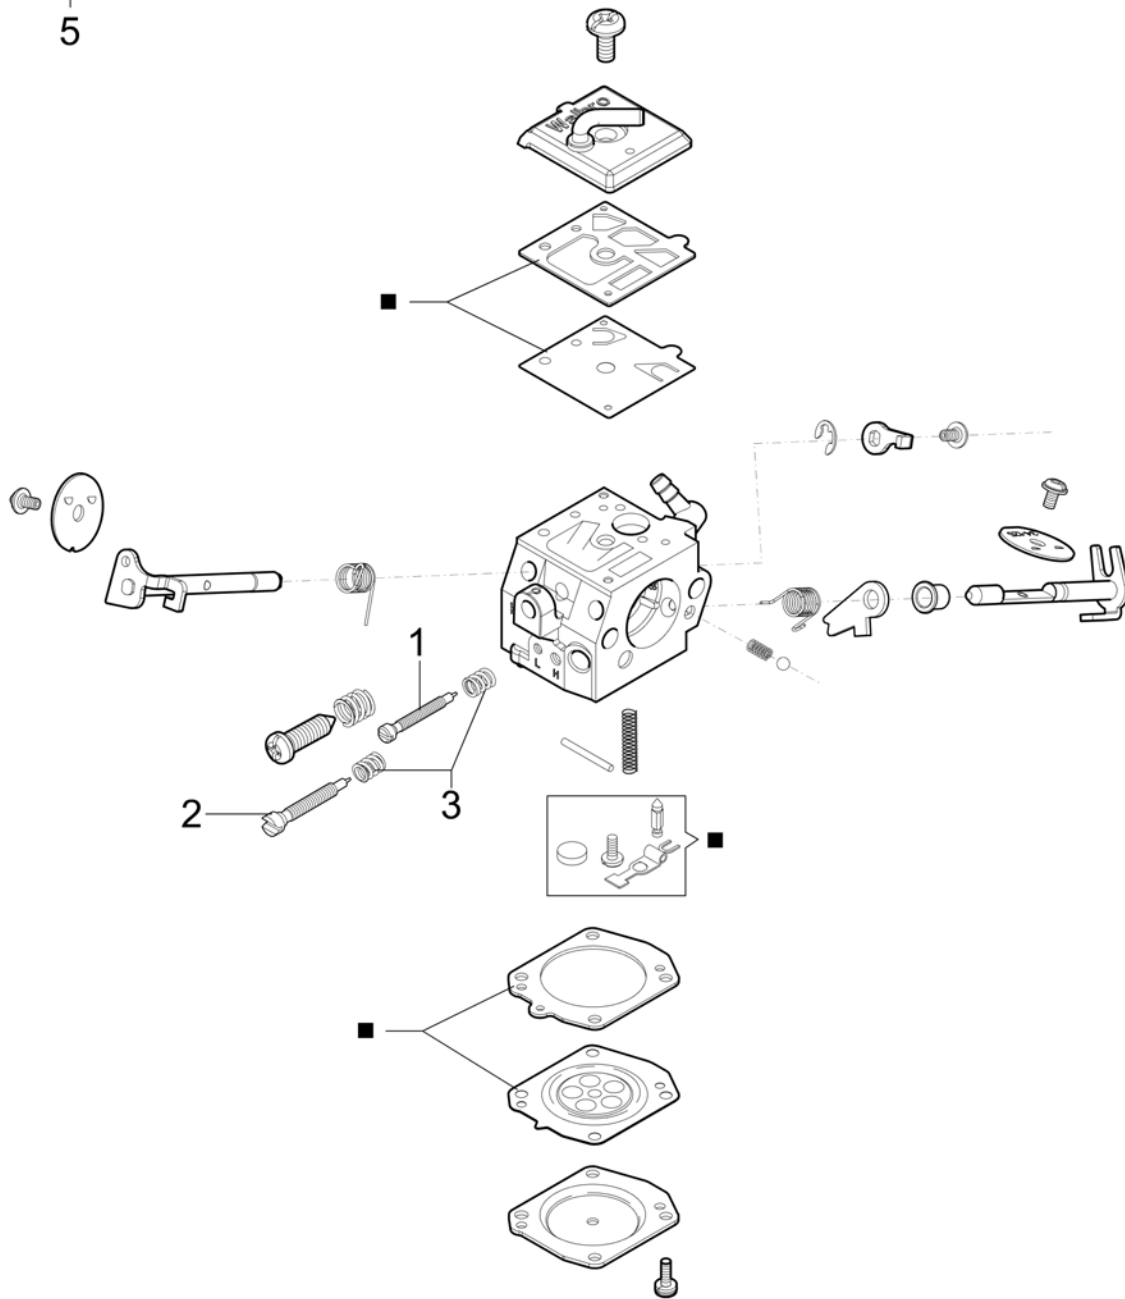

Ref.Nu	Qty	Part number	Description	Validity from	Validity till	Notes	Bulletin
1	1	099900090	O-ring				
2	1	50072009R	Cap				
3	1	50250086R	Throttle cable				
4	2	52010066R	AV-mount				
5	2	3891037R	Screw				
6	2	50010061R	AV-mount				
7	1	50250103R	Cam				
8	1	50250097R	Throttle lever				
9	1	50250122R	Spring				
10	1	50250098R	Lever				
11	1	50250024R	Cover				
12	3	3960032R	Screw				
13	1	50252003R	Tank				
14	1	50250148R	Tube				
15	1	4098377R	Band				
16	1	50010218R	Fuel filter				
17	2	50250032R	AV-mount				
18	1	50250165R	Handle				
19	1	099900083A	Breather valve				
20	2	3891037R	Screw				
21	1	50250025R	Guard				
22	5	3893001R	Screw				

Ref.Nu	Qty	Part number	Description	Validity from	Validity till	Notes	Bulletin
1	1	3891046R	Screw				
2	1	50250138R	Bushing				
3	1	50250053R	Guard				
4	1	097000146	Lever				
5	1	50240048R	Spring				
6	1	3026003	Ring				
7	1	095000219AR	Spring				
8	1	50250046R	Brake band				
9	1	50250056R	Guard				
10	3	3891009R	Screw				
11	1	50250047R	Plate				
12	2	3960045	Screw				
13	1	50250038R	Cover				
14	2	3980013R	Nut				
15	1	50250125R	Spike				
16	1	50250050R	Guard				
17	1	3960046R	Screw				
18	1	3960009R	Screw				
19	1	50070081	Cover				
20	1	50250049R	Plate				
21	1	50070080	Chain tensioner screw				
22	1	50250093R	Adjuster nut				
23	1	50250168	Chain tensioner screw kit				
24	2	50070149	Guard				
25	1	50250090R	Tool kit				
26	1	50250153R	Buffer				
27	1	50250048R	Chain cover assy				
28	1	1144053	Bar cover - 50 cm				
29	1	50250109R	Bar 28" - 71 cm			Optional	
29	1	50250108R	Bar 24" - 61 cm				
29	1	50250106R	Bar 18" - 46 cm				
29	1	50250107R	Bar 20" - 51 cm				
30	1	30629001	Chain .3/8" x .058" (1,5mm)				
30	1	30629002	Chain .3/8" x .058" (1,5mm)				
31	1	50010243	Pin				