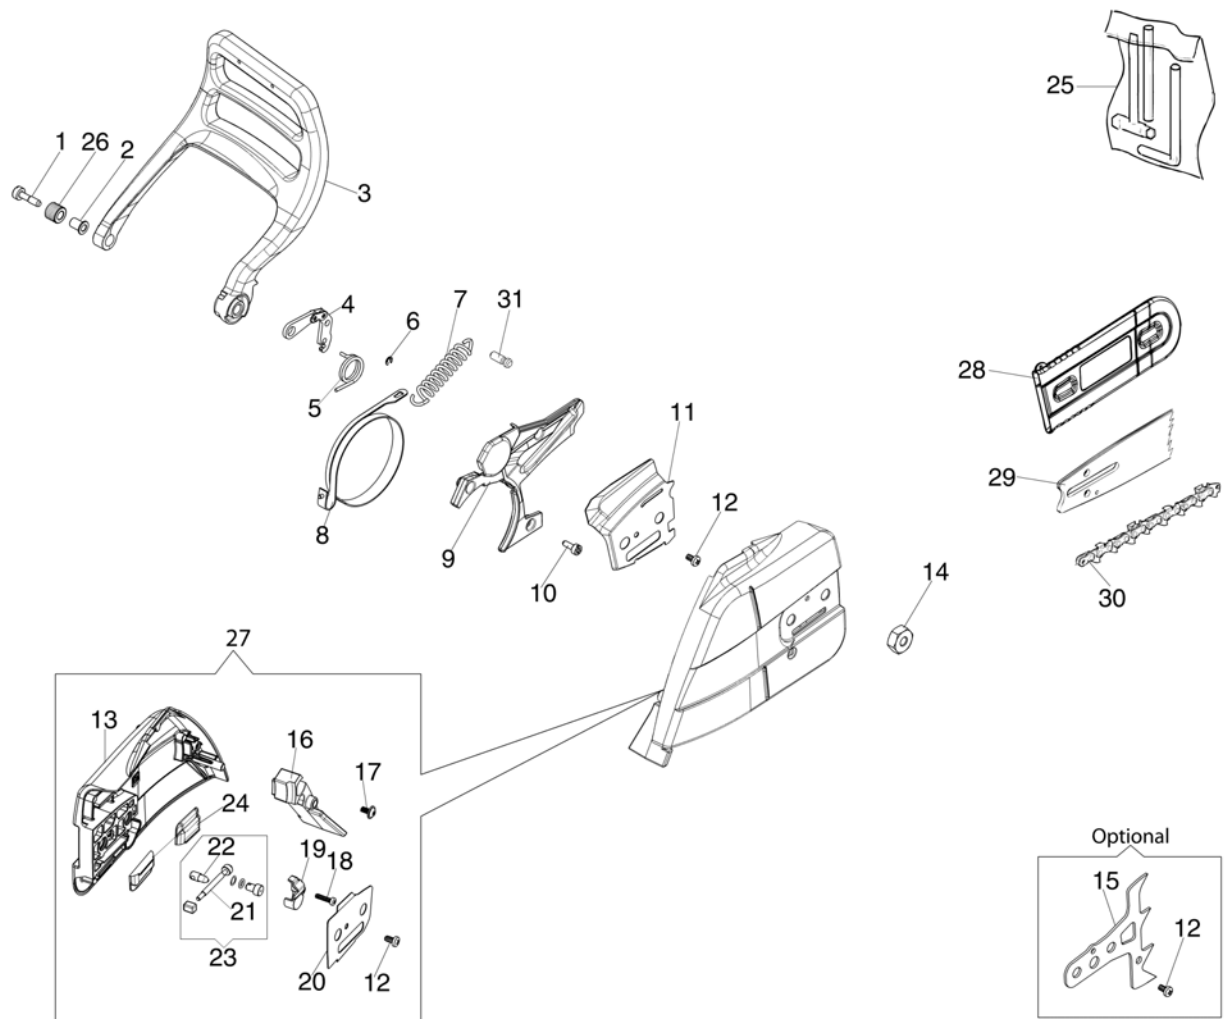

Ref.Nu	Qty	Part number	Description	Validity from	Validity till	Notes	Bulletin
1	2	3891014R	Screw				
2	2	3916004R	Washer				
3	1	50050127	Spring				
4	1	50250003R	Ignition coil				
5	1	004000142	Nut				
6	1	3833080	Washer				
7	1	005000361	Washer				
8	1	52012027	Pawl kit				
9	1	50250015R	Flywheel set				
10	1	50250030R	Flange				
11	1	3908036	Screw				
12	1	3918006	Washer				
13	1	50250043AR	Starter pulley				
14	4	3960017AR	Screw				
15	1	50250045R	Starter spring				
16	1	50250042R	Washer				
17	1	098000079R	Starter rope				
18	1	50170017R	Starter handle				
19	1	50250039AR	Starter assy				
20	3	3891046R	Screw				
21	1	50140052	Cap				
22	1	52010180	Cover				

Ref.Nu	Qty	Part number	Description	Validity from	Validity till	Notes	Bulletin
1	1	3891046R	Screw				
2	1	50250138R	Bushing				
3	1	50250053R	Guard				
4	1	097000146	Lever				
5	1	50240048R	Spring				
6	1	3026003	Ring				
7	1	095000219AR	Spring				
8	1	50250046R	Brake band				
9	1	50250056R	Guard				
10	3	3891009R	Screw				
11	1	50250047R	Plate				
12	2	3960045	Screw				
13	1	50250038R	Cover				
14	2	3980013R	Nut				
15	1	50250125R	Spike				
16	1	50250050R	Guard				
17	1	3960046R	Screw				
18	1	3960009R	Screw				
19	1	50070081	Cover				
20	1	50250049R	Plate				
21	1	50070080	Chain tensioner screw				
22	1	50250093R	Adjuster nut				
23	1	50250168	Chain tensioner screw kit				
24	2	50070149	Guard				
25	1	50250090R	Tool kit				
26	1	50250153R	Buffer				
27	1	50250048R	Chain cover assy				
28	1	1144053	Bar cover - 50 cm				
29	1	50250109R	Bar 28" - 71 cm			Optional	
29	1	50250108R	Bar 24" - 61 cm				
29	1	50250106R	Bar 18" - 46 cm				
29	1	50250107R	Bar 20" - 51 cm				
30	1	30629001	Chain .3/8" x .058" (1,5mm)				
30	1	30629002	Chain .3/8" x .058" (1,5mm)				
31	1	50010243	Pin				