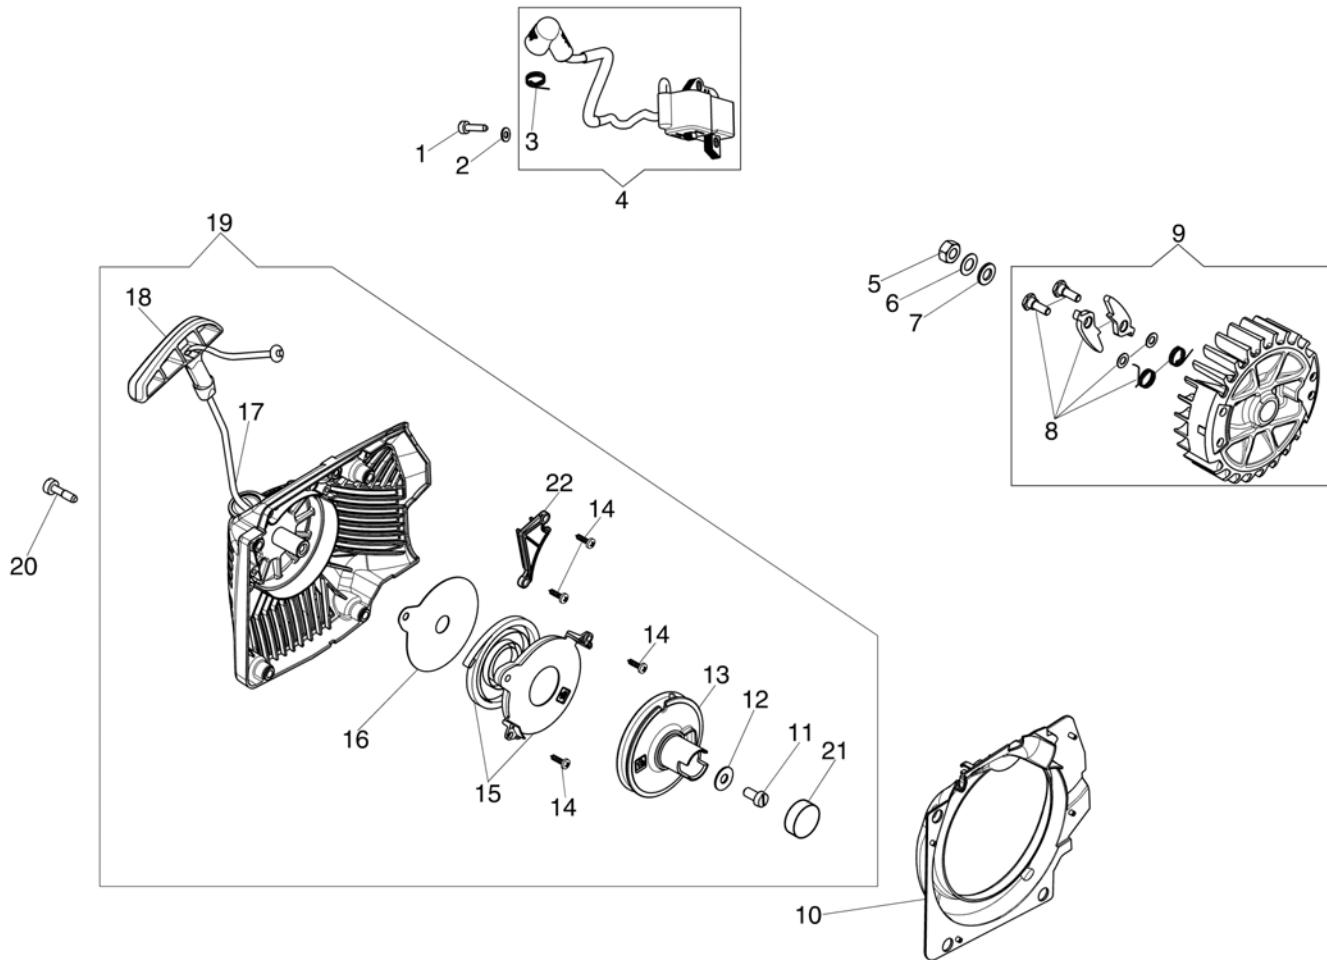

Ref.Nu	Qty	Part number	Description	Validity from	Validity till	Notes	Bulletin
1	1	3055118	Spark plug				
2	4	3833076	Washer				
3	4	3891086R	Screw				
4	1	50250178R	Decompressor				
5	1	50250020R	Manifold				
6	1	097000059A	Spring	03/2012			
6	1	50200015AR	Band		02/2012		
7	1	50010046DR	Gasket				
8	1	007201313R	Seal ring				
9	1	3034012R	Bearing				
10	1	50250001AR	Crankshaft				
11	1	3037014R	Bearing				
12	1	50250062R	Washer				
13	1	3035026R	Bearing				
14	1	50250063R	Clutch				
15	1	50252015	Gasket set				
16	3	50250089R	Spring				
17	1	3037035R	Thrust bearing				
18	1	50252016	Clutch drum				
19	1	006100730R	Ring				
20	1	50250066R	Spacer				
21	1	3026009R	Ring				
22	2	50020004R	Piston ring Ø48				
23	2	007201198R	Ring				
24	1	50010031R	Piston pin				
25	1	50252010	Piston assy				
26	1	50252011	Complete cylinder				
27	2	3891043R	Screw				
28	2	3891037R	Screw				
29	4	3860136R	Screw				
30	1	50250152R	Deflector				
31	1	50140120	Gasket				
32	1	50250075AR	Complete muffler				
33	1	50250081R	Gasket				
34	1	50250079R	Deflector				
35	1	50250158R	Muffler				