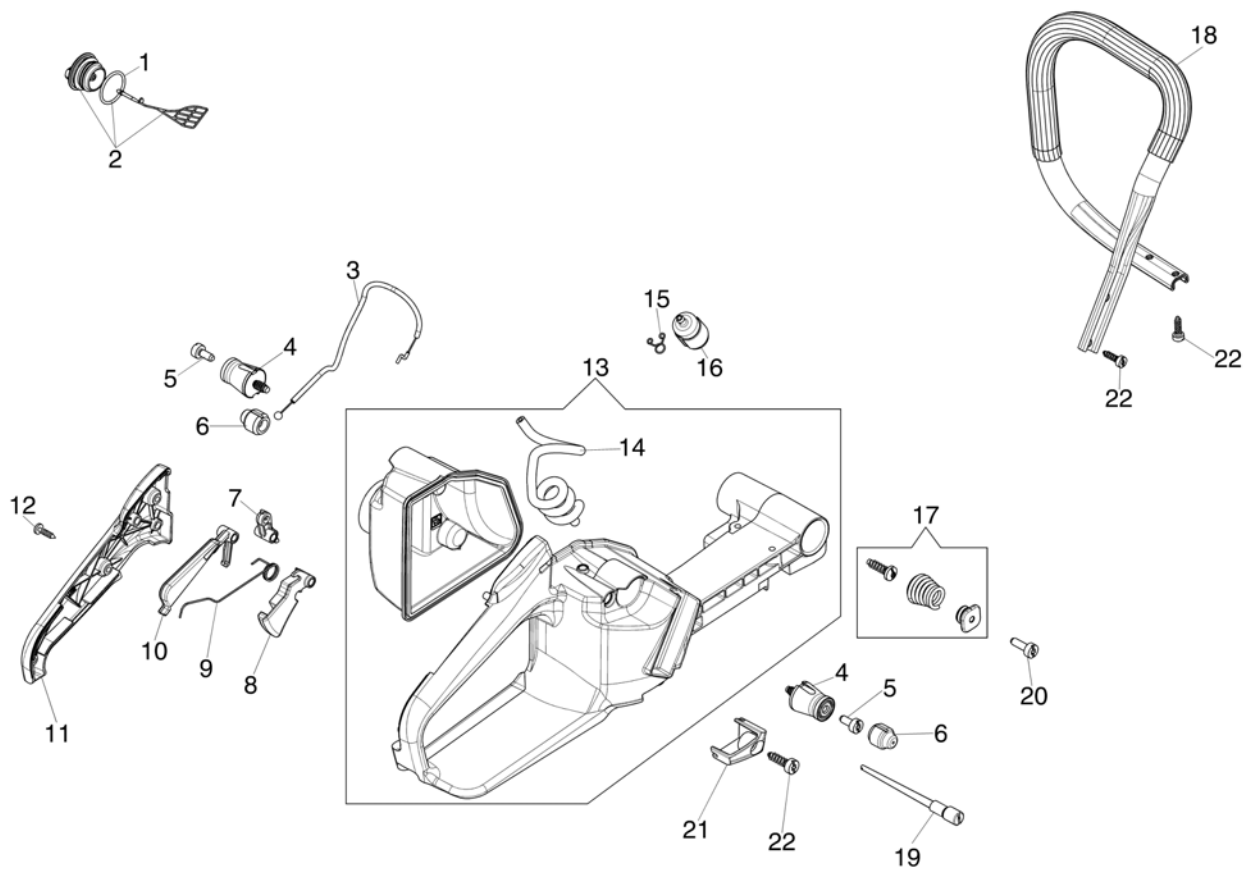

Ref.Nu	Qty	Part number	Description	Validity from	Validity till	Notes	Bulletin
1	1	099900090	O-ring				
2	1	50072009R	Cap				
3	1	50250086R	Throttle cable				
4	2	52010066R	AV-mount				
5	2	3891037R	Screw				
6	2	50010061R	AV-mount				
7	1	50250103R	Cam				
8	1	50250097R	Throttle lever				
9	1	50250122R	Spring				
10	1	50250098R	Lever				
11	1	50250024R	Cover				
12	3	3960032R	Screw				
13	1	50252003R	Tank				
14	1	50250148R	Tube				
15	1	4098377R	Band				
16	1	50010218R	Fuel filter				
17	2	50250032R	AV-mount				
18	1	50250165R	Handle				
19	1	099900083A	Breather valve				
20	2	3891037R	Screw				
21	1	50250025R	Guard				
22	5	3893001R	Screw