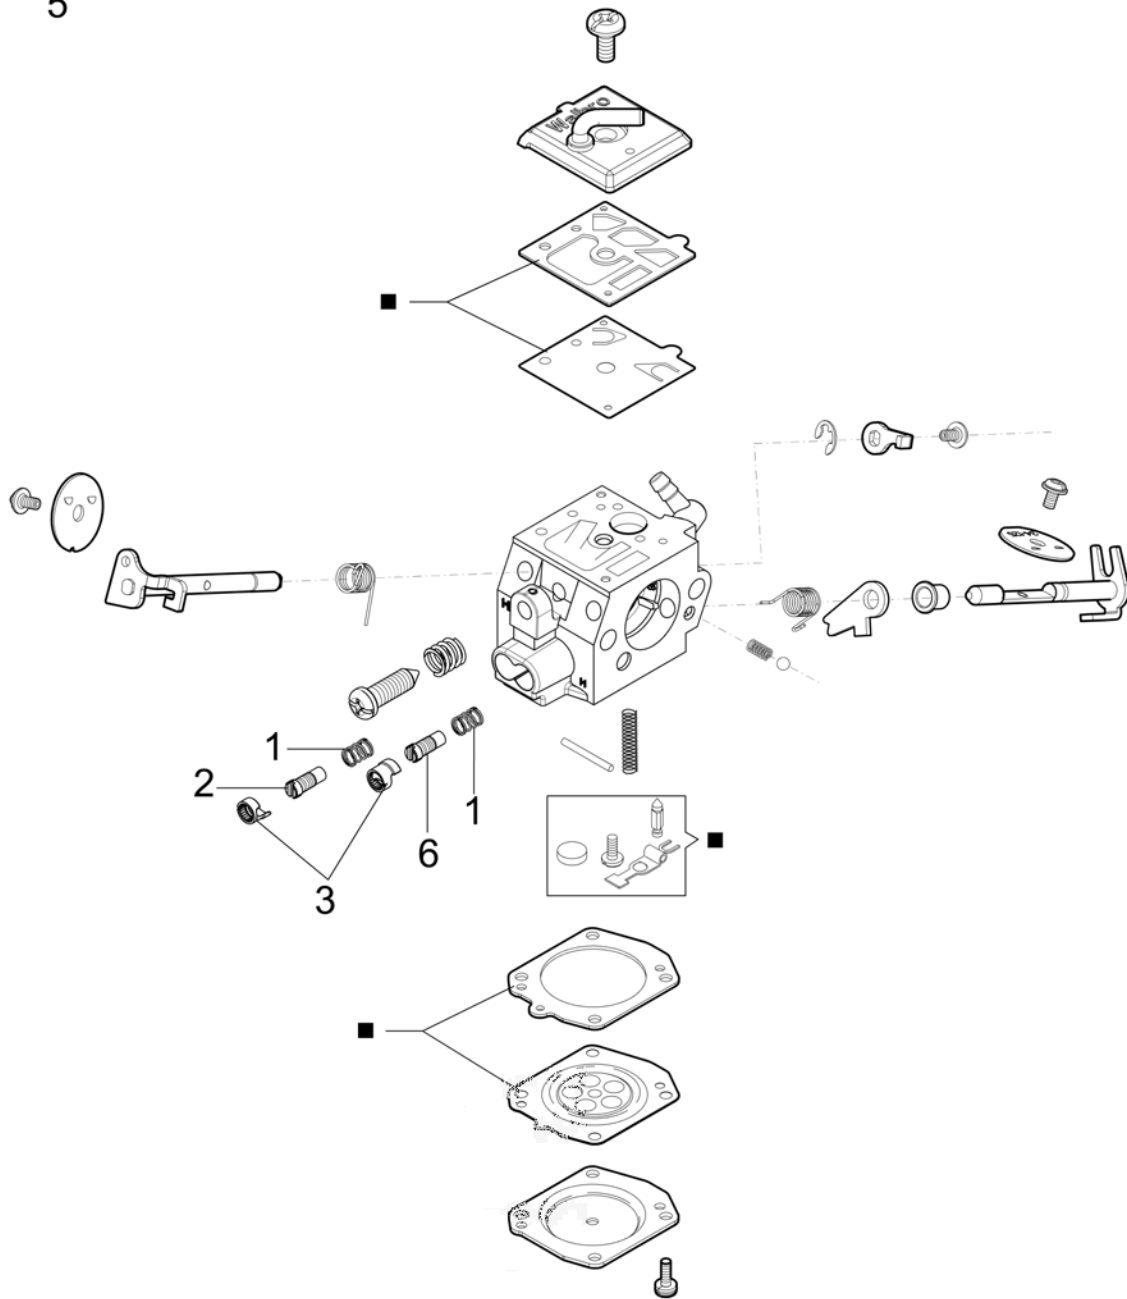

Ref.Nu	Qty	Part number	Description	Validity from	Validity till	Notes	Bulletin
1	1	2318080R	Adjust. screw MIN				
2	1	2318105R	Adjust. screw MAX				
3	2	095000147	Spring				
4	1	2318669R	Repair kit				
5	1	2318060R	Carburetor HD-48				

4 ■ Kit riparazione
Repair kit