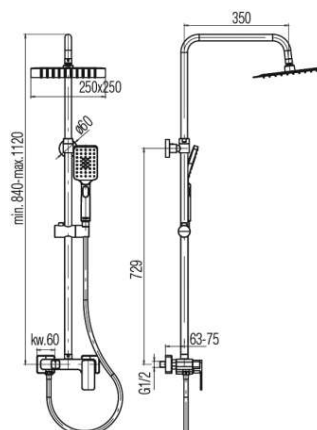

Series Loft Black

Shower column with shower head and 3-functional shower handset

Code	Flow class	EAN13
2455750	A/A	5902273545590

Product usage:

For use in with cold and hot water systems in buildings

Type:

Shower sets

Technical data/Operating parameters:

Max pressure: 0,5 MPa,

Max temperature: 70°C

Guarantee:

5-year

Used materials:

brass, ABS copolymer