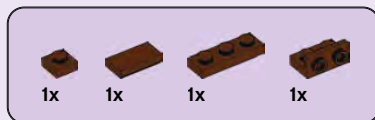

3

Diagram 3 shows the grey 1x2 Technic brick with a white axle and a grey bush being attached to the assembly. The axle is inserted into the 9th hole of the purple brick, and the bush is inserted into the 10th hole.

2x

40

1x

41

42

34

43

44