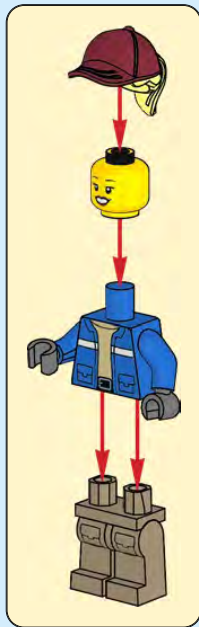

AVERTISSEMENT :
RISQUE D'ÉTOUFFEMENT.

Le jouet contient des petites pièces ainsi qu'une petite boule. Il ne convient pas aux enfants de moins de 3 ans.

ADVERTENCIA:
PELIGRO DE ASFIXIA.

Juguete que contiene partes pequeñas y una pelota pequeña. No recomendado para niños menores de 3 años.