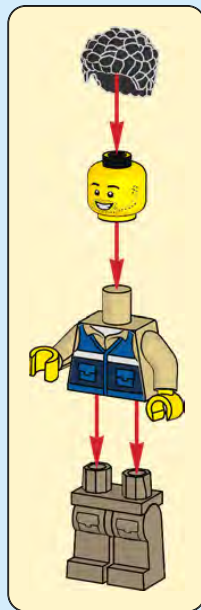

AVERTISSEMENT :
RISQUE D'ÉTOUFFEMENT.

Le jouet contient des petites pièces ainsi qu'une petite boule. Il ne convient pas aux enfants de moins de 3 ans.

ADVERTENCIA:
PELIGRO DE ASFIXIA.

Juguete que contiene partes pequeñas y una pelota pequeña. No recomendado para niños menores de 3 años.

2