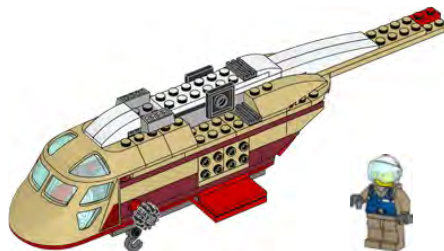

AVERTISSEMENT :

RISQUE D'ÉTOUFFEMENT.

Le jouet contient des petites pièces ainsi qu'une petite boule. Il ne convient pas aux enfants de moins de 3 ans.

ADVERTENCIA:

PELIGRO DE ASFIXIA.

Juguete que contiene partes pequeñas y una pelota pequeña. No recomendado para niños menores de 3 años.