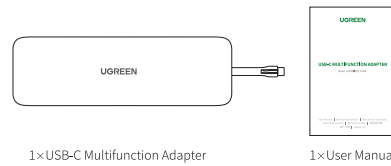

PACKAGE CONTENTS

DE: Packungsinhalt | FR: Contenu de l'emballage
ES: Contenido del paquete | IT: Contenuto della Confezione
JP: パッケージセット | CN: 包装组件 | AR: محتويات العزمة