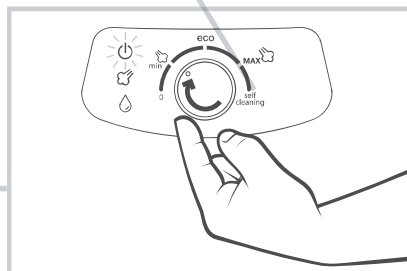

# **gorenje**

*Life Simplified*

**STEAM GENERATOR IRON**  
**SGH 2200LBC**

---

1. Steam generator

2. Water dose

1.

2.