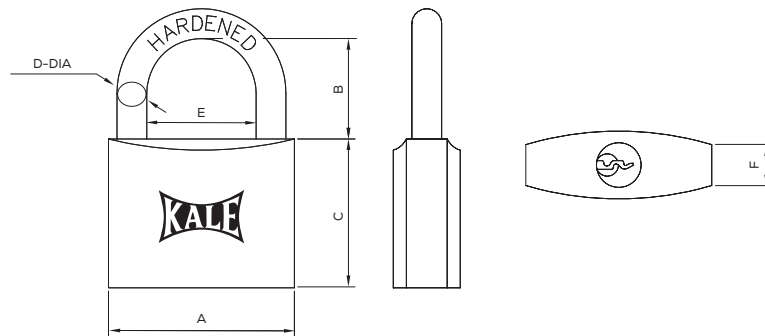

KD001/10-260

SARI
BRASS
60 mm

KD001/10-220

SARI
BRASS
20 mm

KD001/10-225

SARI
BRASS
25 mm

KD001/10-230

SARI
BRASS
30 mm

KD001/10-240

SARI
BRASS
40 mm

KD001/10-250

SARI
BRASS
50 mm

TEKNİK BİLGİLER | TECHNICAL SPECIFICATIONS

	TİP/TYPE	A	B	C	D	E	F	
	KD001/10-220	20	21 mm	21	11.1	3.3	10.7	10.5
	KD001/10-225	25	25 mm	24	13.8	4.3	12.7	11.5
	KD001/10-230	30	32 mm	30	16.4	5.3	16.7	13.5
	KD001/10-240	40	38 mm	34	21.7	6.3	19.7	15
	KD001/10-250	50	50 mm	39	25	8	26	16
	KD001/10-260	60	60 mm	45	32	10	31	18.5