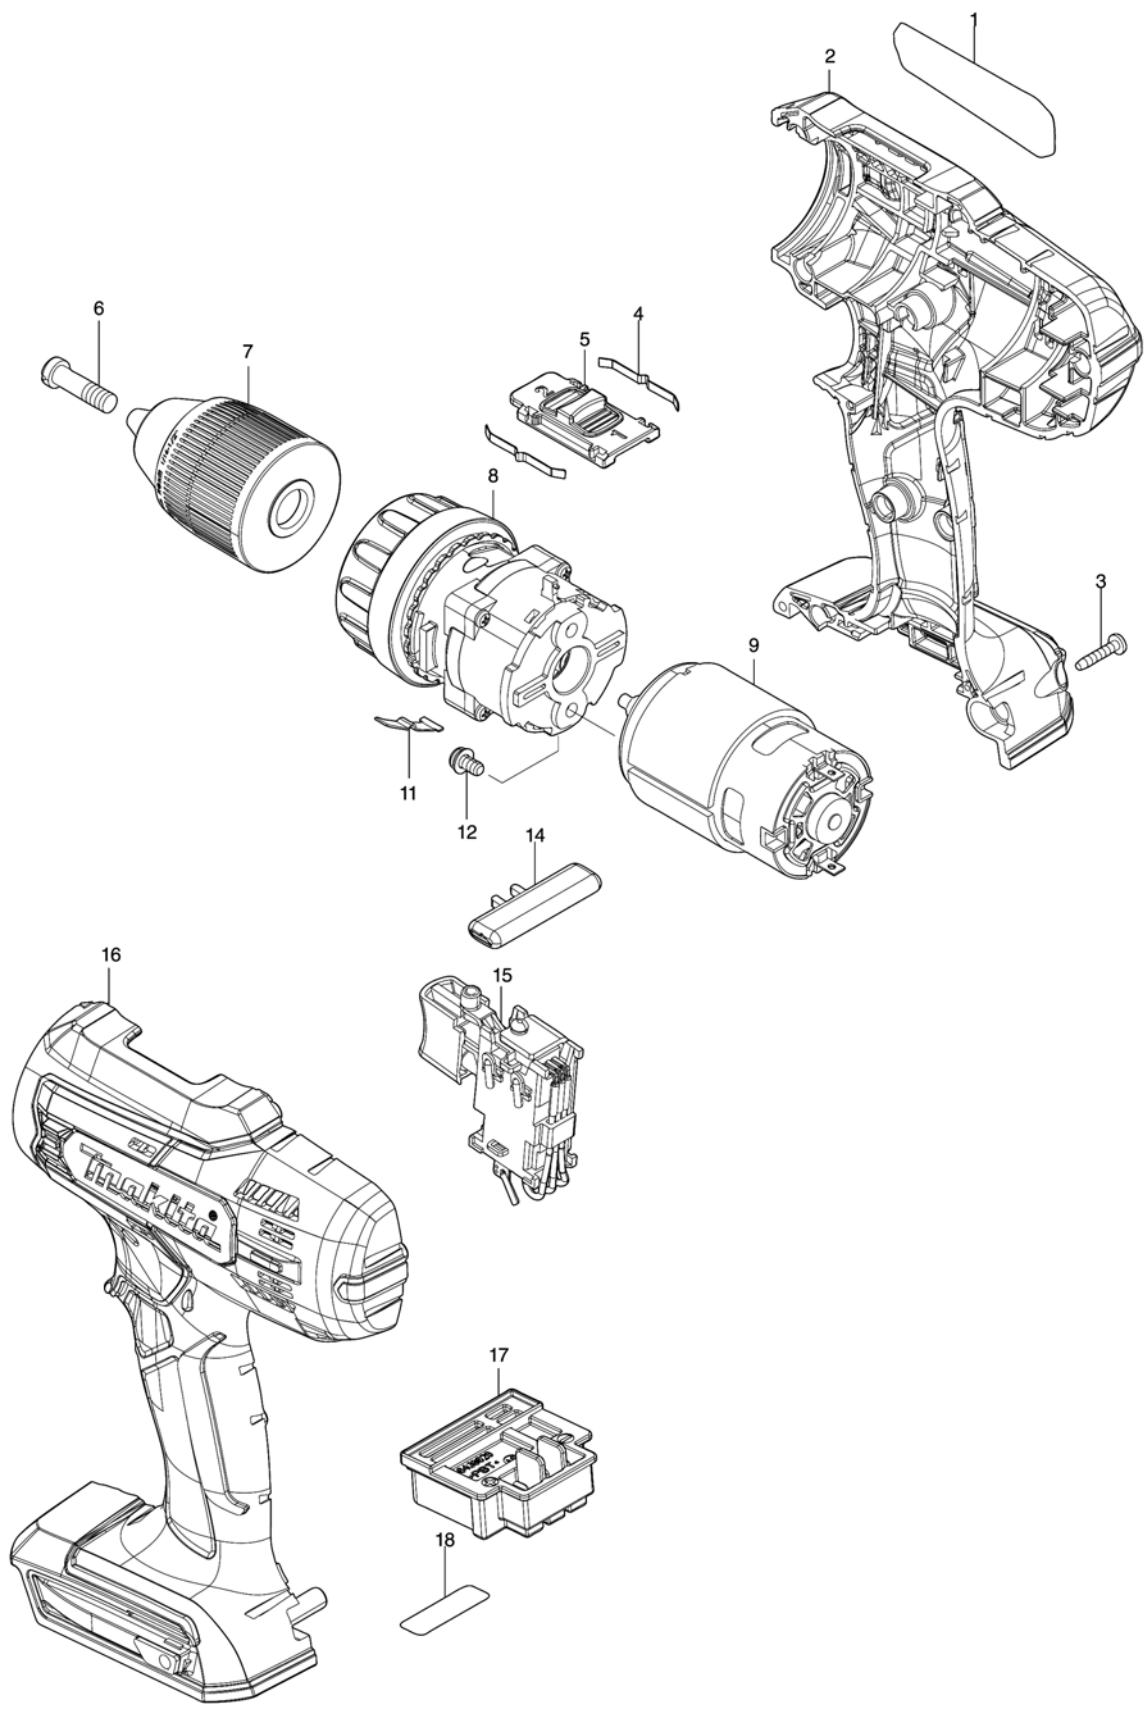

Model No.DF488D CORDLESS DRIVER DRILL

Model No.DF488D CORDLESS DRIVER DRILL

Item	Parts No.	Description	I/C	Qty	New/Old	Opt. 1	Opt. 2	Note
001	858A54-5	DF488D NAME PLATE		1				
002	183R93-1	HOUSING SET		1				
C10	252126-6	HEX. LOCK NUT M4-7		2				
D10		INC. 16						
003	266429-2	TAPPING SCREW 3X16		9				
004	232220-0	LEAF SPRING		2				
005	127754-5	SPEED CHANGE LEVER ASSEMBLY		1				
C10	233438-6	COMPRESSION SPRING 4		2				
006	251468-5	- FLAT HEAD SCREW M6X22		1				
007	766004-9	KEYLESS DRILL CHUCK 13		1	*			
007-1	763260-2	KEYLESS DRILL CHUCK 13	O	1				
008	127734-1	GEAR ASSEMBLY		1				
009	629937-8	DC MOTOR		1				
011	232182-2	LEAF SPRING		1				
012	911108-4	PAN HEAD SCREW M4X8		2				
014	452399-3	F/R CHANGE LEVER		1				
015	638862-2	SWITCH UNIT		1				
C10	688164-6	LINE FILTER		1				
C20	688165-4	LINE FILTER		1				
016	183R93-1	HOUSING SET		1				
C10	252126-6	HEX. LOCK NUT M4-7		2				
D10		INC. 2						
017	643862-9	TERMINAL		1				
018	858A58-7	DF488D SERIAL NO. LABEL		1				
A01	784637-8	+ - BIT 2-45		1				
A02A	***DC18WA	DC18WA BATTERY CHARGER		1				
D10		COMPO-PARTS						
A02B	***DC18WB	DC18WB BATTERY CHARGER		1				
A03	198186-3	BATTERY BL1815G SET		2				
A04	452652-7	BATTERY COVER		1				
A05	821844-3	PLASTIC CARRYING CASE		1				
C10	455522-9	SLIDE LATCH		2				
A06A	8027B9-2	DF488DWE PLASTIC CASE LABEL		2				
A06B	8044V1-6	DF488D002 PLASTIC CASE LABEL		2				

Please order the parts with part number.

Print Date 21/12/2021