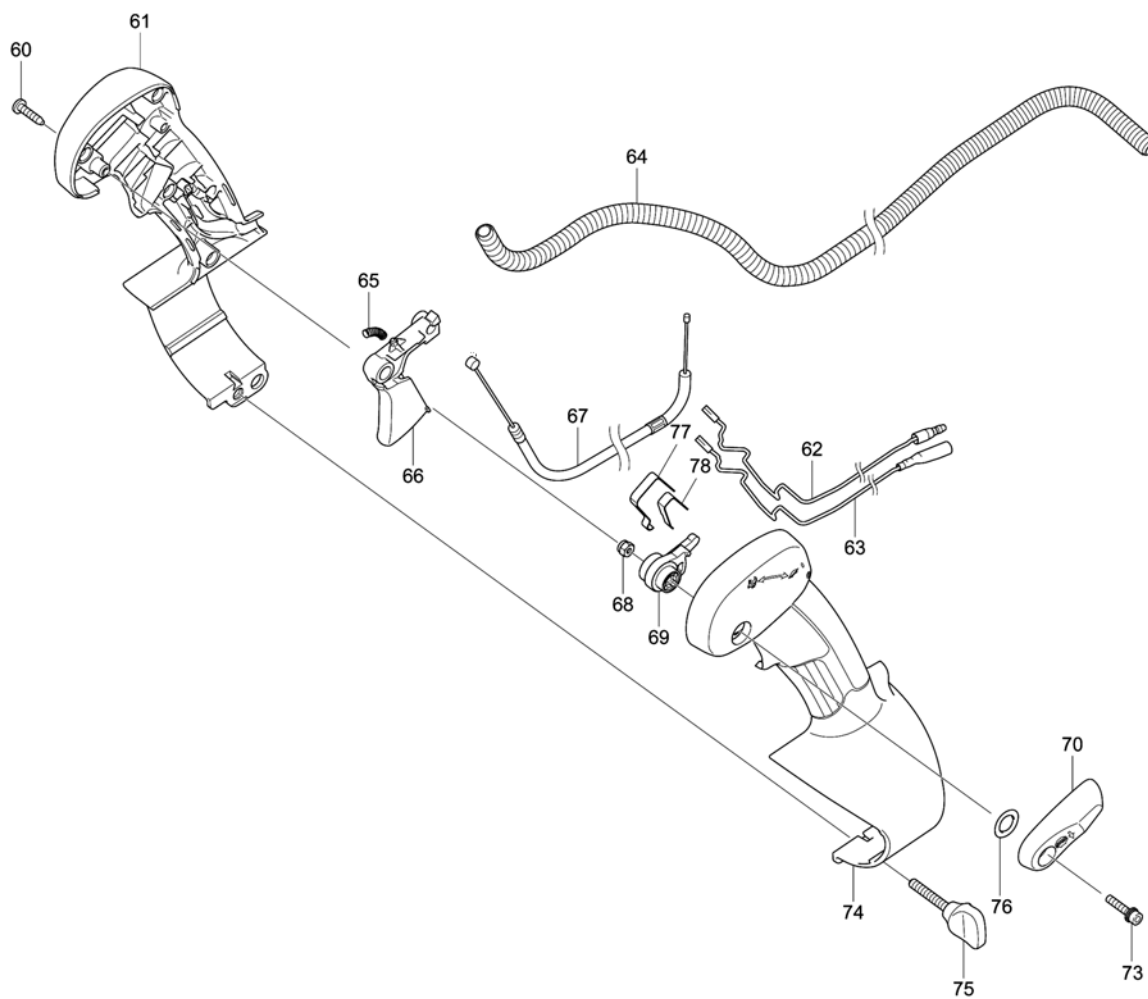

Model No.EB5300TH PETROL BLOWER