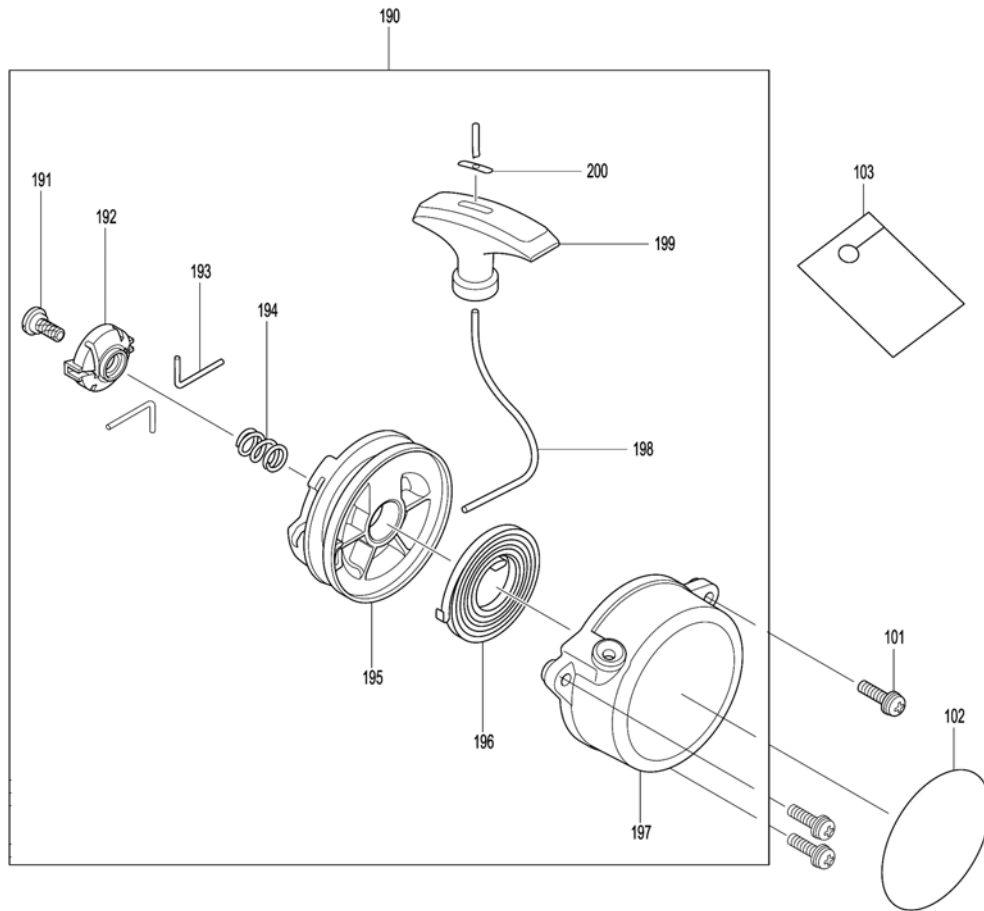

Model No.EB5300TH PETROL BLOWER