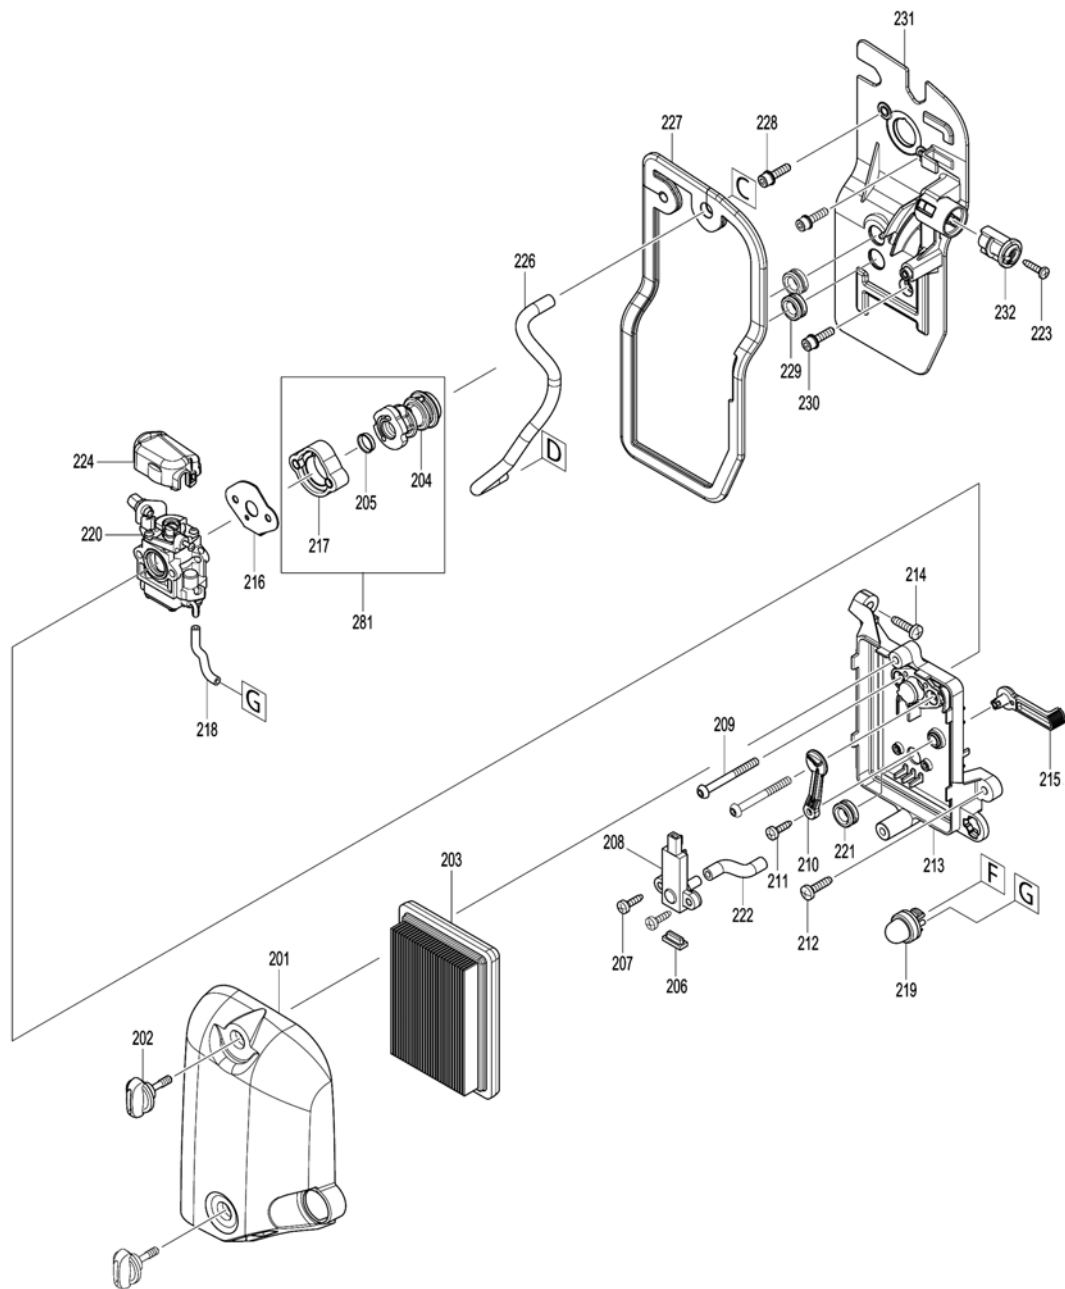

Model No.EB5300TH PETROL BLOWER