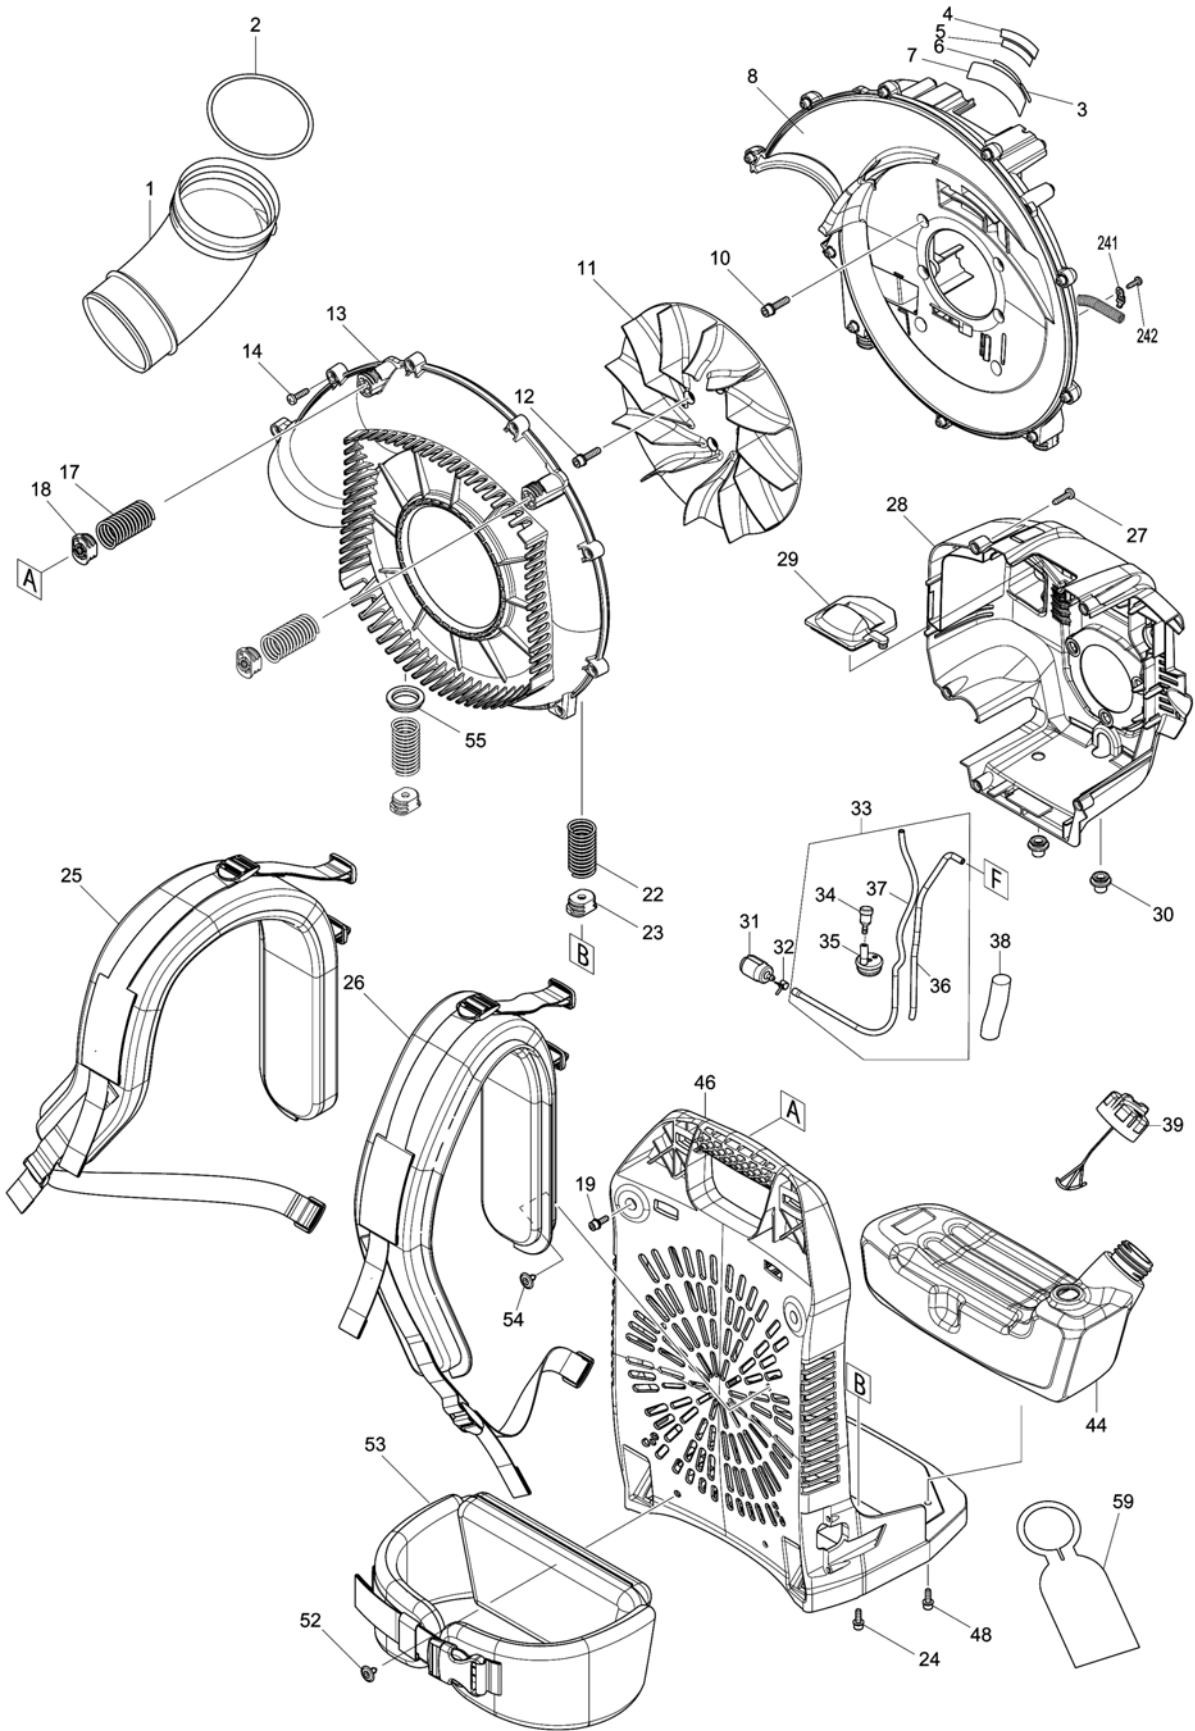

Model No.EB5300TH PETROL BLOWER