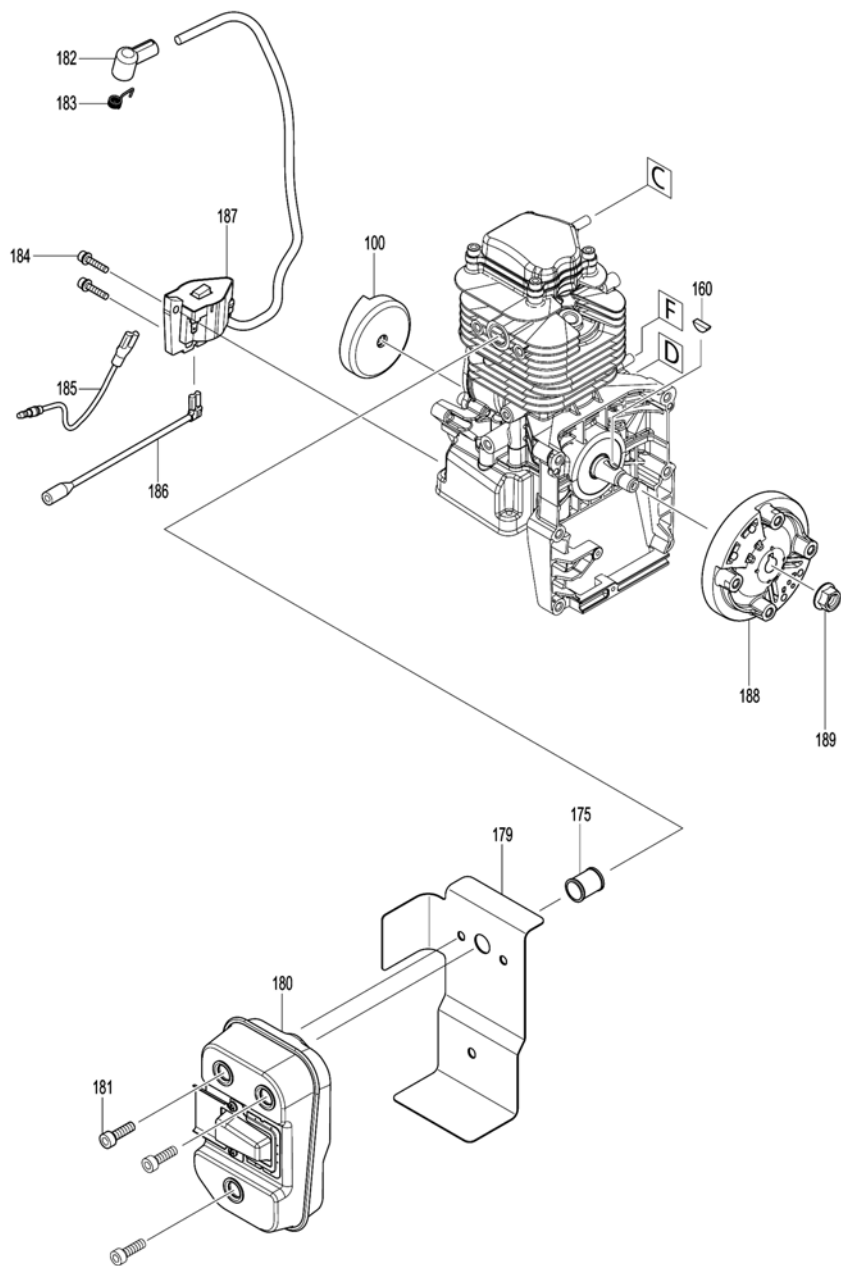

Model No.EB5300TH PETROL BLOWER