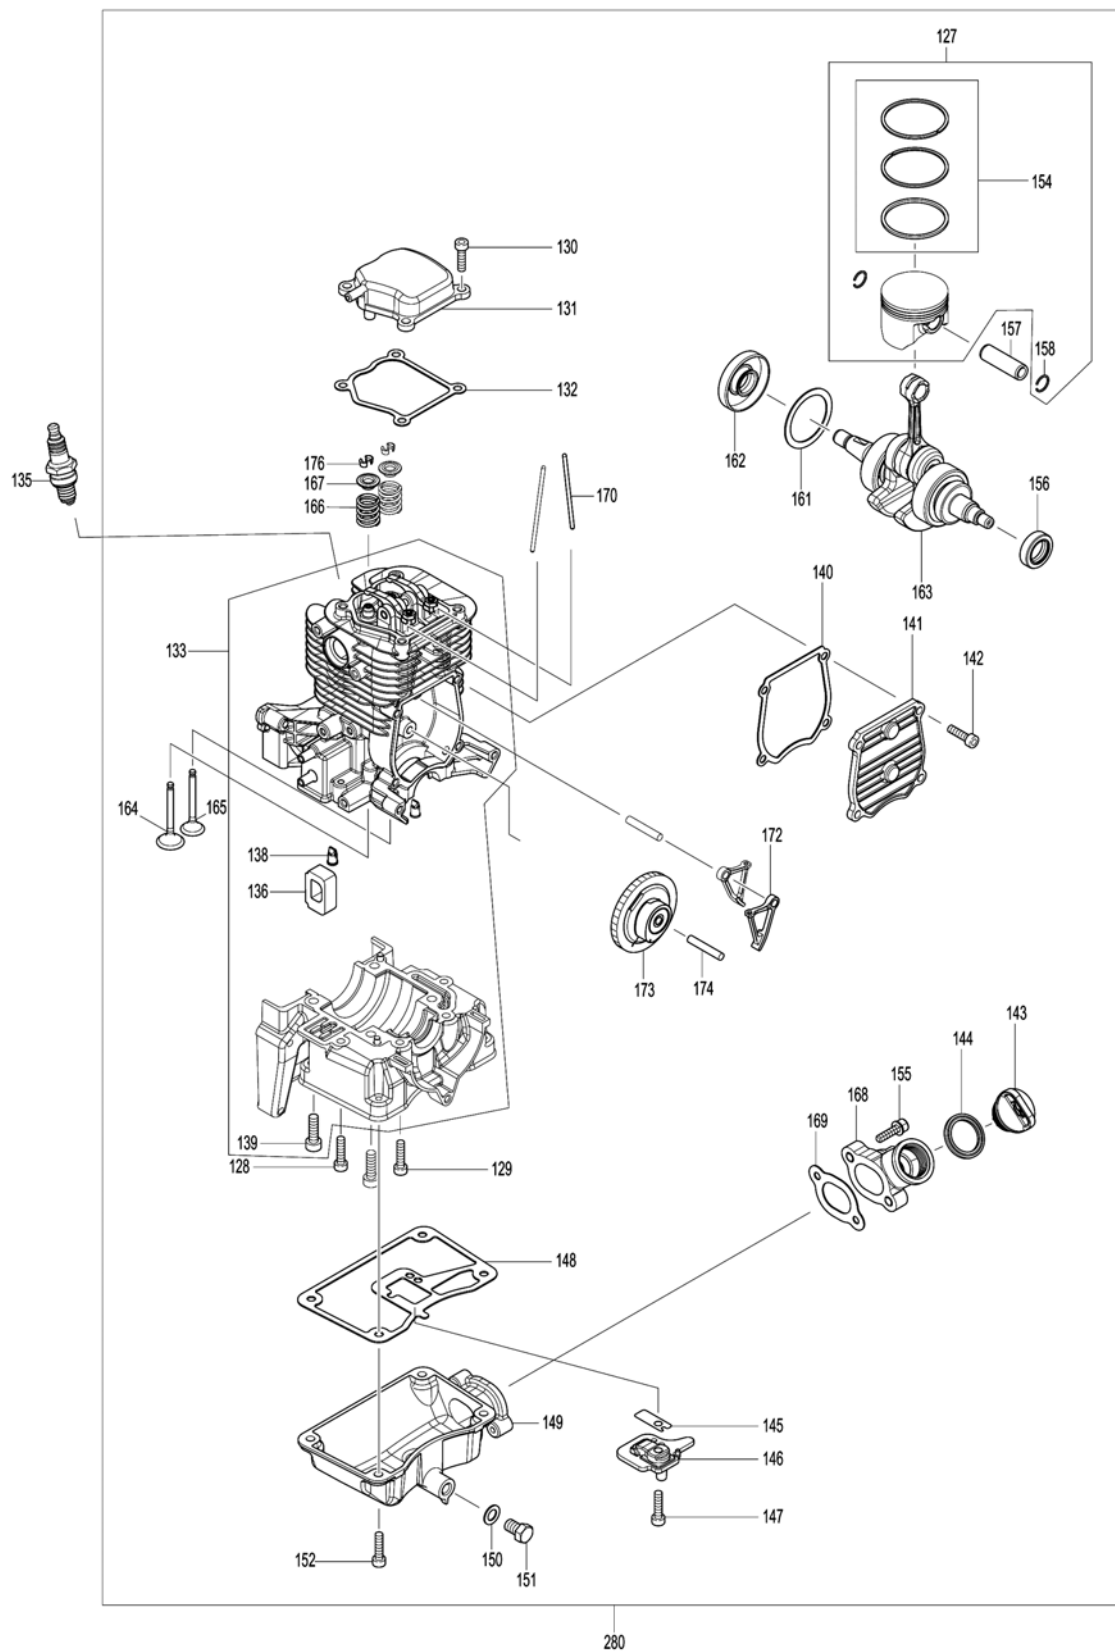

Model No.EB5300TH PETROL BLOWER