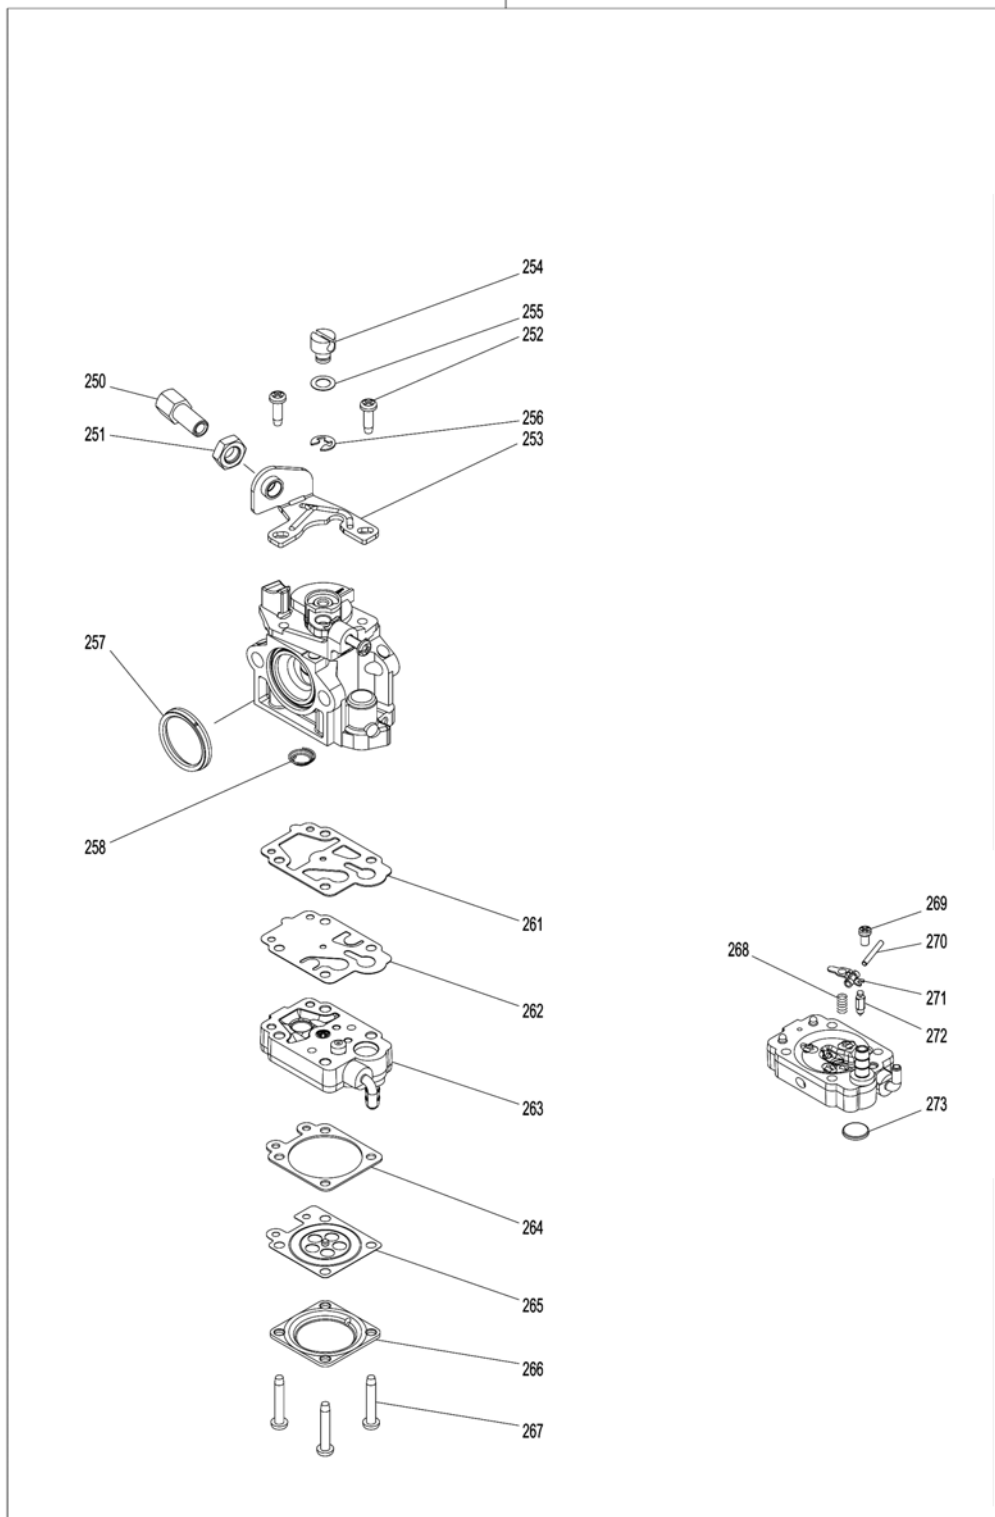

220

Model No.EB5300TH PETROL BLOWER

Item	Parts No.	Description	I/C	Qty	New/Old	Opt. 1	Opt. 2	Note
001	412144-8	ELBOW		1				
002	213645-7	O RING 93		1				
003	852V99-1	SERIAL NO. LABEL		1				
005	803T61-7	CAUTION LABEL		1				
006	801D19-4	SERIAL NO. LABEL		1				
008	457098-2	FRONT VOLUTE CASE		1				
010	922343-9	H.S.H.BOLT M6X25 WITH WR		6				
011	240170-5	FAN 243		1				
012	922343-9	H.S.H.BOLT M6X25 WITH WR		4				
013	457099-0	REAR VOLUTE CASE		1				
014	266420-0	TAPPING SCREW 5X20		10				
017	232328-0	COMPRESSION SPRING 22		2				
018	454904-2	SPRING HOLDER B		2				
019	922223-9	H.S.H.BOLT M5X16 WITH WR		2				
022	232329-8	COMPRESSION SPRING 22		2				
023	454904-2	SPRING HOLDER B		2				
024	922223-9	H.S.H.BOLT M5X16 WITH WR		2				
025	161544-6	BAND R COMPLETE M		1	*			
025-1	162506-7	BAND R COMPLETE M	O	1				
026	161543-8	BAND L COMPLETE M		1	*			
026-1	162505-9	BAND L COMPLETE M	O	1				
027	266420-0	TAPPING SCREW 5X20		5				
028	144360-1	ENGINE COVER COMPLETE M		1				
C10	898343-0	CAUTION LABEL		1				
029	424909-6	PLUG COVER		1				
030	424620-0	DAMPER		2				
031	163532-9	FILTER		1				
032	345920-4	HOSE CLAMP		1				
033	123788-6	FUEL TUBE ASSEMBLY		1				
D10		INC. 34-37						
034	168396-6	BREATHER		1				
035	424505-0	FUEL GROMMET		1				
036	412120-2	FUEL TUBE 3-370		1				
037	412114-7	FUEL TUBE 3-370		1				
038	422137-7	TUBE GUARD 20-102		1				
039	125728-0	FUEL TANK CAP ASSEMBLY		1	*			
039-1	127112-5	FUEL TANK CAP ASSEMBLY	O	1				
044	457086-9	FUEL TANK		1				
046	457097-4	FRAME		1				
048	922223-9	H.S.H.BOLT M5X16 WITH WR		2				
052	6672500300	LOCK RIVET		4	*			
052-1	458158-3	RIVET 6	O	4				

Please order the parts with part number.

Print Date 27/3/2020