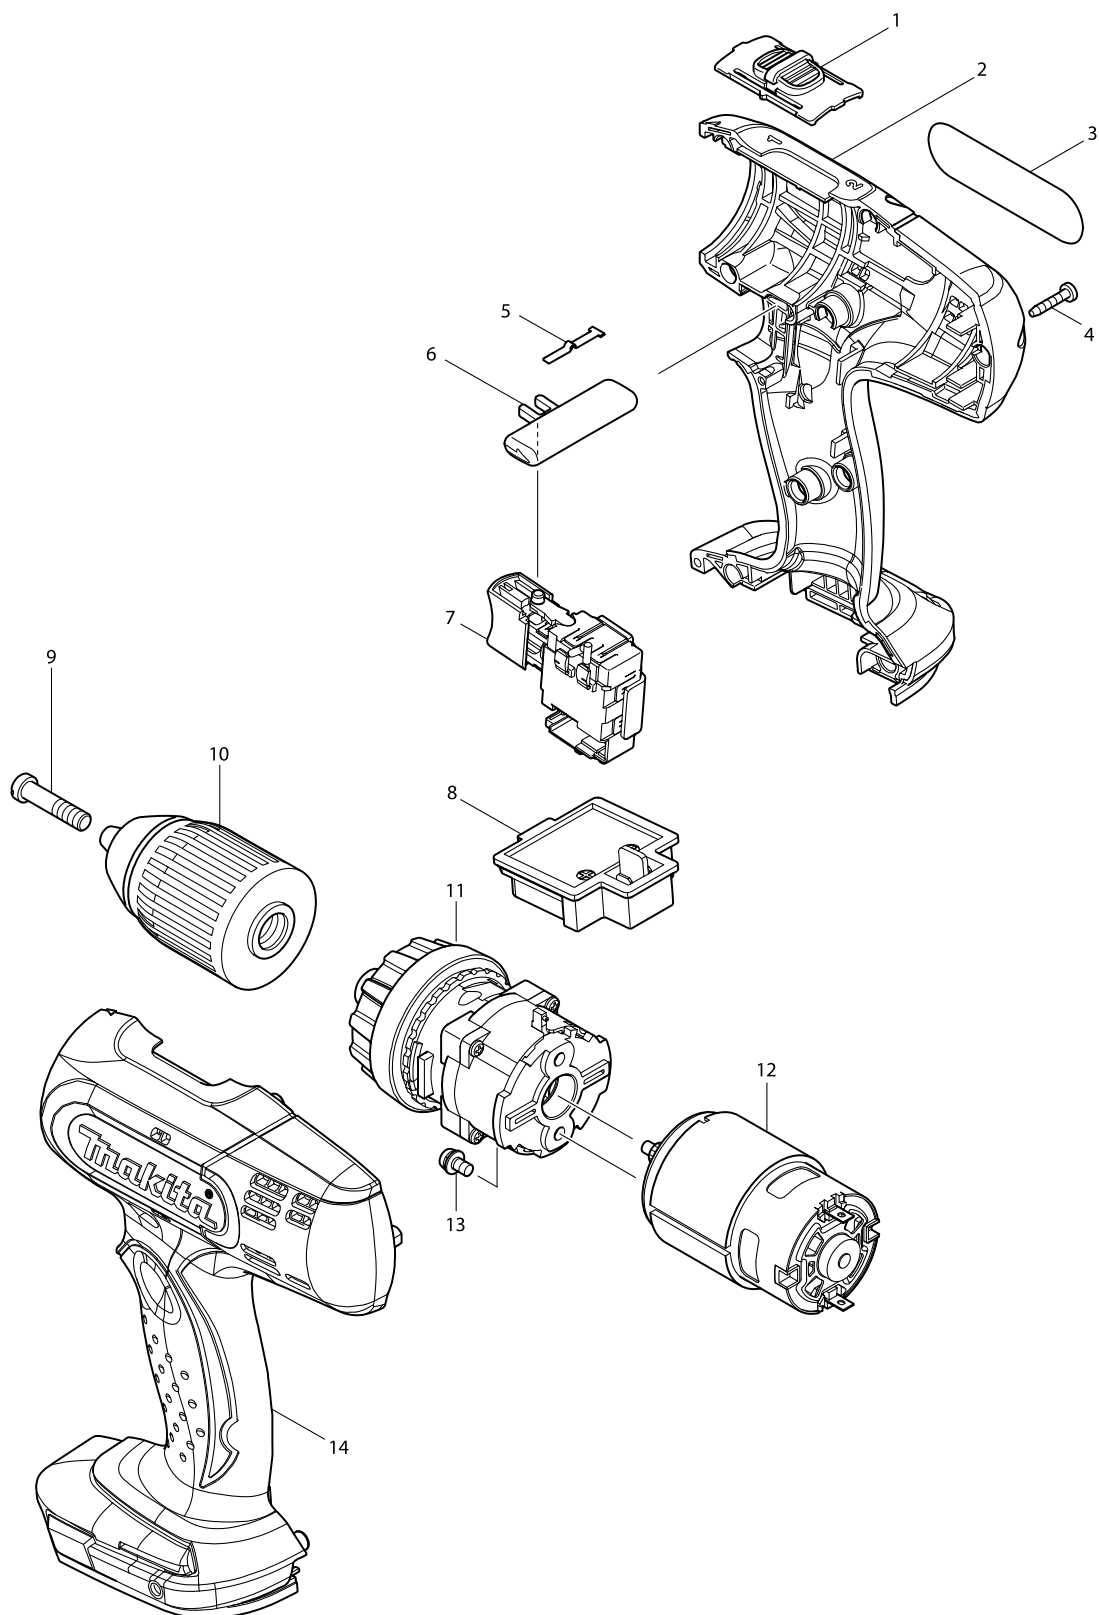

Model No. DDF453 CORDLESS DRIVER DRILL 13MM

Item	Parts No.	Description	I/C	Qty	N/O	Opt. 1	Opt. 2	Note
001	125310-5	SPEED CHANGE LEVER ASS'Y		1				
C10	231433-0	COMPRESSION SPRING 4		2				
002	187363-2	HOUSING SET		1				
D10		INC. 14						
003	815G82-9	DDF453 NAME PLATE		1				
004	266130-9	TAPPING SCREW BIND PT 3X16		9				
005	232182-2	LEAF SPRING		1				
006	419250-0	F/R CHANGE LEVER		1				
007	632A23-2	SWITCH UNIT		1				
008	643852-2	TERMINAL		1				
009	251468-5	- FLAT HEAD SCREW M6X22		1				
010	766004-9	KEYLESS DRILL CHUCK 13		1				
011	125483-4	GEAR ASS'Y		1				
012	629937-8	DC MOTOR		1				
013	911108-4	PAN HEAD SCREW M4X8		2				
014	187363-2	HOUSING SET		1				
D10		INC. 2						
A01	784636-0	+ - BIT 2-65		1				
A02G	***DC18RC	DC18RC FAST CHARGER		1				
A02H	***DC18SD	DC18SD BATTERY CHARGER		1				
A02J	***DC18SD	DC18SD BATTERY CHARGER		1				
A02K	***DC18RC	DC18RC FAST CHARGER		1				
A02L	***DC18SD	DC18SD BATTERY CHARGER		1				
A02N	***DC18SD	DC18SD BATTERY CHARGER		1				
A02O	***DC18SD	DC18SD BATTERY CHARGER		1				
A02P	***DC18RC	DC18RC FAST CHARGER		1				
A02Q	***DC18RC	DC18RC FAST CHARGER		1				
A03G	194204-5	BATTERY BL1830 SET		2	*			
A03H	194513-2	BATTERY BL1815 SET		2				
A03J	194204-5	BATTERY BL1830 SET		2	*			
A03K	196460-3	BATTERY BL1820 SET		2				
A03L	196235-0	BATTERY BL1815N SET		2	*			
A03N	194513-2	BATTERY BL1815 SET		2				
A03O	196235-0	BATTERY BL1815N SET		2	*			
A03P	196460-3	BATTERY BL1820 SET		2				
A03Q	196235-0	BATTERY BL1815N SET		2	*			
A03-1G	194204-5	BATTERY BL1830 SET	O	2				
A03-1J	194204-5	BATTERY BL1830 SET	O	2				
A03-1L	196235-0	BATTERY BL1815N SET	O	2				
A03-1O	196235-0	BATTERY BL1815N SET	O	2				
A03-1Q	196235-0	BATTERY BL1815N SET	O	2				
A04	450128-8	BATTERY COVER		1				
A05G	158777-2	PLASTIC CARRYING CASE		1				
C10	163455-1	LATCH		2				
C20	419360-3	HANDLE		1				
A05H	158777-2	PLASTIC CARRYING CASE		1				
C10	163455-1	LATCH		2				
C20	419360-3	HANDLE		1				

Please order the parts with a part number.

Print Date 24/04/2015