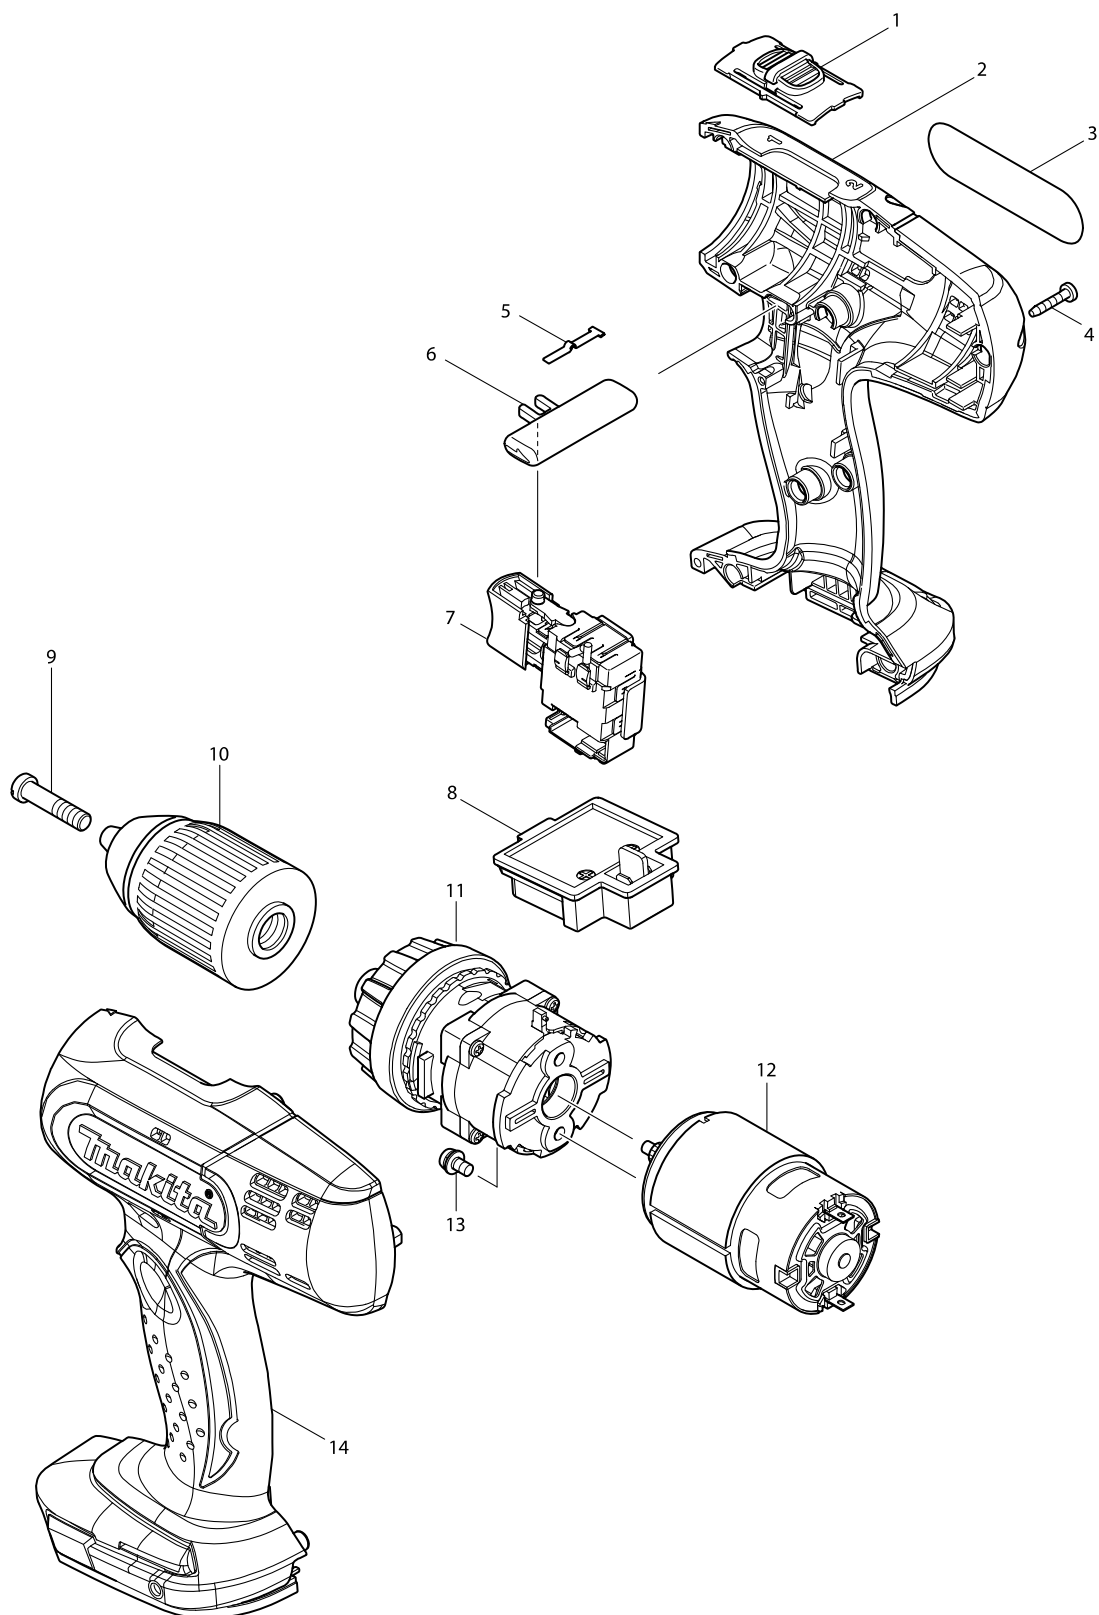

# Model No. DDF453 CORDLESS DRIVER DRILL 13MM

Item	Parts No.	Description	I/C	Qty	N/O	Opt. 1	Opt. 2	Note
001	125310-5	SPEED CHANGE LEVER ASS'Y		1				
C10	231433-0	COMPRESSION SPRING 4		2				
002	187363-2	HOUSING SET		1				
D10		INC. 14						
003	815G82-9	DDF453 NAME PLATE		1				
004	266130-9	TAPPING SCREW BIND PT 3X16		9				
005	232182-2	LEAF SPRING		1				
006	419250-0	F/R CHANGE LEVER		1				
007	632A23-2	SWITCH UNIT		1				
008	643852-2	TERMINAL		1				
009	251468-5	- FLAT HEAD SCREW M6X22		1				
010	766004-9	KEYLESS DRILL CHUCK 13		1				
011	125483-4	GEAR ASS'Y		1				
012	629937-8	DC MOTOR		1				
013	911108-4	PAN HEAD SCREW M4X8		2				
014	187363-2	HOUSING SET		1				
D10		INC. 2						
A01	784636-0	+ - BIT 2-65		1				
A02G	***DC18RC	DC18RC FAST CHARGER		1				
A02H	***DC18SD	DC18SD BATTERY CHARGER		1				
A02J	***DC18SD	DC18SD BATTERY CHARGER		1				
A02K	***DC18RC	DC18RC FAST CHARGER		1				
A02L	***DC18SD	DC18SD BATTERY CHARGER		1				
A02N	***DC18SD	DC18SD BATTERY CHARGER		1				
A02O	***DC18SD	DC18SD BATTERY CHARGER		1				
A02P	***DC18RC	DC18RC FAST CHARGER		1				
A02Q	***DC18RC	DC18RC FAST CHARGER		1				
A03G	194204-5	BATTERY BL1830 SET		2	*			
A03H	194513-2	BATTERY BL1815 SET		2				
A03J	194204-5	BATTERY BL1830 SET		2	*			
A03K	196460-3	BATTERY BL1820 SET		2				
A03L	196235-0	BATTERY BL1815N SET		2	*			
A03N	194513-2	BATTERY BL1815 SET		2				
A03O	196235-0	BATTERY BL1815N SET		2	*			
A03P	196460-3	BATTERY BL1820 SET		2				
A03Q	196235-0	BATTERY BL1815N SET		2	*			
A03-1G	194204-5	BATTERY BL1830 SET	O	2				
A03-1J	194204-5	BATTERY BL1830 SET	O	2				
A03-1L	196235-0	BATTERY BL1815N SET	O	2				
A03-1O	196235-0	BATTERY BL1815N SET	O	2				
A03-1Q	196235-0	BATTERY BL1815N SET	O	2				
A04	450128-8	BATTERY COVER		1				
A05G	158777-2	PLASTIC CARRYING CASE		1				
C10	163455-1	LATCH		2				
C20	419360-3	HANDLE		1				
A05H	158777-2	PLASTIC CARRYING CASE		1				
C10	163455-1	LATCH		2				
C20	419360-3	HANDLE		1				

Please order the parts with a part number.

Print Date 24/04/2015