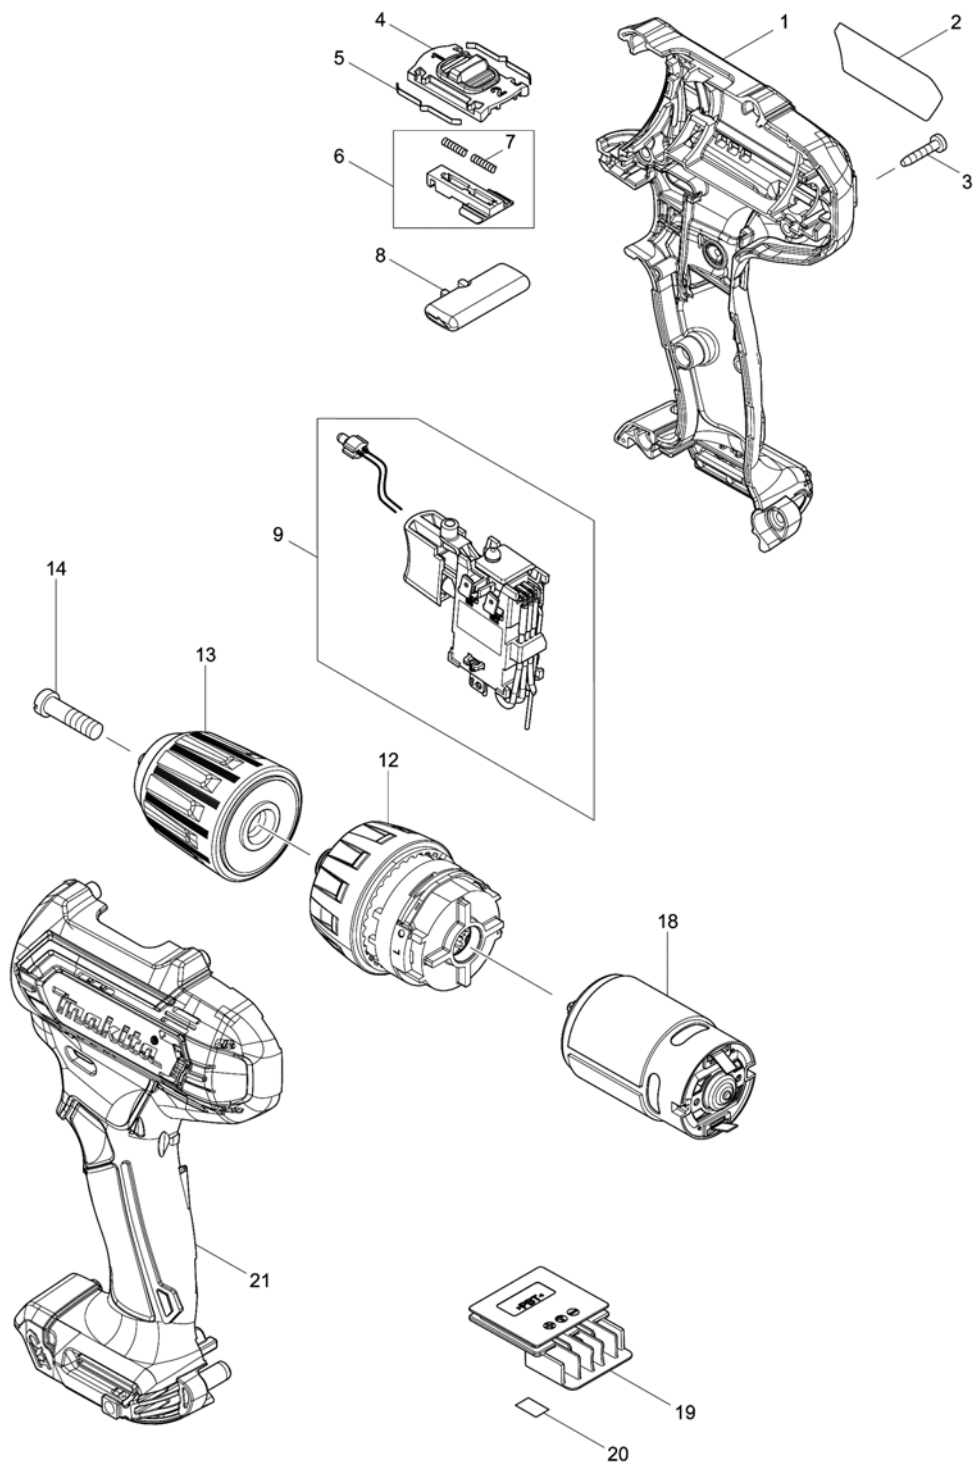

Model No.DF333D CORDLESS DRIVER DRILL

Model No.DF333D CORDLESS DRIVER DRILL

Item	Parts No.	Description	I/C	Qty	New/Old	Opt. 1	Opt. 2	Note
001	183K90-5	HOUSING SET		1				
C10	252126-6	HEX. LOCK NUT M4-7		2				
D10		INC. 21						
002	855E35-4	DF333D NAME PLATE		1				
003	266429-2	TAPPING SCREW 3X16		9				
004	459026-3	SPEED CHANGE LEVER		1				
005	232493-5	LEAF SPRING		2				
006	127127-2	CHANGE LEVER ASSEMBLY		1				
D10		INC. 7						
007	233025-1	COMPRESSION SPRING 2		2				
008	456039-5	F/R CHANGE LEVER		1				
009	632J76-5	SWITCH UNIT		1				
C10	620625-0	LED CIRCUIT		1				
C20	688161-2	LINE FILTER		1				
012	127125-6	GEAR ASSEMBLY		1				
013	763238-5	KEYLESS DRILL CHUCK 10		1				
014	251468-5	- FLAT HEAD SCREW M6X22		1				
018	629395-8	DC MOTOR		1				
019	644813-5	TERMINAL		1				
020	855E42-7	DF333D SERIAL NO. LABEL		1				
021	183K90-5	HOUSING SET		1				
C10	252126-6	HEX. LOCK NUT M4-7		2				
D10		INC. 1						
A01	251314-2	+ SCREW M4X12		1				
A02	346909-5	HOOK		1				
A03	784244-7	+ BIT 2-50		1				
A04B	821661-1	PLASTIC CARRYING CASE		1				
C10	417724-5	LATCH		2				
A04C	821661-1	PLASTIC CARRYING CASE		1				
C10	417724-5	LATCH		2				
A04D	821661-1	PLASTIC CARRYING CASE		1				
C10	417724-5	LATCH		2				
A05B	818P87-2	DF333DWAE MODEL NO. LABEL		1				
A05C	818P91-1	DF333DWME MODEL NO. LABEL		1				
A05D	818P79-1	DF333DWYE MODEL NO. LABEL		1				
A08B	456128-6	BATTERY COVER		1				
A08C	456128-6	BATTERY COVER		1				
A08D	456128-6	BATTERY COVER		1				
A09B	***DC10WD	DC10WD BATTERY CHARGER		1				
D10		COMPO-PARTS						
A09C	***DC10WD	DC10WD BATTERY CHARGER		1				