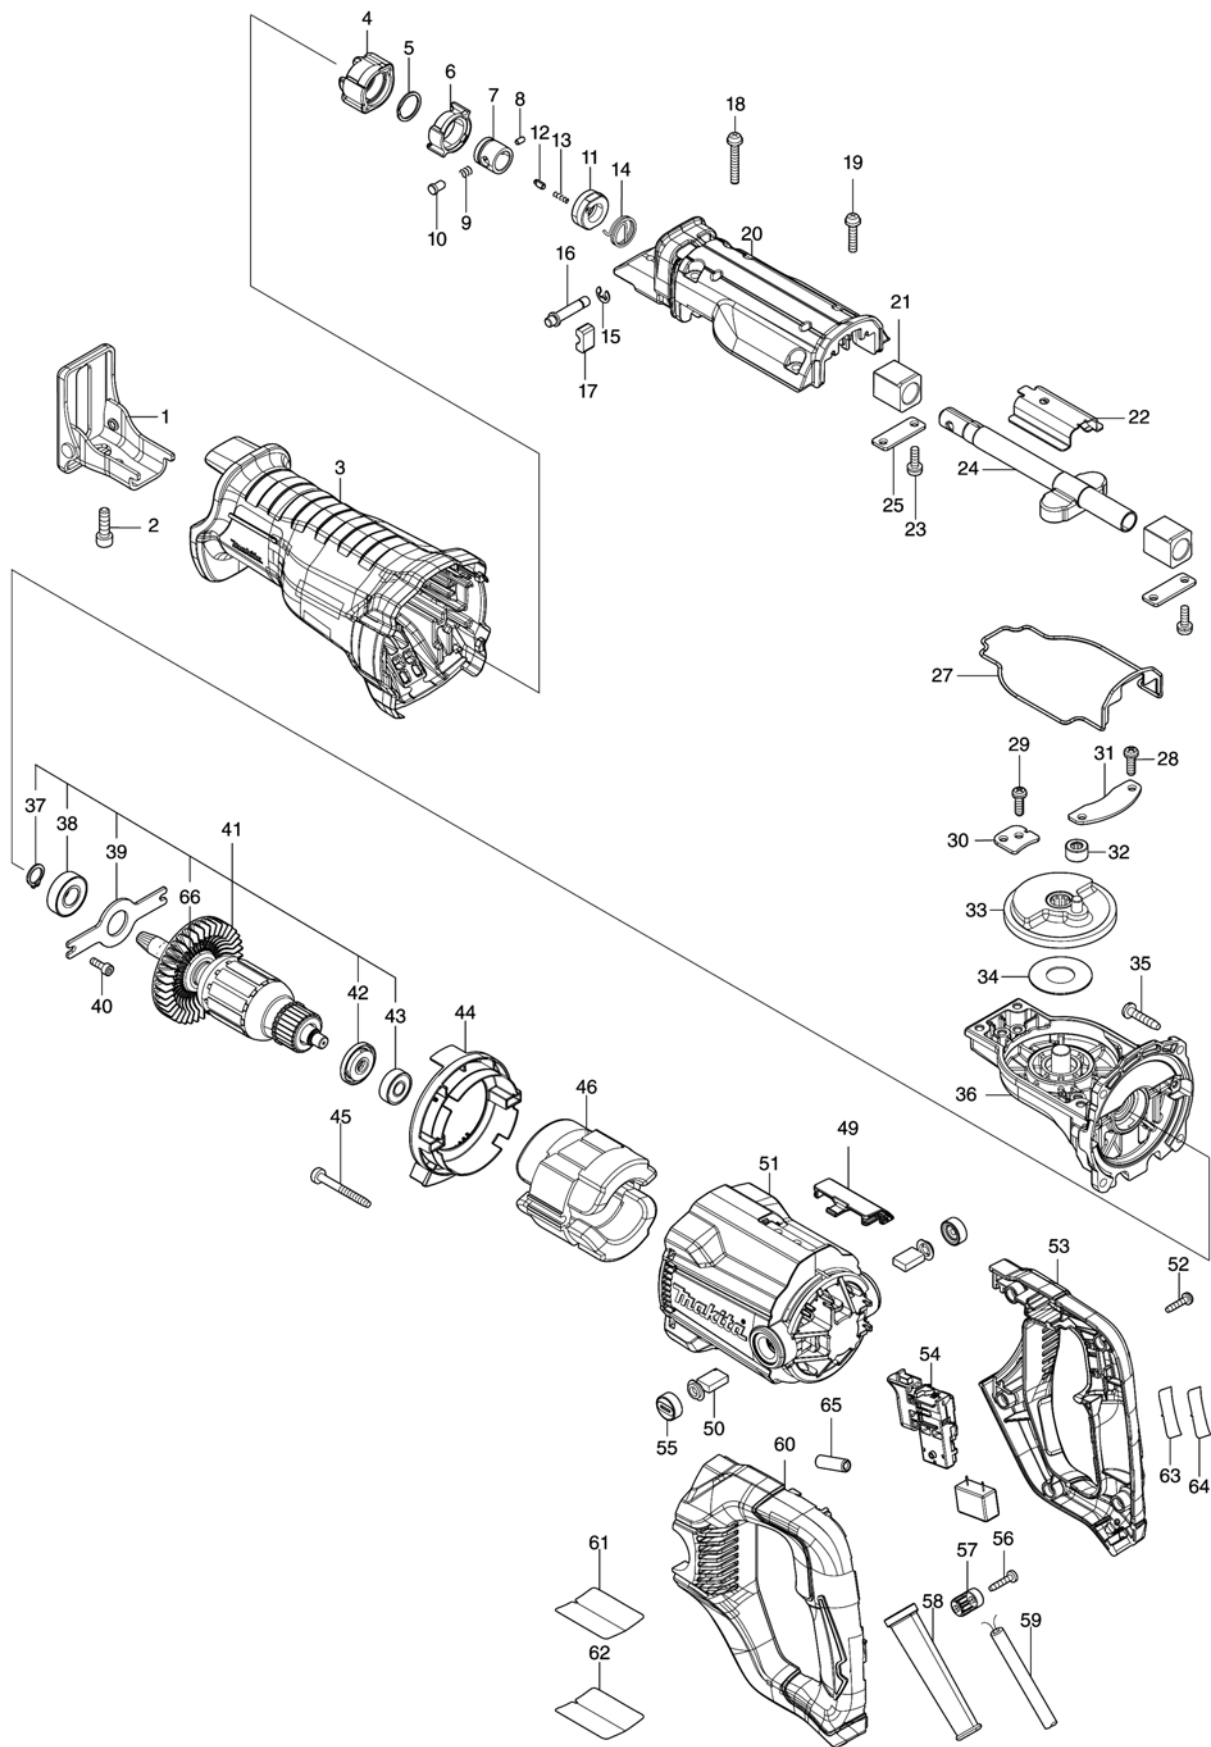

Model No.JR3051T RECIPRO SAW

Model No.JR3051T RECIPRO SAW

Item	Parts No.	Description	I/C	Qty	New/Old	Opt. 1	Opt. 2	Note
001	162704-3	SHOE		1				
002	265844-7	HEX. SOCKET HEAD BOLT M6X20		1				
003	422537-1	INSULATION COVER		1				
004	422223-4	PROTECTOR		1				
005	257430-8	RETAINING RING(EXT)18		1				
006	310848-5	DRIVING SLEEVE		1				
007	327043-0	GUIDE SLEEVE		1				
008	268094-3	PIN 3		1				
009	234381-2	COMPRESSION SPRING 6		1				
010	256569-4	SHOULDER PIN 5		1				
011	458968-8	CONNECTING SLEEVE		1				
012	310912-2	PUSH PIN		1				
013	232472-3	COMPRESSION SPRING 2		1				
014	233594-2	TORSION SPRING 17		1				
015	961018-5	STOP RING E-5		1				
016	256934-7	COLLARED PIN 6		1				
017	327441-8	BLOCK		1				
018	911258-5	PAN HEAD SCREW M5X35		2				
019	911243-8	PAN HEAD SCREW M5X25		2				
020	140R13-8	GEAR HOUSING COVER COMPLETE		1				
C10	213174-0	X RING 14		1				
021	214169-6	PLANE BEARING 14		2				
022	347596-3	SLIDE PLATE		1				
023	911225-0	PAN HEAD SCREW M5X16		4				
024	162705-1	SLIDER		1				
025	341462-6	PLATE		2				
027	422538-9	SEAL RING		1				
028	911225-0	PAN HEAD SCREW M5X16		2				
029	911225-0	PAN HEAD SCREW M5X16		2				
030	347597-1	GEAR PLATE A		1				
031	346715-8	GEAR PLATE		1				
032	212959-1	NEEDLE BEARING 708		1				
033	140R15-4	GEAR COMPLETE		1				
034	267290-0	FLAT WASHER 18		1				
035	266459-3	TAPPING SCREW 5X25		4				
036	140R12-0	GEAR HOUSING COMPLETE		1				
037	961052-5	RETAINING RING S-12		1				
038	211131-2	BALL BEARING 6001DDW		1	*			
038-1	210105-0	BALL BEARING 6001LLU	<	1				
039	285036-2	BEARING RETAINER 80		1				
040	265353-6	HEX. SOCKET HEAD BOLT M4X12		2				