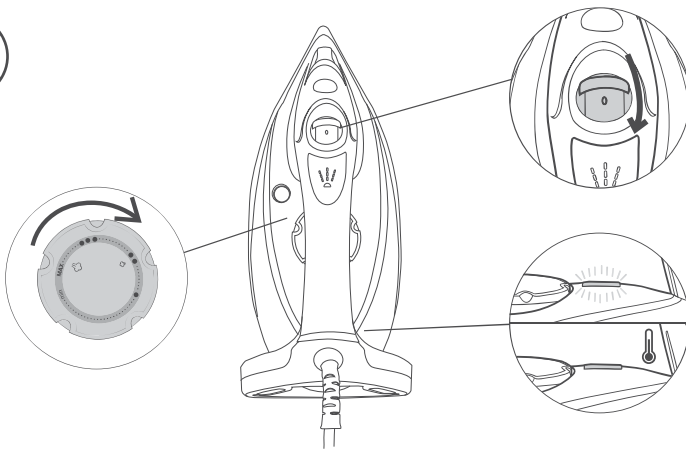

gorenje
Life Simplified

**STEAM IRON
STEAMCARE PRO**
SIH 2600BLC / SIH 2800TQC / SIH 3000RBC

1. IRON

2. WATER DOSE

1.

2.

3.

1.

2.

3.

10-20cm

-30 sec

-8 min

-30 sec

gorenje
Life Simplified