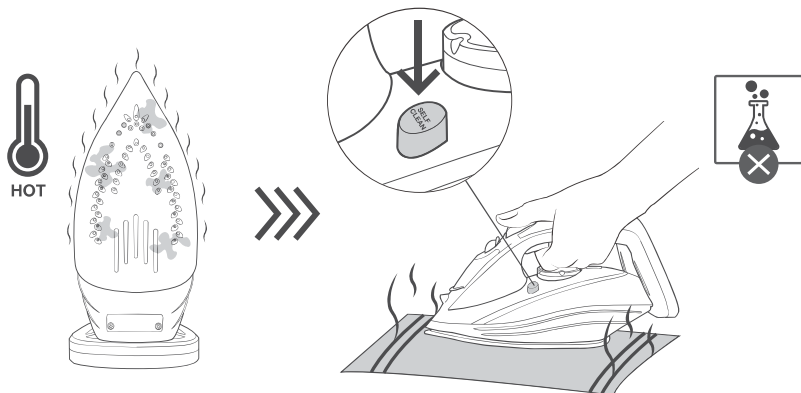

2.

3.

10-20cm

-30 sec

-8 min

-30 sec

gorenje
Life Simplified