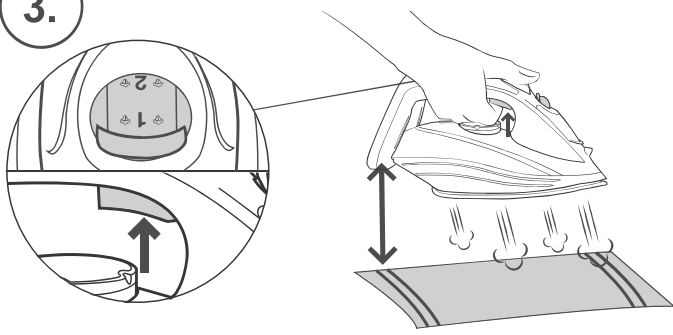

gorenje
Life Simplified

**STEAM IRON
STEAMCARE PRO**
SIH 2600BLC / SIH 2800TQC / SIH 3000RBC

1. IRON

2. WATER DOSE

1.

2.

3.

1.

2.

3.

10-20cm

-30 sec

-8 min

-30 sec

gorenje
Life Simplified