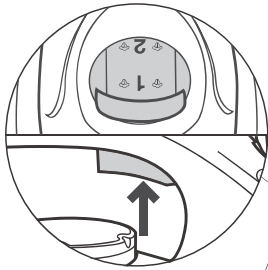

10-20cm

-30 sec

-8 min

-30 sec