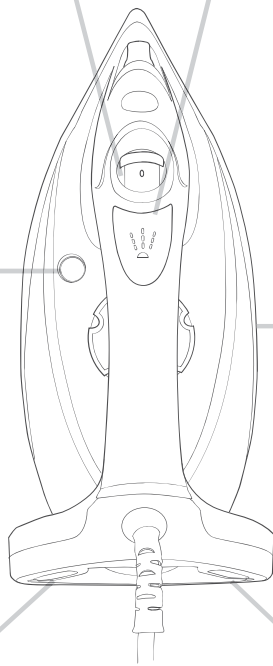

gorenje
Life Simplified

**STEAM IRON
STEAMCARE PRO**
SIH 2600BLC / SIH 2800TQC / SIH 3000RBC

1. IRON

2. WATER DOSE

1.

2.

3.

1.

2.

3.

10-20cm

-30 sec

-8 min

-30 sec

gorenje
Life Simplified