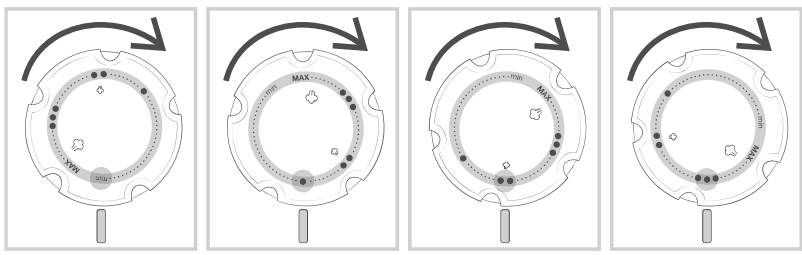

gorenje
Life Simplified

**STEAM IRON
STEAMCARE PRO**
SIH 2600BLC / SIH 2800TQC / SIH 3000RBC

1. IRON

2. WATER DOSE

1.

2.

3.

1.

2.

3.

10-20cm

-30 sec

-8 min

-30 sec

gorenje
Life Simplified