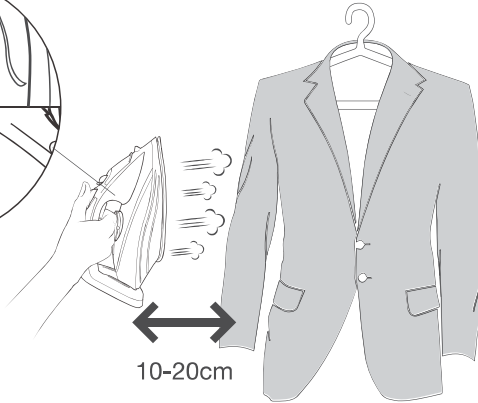

gorenje
Life Simplified

**STEAM IRON
STEAMCARE PRO**
SIH 2600BLC / SIH 2800TQC / SIH 3000RBC

1. IRON

2. WATER DOSE

1.

2.

3.

1.

2.

3.

10-20cm

-30 sec

-8 min

-30 sec

gorenje
Life Simplified