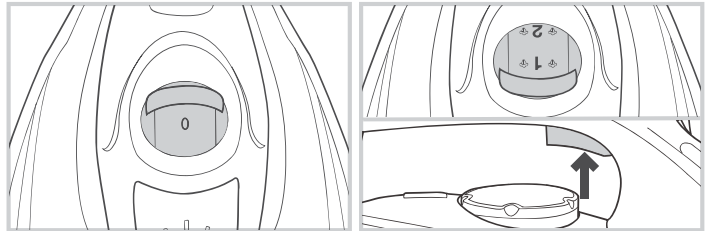

gorenje
Life Simplified

**STEAM IRON
STEAMCARE PRO**
SIH 2600BLC / SIH 2800TQC / SIH 3000RBC

1. IRON

2. WATER DOSE

1.

2.

3.

1.

2.

3.

10-20cm

-30 sec

-8 min

-30 sec

gorenje
Life Simplified