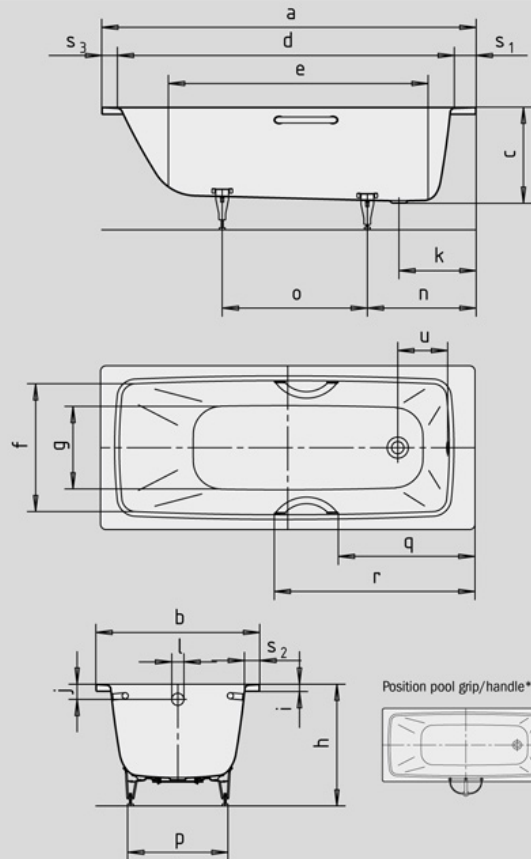

Model No.

External length	a	1500
External width	b	700
Depth	c	410
Internal length (top)	d	1310
Internal length (bottom)	e	1010
Internal width (top)	f	570
Internal width (bottom)	g	400
Height with feet	h	535-555
Height of rim	i	32
Distance top edge to centre of overflow hole	j	65
Distance bath edge to centre of drain hole	k	330
Diameter of overflow hole	l	52
Diameter of drain hole	m	52
Distance foot end of bath edge to centre of foot	n	450
Distance between the feet	o	560
Max. width of feet	p	435
Distance bath edge (foot end) to where grip/handle starts	q	534,5
Distance bath edge (foot end) to where grip/handle ends	r	808,5
Width of rim (foot end; lengthwise)	$s_1; s_2; s_3$	110; 63; 80
Distance between centre holes	u	213
Water volume** in litres		89
Weight of the enamelled bath in kg		42
Anti-slip		455 x 315
Full anti-slip		655 x 315

747/753

KALDEWEI

TM.by
ONLINE STORE

<https://tm.by>
Интернет-магазин