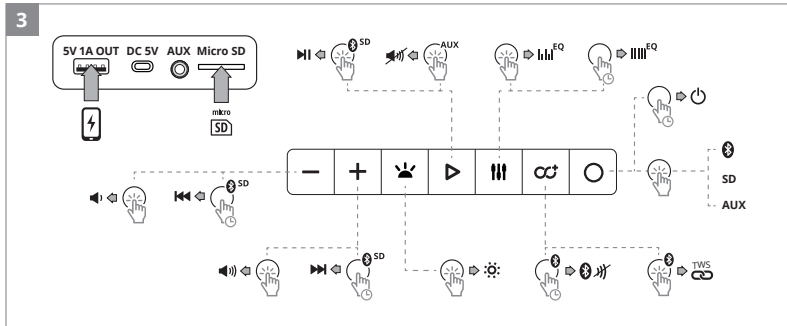

<https://www.sven.fi/en/catalog/portable_acoustics.htm>