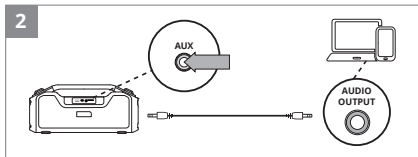

<https://www.sven.fi/en/catalog/portable_acoustics.htm>