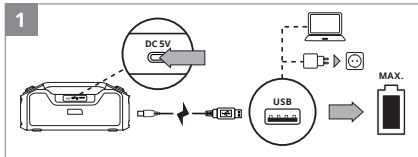

<https://www.sven.fi/en/catalog/portable_acoustics.htm>