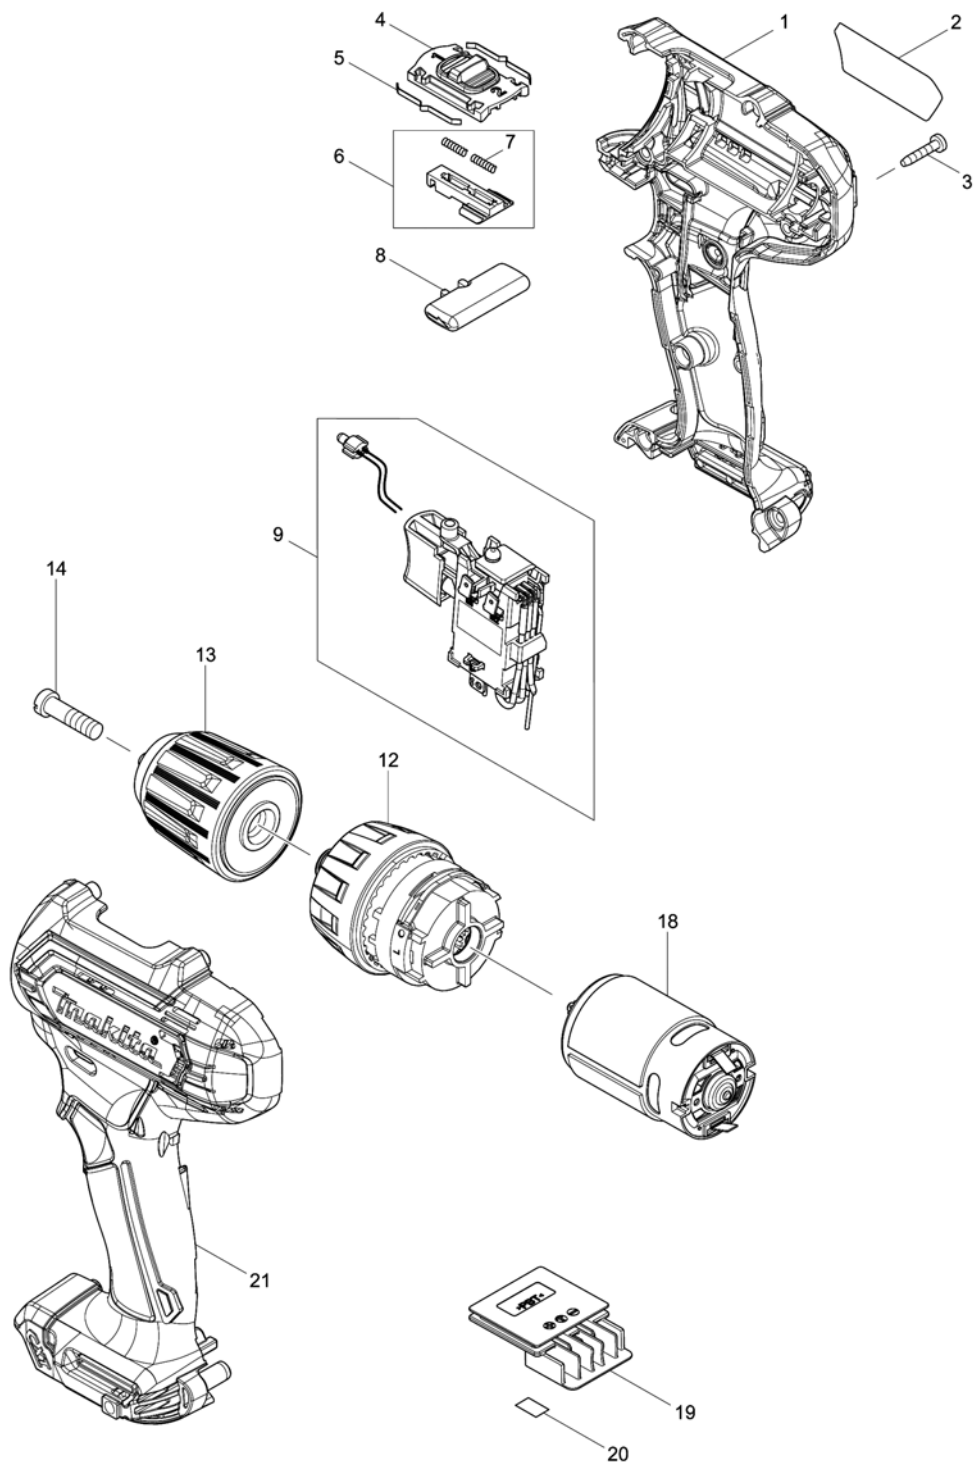

Model No.DF333D CORDLESS DRIVER DRILL

Model No.DF333D CORDLESS DRIVER DRILL

Item	Parts No.	Description	I/C	Qty	New/Old	Opt. 1	Opt. 2	Note
001	183K90-5	HOUSING SET		1				
C10	252126-6	HEX. LOCK NUT M4-7		2				
D10		INC. 21						
002	855E35-4	DF333D NAME PLATE		1				
003	266429-2	TAPPING SCREW 3X16		9				
004	459026-3	SPEED CHANGE LEVER		1				
005	232493-5	LEAF SPRING		2				
006	127127-2	CHANGE LEVER ASSEMBLY		1				
D10		INC. 7						
007	233025-1	COMPRESSION SPRING 2		2				
008	456039-5	F/R CHANGE LEVER		1				
009	632J76-5	SWITCH UNIT		1				
C10	620625-0	LED CIRCUIT		1				
C20	688161-2	LINE FILTER		1				
012	127125-6	GEAR ASSEMBLY		1				
013	763238-5	KEYLESS DRILL CHUCK 10		1				
014	251468-5	- FLAT HEAD SCREW M6X22		1				
018	629395-8	DC MOTOR		1				
019	644813-5	TERMINAL		1				
020	855E42-7	DF333D SERIAL NO. LABEL		1				
021	183K90-5	HOUSING SET		1				
C10	252126-6	HEX. LOCK NUT M4-7		2				
D10		INC. 1						
A01	251314-2	+ SCREW M4X12		1				
A02	346909-5	HOOK		1				
A03	784244-7	+ BIT 2-50		1				
A04B	821661-1	PLASTIC CARRYING CASE		1				
C10	417724-5	LATCH		2				
A04C	821661-1	PLASTIC CARRYING CASE		1				
C10	417724-5	LATCH		2				
A04D	821661-1	PLASTIC CARRYING CASE		1				
C10	417724-5	LATCH		2				
A05B	818P87-2	DF333DWAE MODEL NO. LABEL		1				
A05C	818P91-1	DF333DWME MODEL NO. LABEL		1				
A05D	818P79-1	DF333DWYE MODEL NO. LABEL		1				
A08B	456128-6	BATTERY COVER		1				
A08C	456128-6	BATTERY COVER		1				
A08D	456128-6	BATTERY COVER		1				
A09B	***DC10WD	DC10WD BATTERY CHARGER		1				
D10		COMPO-PARTS						
A09C	***DC10WD	DC10WD BATTERY CHARGER		1				