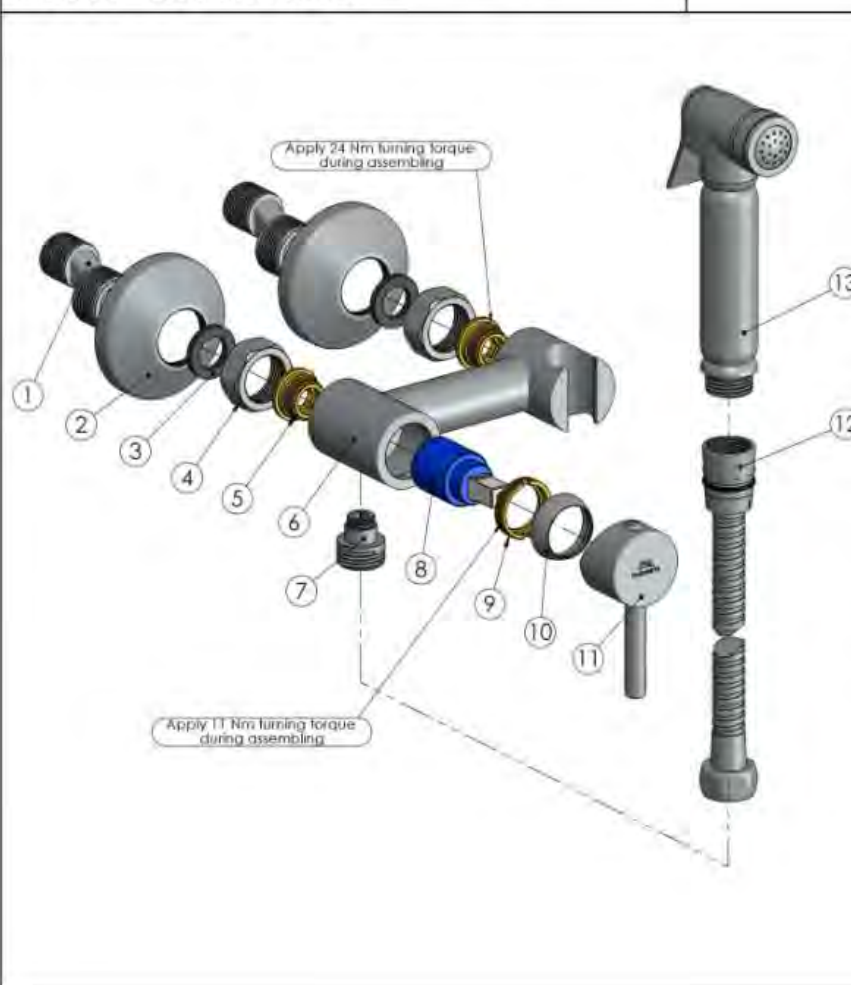

Product name: **Faucet bidet Onyx**  
 Product Code: **625116**

ITEM NO.	PART CODE	NAME	QUANTITY
1	636601	Eccentric 43x10	2
2	636610	Eccentric plate 65x20	2
3	632002	Rubber washer G3/4"	2
4	636310	Back seat nut G3/4"	2
5	636403	Fixing back seat M18x1.5	2
6	635460	Body Onyx	1
7	636575	Adaper G1/2"xM12x1 Onyx	1
8	634051	Cartridge 25mm Onyx	1
9	636574	Cartridge nut Onyx	1
10	636573	Cartridge cover Onyx	1
11	631924	Handle Onyx	1
12	600014	Shower hose Con/Imp double lock 150cm	1
13	622085	Handshower Bidet Onyx	1