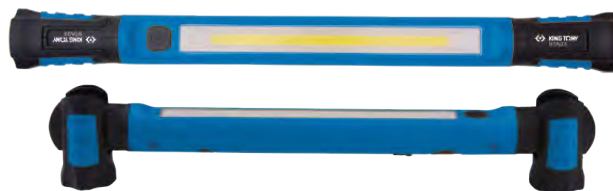

Flexible LED Slim Lamp

9TA251

- 5W COB + 3W SMD (Top)
- White light color, kelvin : 6000K~6500K
- IP54 waterproof and dustproof, IK07 vandalproof
- Switch Mode :
Top light -120 Lumen(lm) / 9 hours
Main light - Stepless Dimmer Switch :
Min ~ Max - 50 ~ 500 Lumen(lm) / 16 ~ 2 hours
- Material : PA + TPE housing
- Flexible Gooseneck + 90° hiding hook + Strong magnetic base
- Rechargeable battery : 3.7V - 2600mAh Li-ion battery
- Accessory : 1m Micro USB charging cable and 5V 1A USB charger
- Three leds battery indicator
- Charging time : 4 hours

• Top SMD

• USB charger port + battery indicator

• Strong magnetic + 90° Hook

• Stepless Dimmer Switch

KT NO.	Applicable area	L mm	g	Box
9TA251A	Europe	475	322	1 / 12
9TA251B	America & Asia	475	322	1 / 12
9TA251D	Australia & New Zealand	475	322	1 / 12

Contents

Flexible slim lamp		x 1 PC.
USB charger		x 1 PC.
Micro USB cable		x 1 PC.

10W COB LED Adjustable Lamp

9TA33

- 10W COB LED
- White color, kelvin : 6500K
- Two steps adjustable light
- Brightness : 1000 / 400 Lumen (lm)
- Operating time : 2.2 / 5.5 hours
- Material : ABS + PC
- IP20 waterproof and dustproof, IK07 vandalproof
- 170° magnetic swivel base + 360° body swivel knot + two 360° functional hooks
- Rechargeable battery : 7.4V - 2600mAh Li-ion
- Accessory : AC 100-240V, 50/60 Hz charger
- Charging time : 4.5 hours

• 170° swivel base

• Two steps adjustable light

• Magnetic swivel base • body swivel knot

KT NO.	Applicable area	L mm	g	Box
9TA33A	Europe	500	487	1 / 12
9TA33B	America & Asia	500	487	1 / 12
9TA33D	Australia & New Zealand	500	487	1 / 12