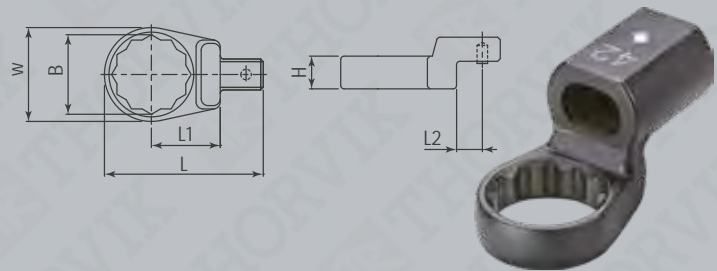

ВСТАВКИ/НАСАДКИ НАКИДНЫЕ ДЛЯ ДИНАМОМЕТРИЧЕСКИХ КЛЮЧЕЙ

**НОВЫЙ
ПРОДУКТ**