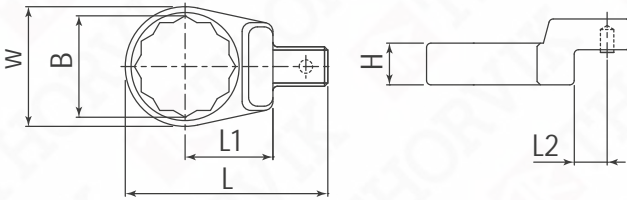

ВСТАВКИ/НАСАДКИ НАКИДНЫЕ ДЛЯ ДИНАМОМЕТРИЧЕСКИХ КЛЮЧЕЙ

**НОВЫЙ
ПРОДУКТ**

КОД THORVIK	B MM	W MM	H MM	L MM	L1 MM	L2 MM	г	
53323 THIRE9127	7	9x12	22.0	5.0	40.4	17.5	11.5	42
53324 THIRE9128	8	9x12	22.0	5.0	40.4	17.5	11.5	42
53325 THIRE9129	9	9x12	24.0	5.5	41.9	17.5	11.5	42
53326 THIRE91210	10	9x12	24.0	5.5	41.9	17.5	11.5	52
53327 THIRE91211	11	9x12	24.0	6.0	43.3	17.5	11.5	50
53328 THIRE91212	12	9x12	24.0	6.0	43.3	17.5	11.5	48
53329 THIRE91213	13	9x12	24.0	7.0	46.7	17.5	11.5	60
53330 THIRE91214	14	9x12	24.0	7.0	46.7	17.5	11.5	64
53331 THIRE91215	15	9x12	25.0	7.9	47.8	20.0	11.5	64
53332 THIRE91216	16	9x12	25.0	7.9	47.8	20.0	11.5	62
53333 THIRE91217	17	9x12	26.5	9.0	51.2	20.0	11.5	74
53334 THIRE91218	18	9x12	26.5	9.0	51.2	20.0	11.5	74
53335 THIRE91219	19	9x12	27.0	9.2	51.4	20.0	11.5	68
53336 THIRE141813	13	14x18	35.0	11.5	70.0	32.0	15.0	200
53337 THIRE141814	14	14x18	35.0	11.5	70.0	32.0	15.0	200
53338 THIRE141815	15	14x18	35.0	12.0	70.0	32.0	15.0	194
53339 THIRE141816	16	14x18	35.8	12.0	70.0	32.0	15.0	204
53340 THIRE141817	17	14x18	36.0	12.0	70.3	32.0	15.0	198
53341 THIRE141818	18	14x18	40.0	13.5	71.9	32.0	15.0	234
53342 THIRE141819	19	14x18	40.0	13.5	71.9	32.0	15.0	230
53343 THIRE141821	21	14x18	40.2	14.5	73.1	32.0	15.0	236
53344 THIRE141822	22	14x18	41.0	16.0	74.0	32.0	15.0	250
53345 THIRE141824	24	14x18	41.3	16.0	75.5	32.0	15.0	254
53346 THIOE141825	25	14x18	40.0	16.0	75.5	32.0	15.0	245
53347 THIRE141827	27	14x18	41.8	17.0	79.0	34.0	15.0	280
53348 THIRE141829	29	14x18	42.0	19.0	82.0	36.0	15.0	306
53349 THIRE141830	30	14x18	42.0	19.0	82.0	36.0	15.0	328
53350 THIRE141832	32	14x18	44.5	19.0	83.5	36.0	15.0	312
53351 THIRE141834	34	14x18	47.0	19.0	86.5	36.0	15.0	324
53352 THIRE141836	36	14x18	49.5	19.0	87.7	38.0	15.0	316
53353 THIRE141838	38	14x18	52.0	19.0	91.0	40.0	15.0	342
53354 THIRE141840	40	14x18	54.5	19.0	92.2	40.0	15.0	392