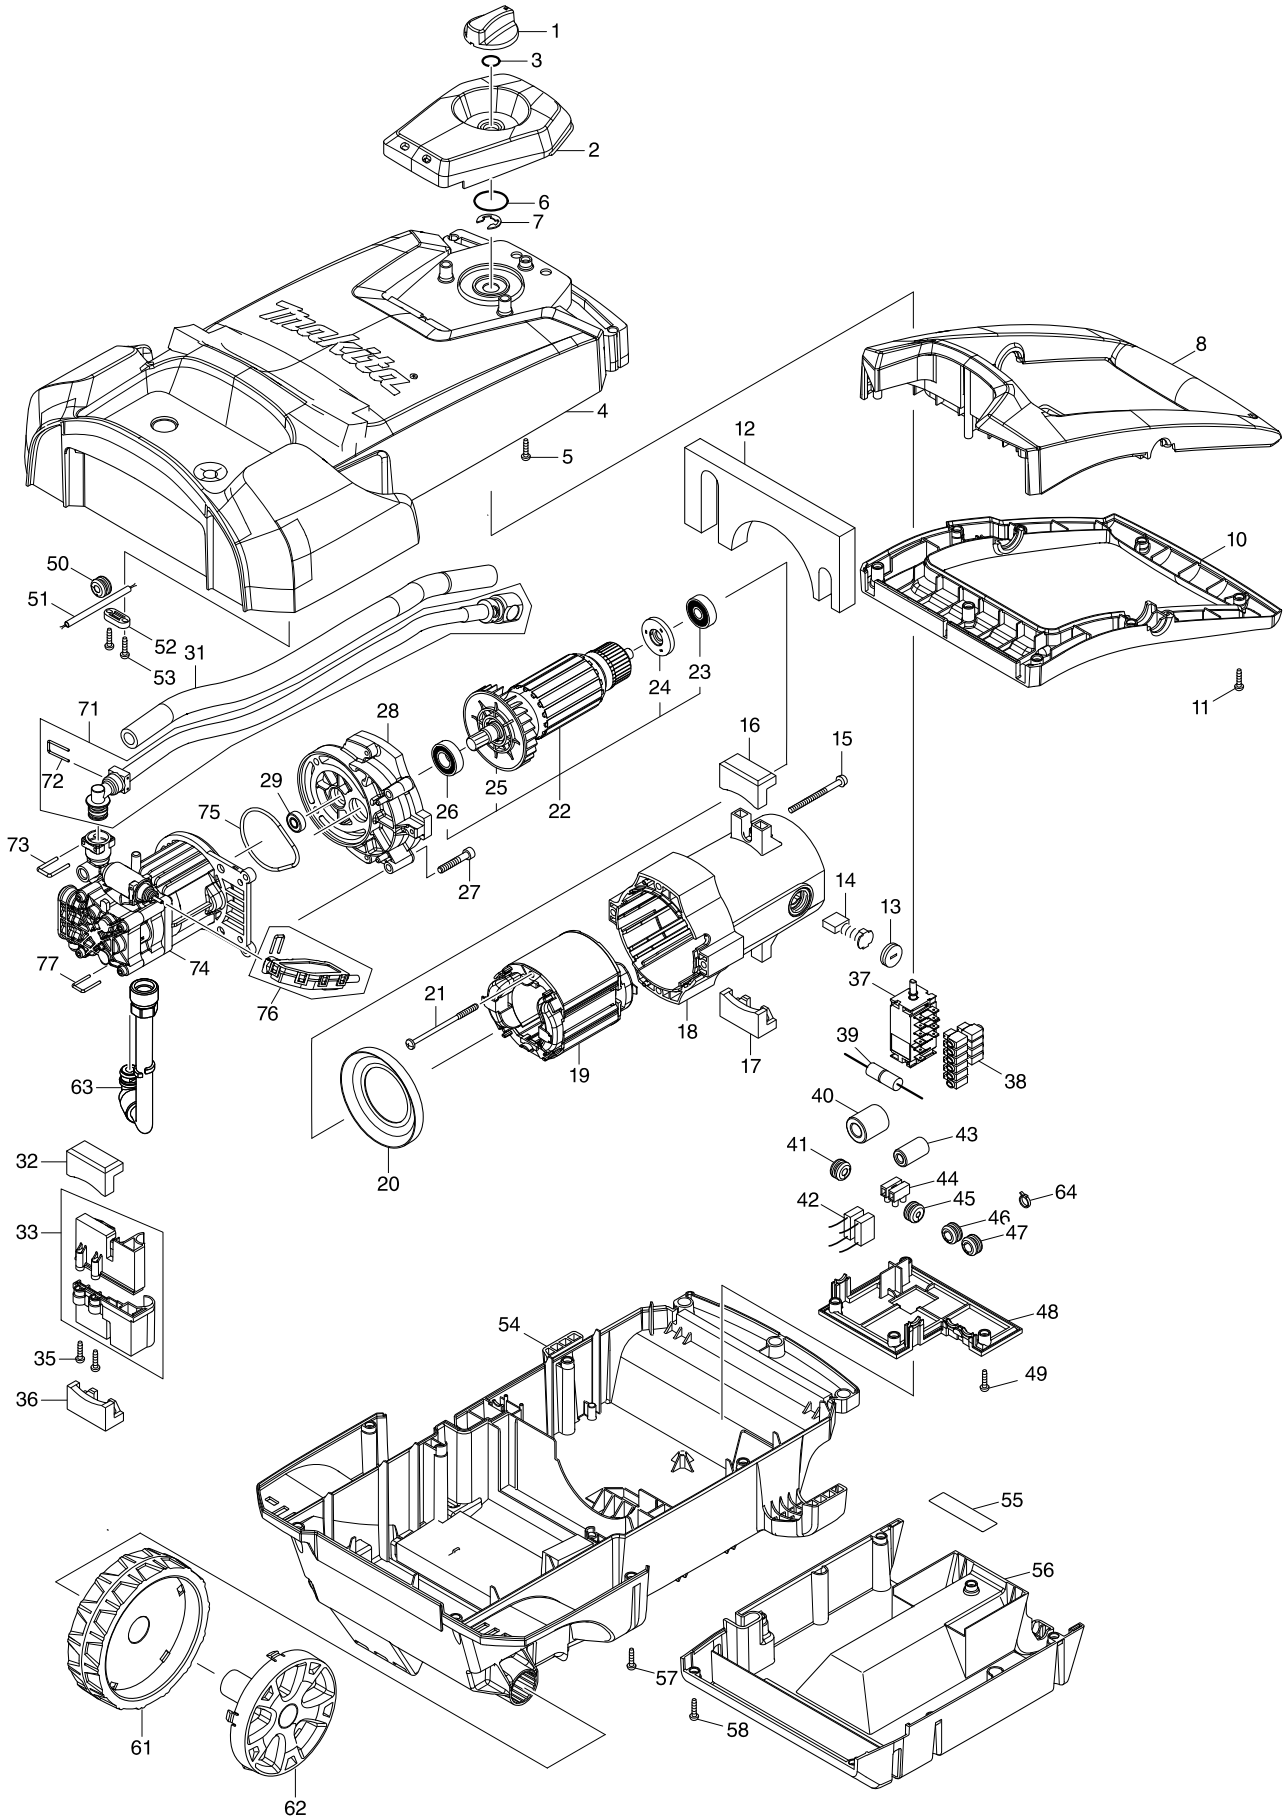

Model No. HW1300 HIGH PRESSURE WASHER