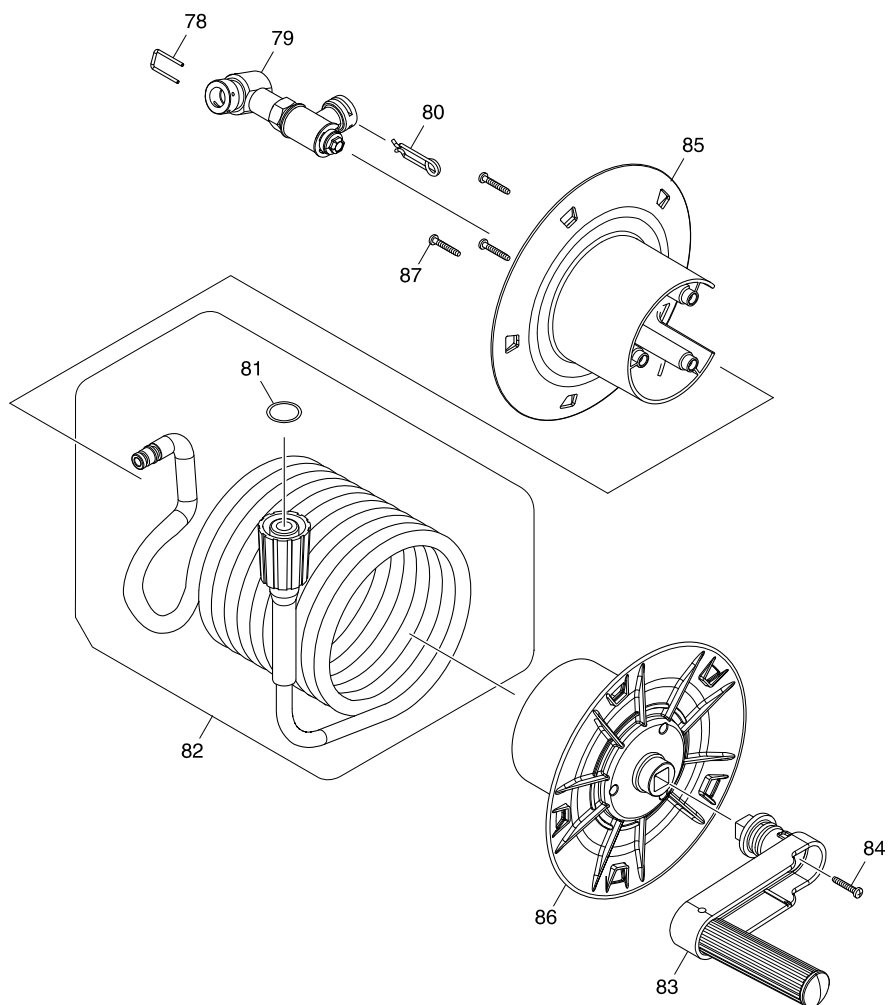

Model No. HW1300 HIGH PRESSURE WASHER

Model No. HW1300 HIGH PRESSURE WASHER

Item	Parts No.	Description	I/C	Qty	N/O	Opt. 1	Opt. 2	Note
001	456837-7	SWITCH DIAL 50		1				
002	456844-0	FRONT COVER		1				
003	213176-6	O RING 14		1				
004	143814-5	FRONT HOUSING COMPLETE		1				
005	266045-0	TAPPING SCREW 4X20		4				
006	213412-0	O RING 29		1				
007	961062-2	STOP RING E-12		1				
008	456840-8	FRONT HANDLE		1				
010	456842-4	REAR HANDLE		1				
011	266045-0	TAPPING SCREW 4X20		9				
012	424856-1	SCREEN SPONGE F		1				
013	643700-5	BRUSH HOLDER CAP 7-18		2				
014	191953-5	CARBON BRUSH CB-203		1				
015	911288-6	PAN HEAD SCREW M5X65		4				
016	424852-9	RUBBER CUSHION		1				
017	424852-9	RUBBER CUSHION		1				
018	143813-7	MOTOR HOUSING COMPLETE		1				
C10	643712-8	BRUSH HOLDER		2				
019	639100-5	FIELD ASSY 240V		1	*			
C10	654197-3	RING TERMINAL		2	*			
C20	654502-4	CONNECTOR P-2		2	*			
019-1	639082-1	FIELD ASSY 240V	O	1				
C10	654197-3	RING TERMINAL		2				
C20	654502-4	CONNECTOR P-2		2				
020	416131-9	BAFFLE PLATE		1				
021	265A13-6	TAPPING SCREW 5X85		2				
022	513469-4	ARMATURE ASSEMBLY 240V		1				
D10		INC. 23-26						
023	211067-5	BALL BEARING 6200ZZ		1				
024	681630-2	INSULATION WASHER		1				
025	241908-1	FAN 80		1				
026	211236-8	BALL BEARING 6002DDW		1				
027	266586-6	H.S.H.BOLT M6X35		4				
028	143822-6	GEAR HOUSING COMPLETE		1				
C10	263005-3	RUBBER PIN 6		1				
029	211166-3	BALL BEARING 698DDW		1				
031	424869-2	HOSE COVER		1				
032	424852-9	RUBBER CUSHION		1				
033	183D72-5	PUMP RETAINER SET		1				
035	266045-0	TAPPING SCREW 4X20		2				
036	424852-9	RUBBER CUSHION		1				
037	650775-7	SWITCH		1				
038	686035-1	RECEPTACLE SLEEVE		10				
039	632G73-3	CURRENT FUSE UNIT		1				
040	688140-0	LINE FILTER		1				
041	682100-4	GROMMET		1				
042	645089-7	NOISE SUPPRESSOR		2				
043	688162-0	LINE FILTER		1				

Please order the parts with a part number.

Print Date 06/11/2017