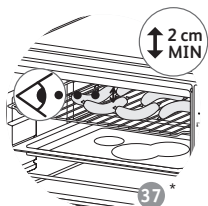

* в зависимости от модели - Комплектація в залежності від моделі - үлгіре байланысты - depending on the model