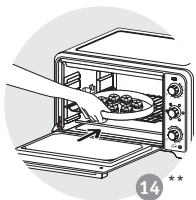

12

13

14 **

15

16

17

18

19

20

21 **

22

** Блюдо не входит в комплект поставки
Посуд не входит в комплект
Тарелке қорылғымен бірге
қамтамасыз етілмейді
The dish is not supplied with the appliance