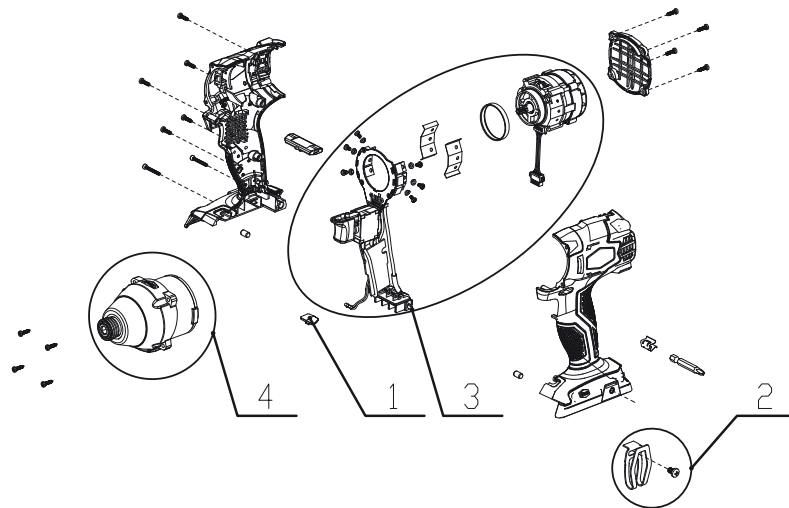

Power Tool GD24ID, 3801407

Pos	PNC	Description	Qty	UOM
1	RA34111784	LED Lamp-chimney	1	set
		LED Lamp-chimney	1	piece
2	RA33307784	Belt Clip Assembly	1	set
		Belt Clip	1	piece
		Screw Of Blet Clip	1	piece
3	RA31106797	PCB Board Assembly	1	set
		battery socket assembly	1	piece
		shrinkable tube	10	cm
		PCB Board Assembly	1	piece
		speed switch	1	piece
		Screw	6	piece
		insulated sleeve	6	piece
		insulation pad	2	piece
		rubber ring	1	piece
		Motor	1	piece
		PCBA fixed seat	1	piece
4	RA31100797	Gear Box Assembly	1	set
		gear box rear housing	1	piece
		screw	2	piece
		bearing	1	piece
		annular gear	1	piece
		planetary gear	3	piece
		washer	1	piece
		pin	3	piece
		drive shaft	1	piece
		steel ball	2	piece
		rubber ring	1	piece
		spring pocket	1	piece
		spring	1	piece
		steel ball gasket	1	piece
		steel ball	18	piece
		pounding head	1	piece
		output shaft	1	piece
		steel ball	2	piece
		nylon washer	1	piece
		steel wire ring for hole	1	piece
		sleeve	1	piece
		gear box front housing	1	piece
		spring	1	piece

Pos	PNC	Description	Qty	UOM
		sleeve	1	piece
		sleeve washer	1	piece
		steel wire ring for shaft	1	piece
		rubber cover	1	piece
		oil	0,006	KG

Brushless impact driver, 31000797: 37042A, 3801407RU, 32067, 3801407, 3700762, 3801407RU, 37042, 3800262

Pos	PNC	Description	Qty	UOM
4-21	33100796	Gear box front housing	1	piece
4-22	32904790	Spring	1	piece
		Sleeve	1	piece
		Sleeve washer	1	piece
		Steel wire ring for shaft	1	piece
		Rubber cover	1	piece
		Oil	0,006	KG