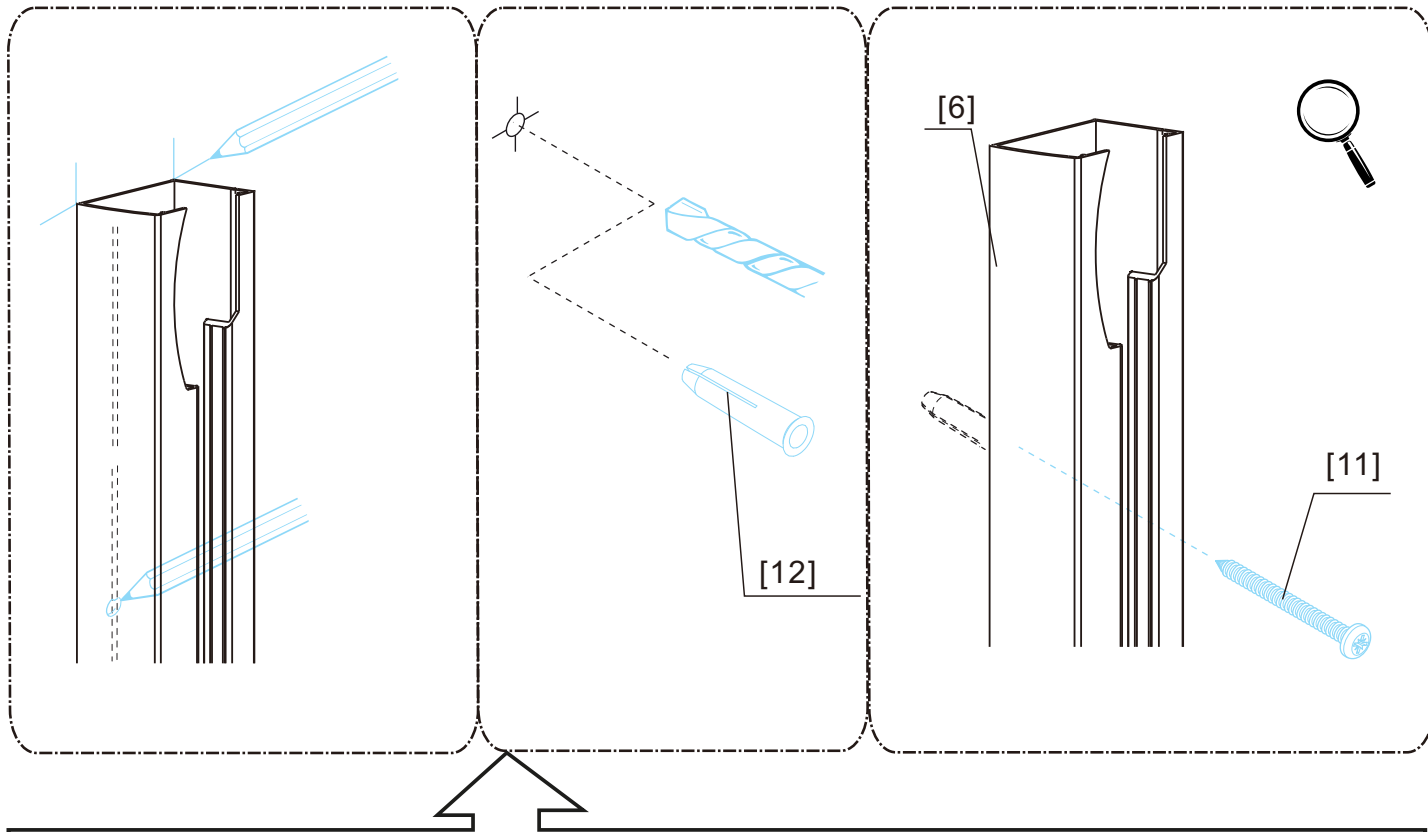

AM · PM

W90G-405-090MT	900x900x1900mm
DX35WG-405-090MT	900x900x1900mm

◆ Box Contents

1

2

4

5

[16]

[16]

8

10

11