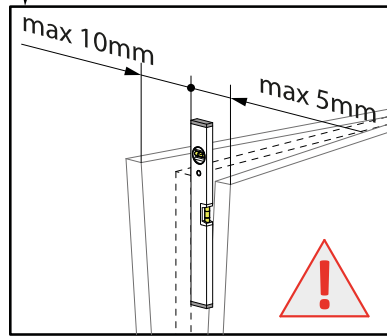

AM · PM

W90G-405-090MT	900x900x1900mm
DX35WG-405-090MT	900x900x1900mm

◆ Box Contents

1

2

4

5

[16]