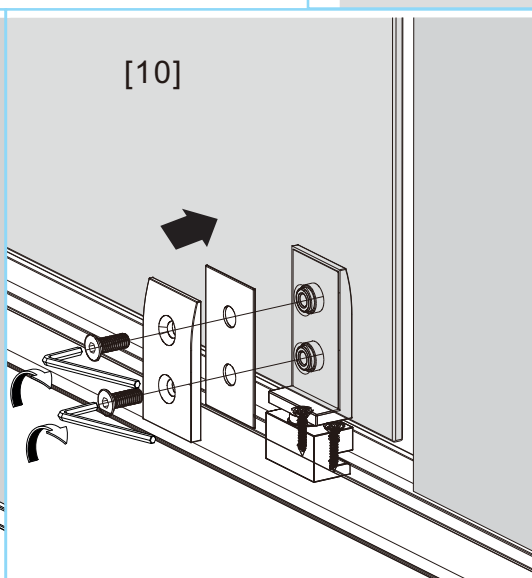

AM · PM

W90G-405-090MT	900x900x1900mm
DX35WG-405-090MT	900x900x1900mm

◆ Box Contents

1

2

4

5

[16]