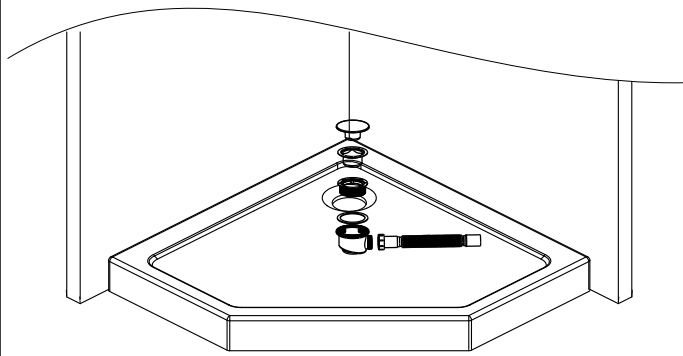

AM · PM

W90G-405-090MT	900x900x1900mm
DX35WG-405-090MT	900x900x1900mm

◆ Box Contents

1

2

4

5

[16]