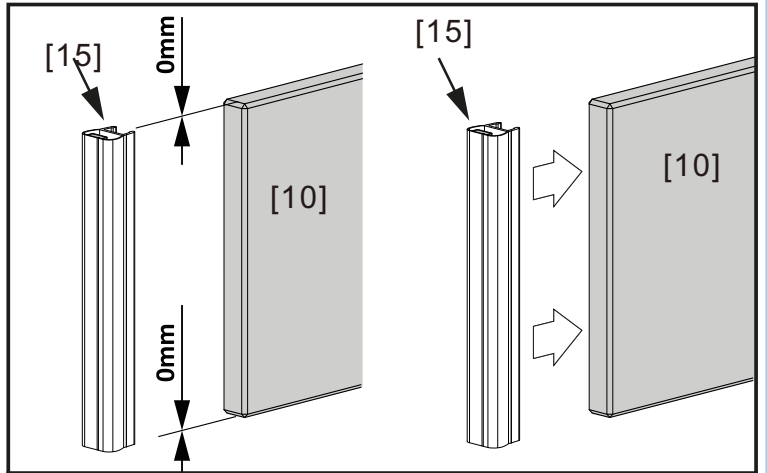

AM · PM

W90G-405-090MT	900x900x1900mm
DX35WG-405-090MT	900x900x1900mm

◆ Box Contents

1

2

4

5

[16]

[16]

8

10

11