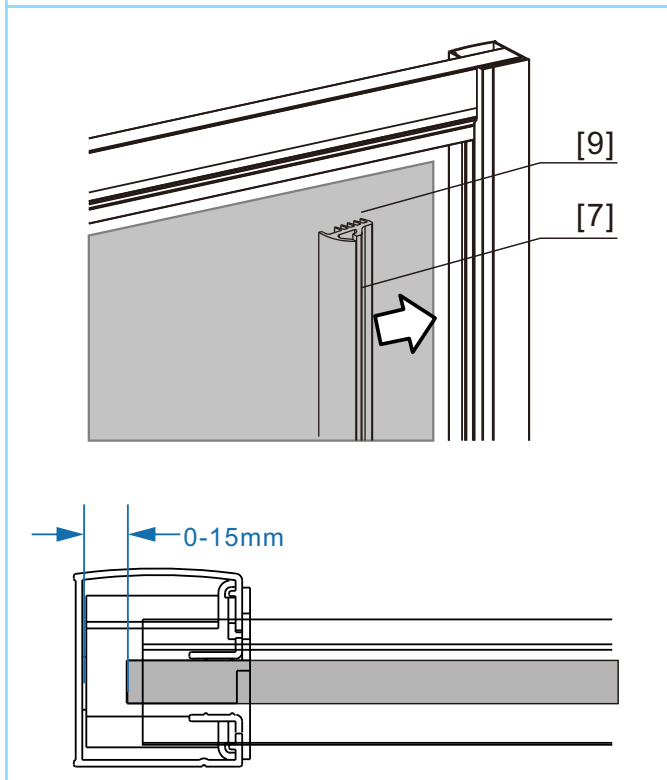

AM · PM

W90G-405-090MT	900x900x1900mm
DX35WG-405-090MT	900x900x1900mm

◆ Box Contents

1

2

4

5

[16]

[16]

8

10

11