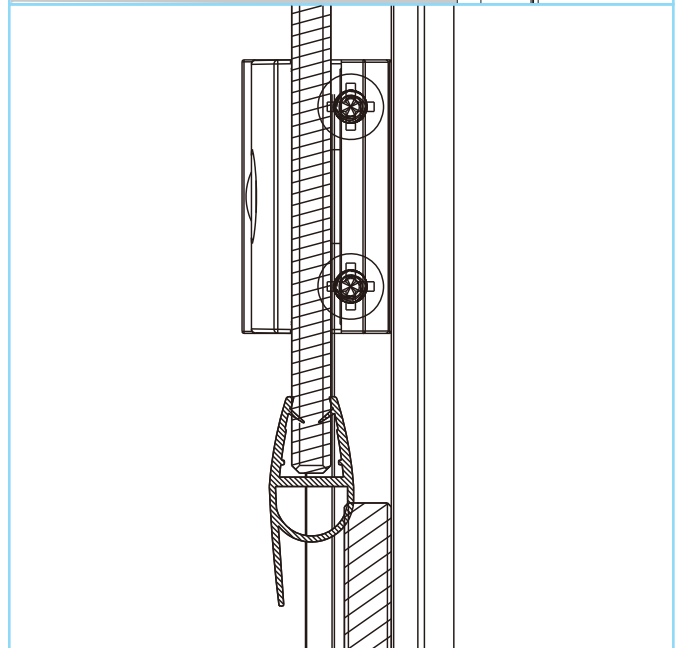

AM · PM

W90G-405-090MT	900x900x1900mm
DX35WG-405-090MT	900x900x1900mm

◆ Box Contents

1

2

4

5

[16]

[16]

8

10

11