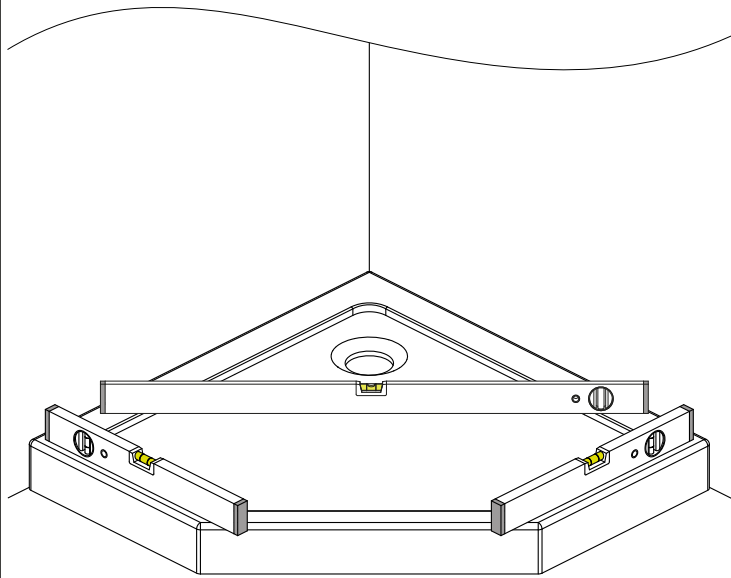

AM · PM

W90G-405-090MT	900x900x1900mm
DX35WG-405-090MT	900x900x1900mm

◆ Box Contents

1

2

4

5

[16]