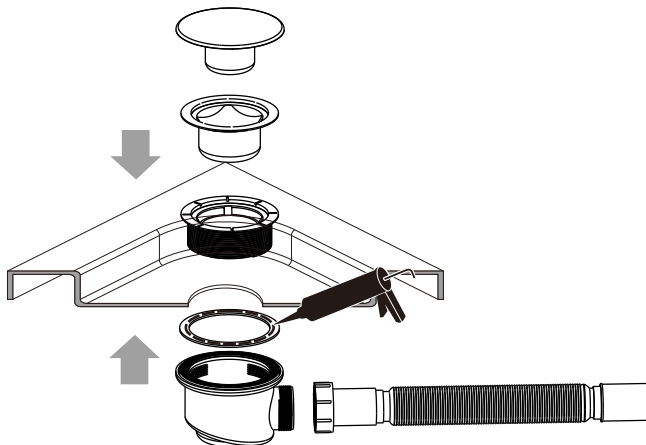

AM · PM

W90G-405-090MT	900x900x1900mm
DX35WG-405-090MT	900x900x1900mm

◆ Box Contents

1

2

4

5

[16]