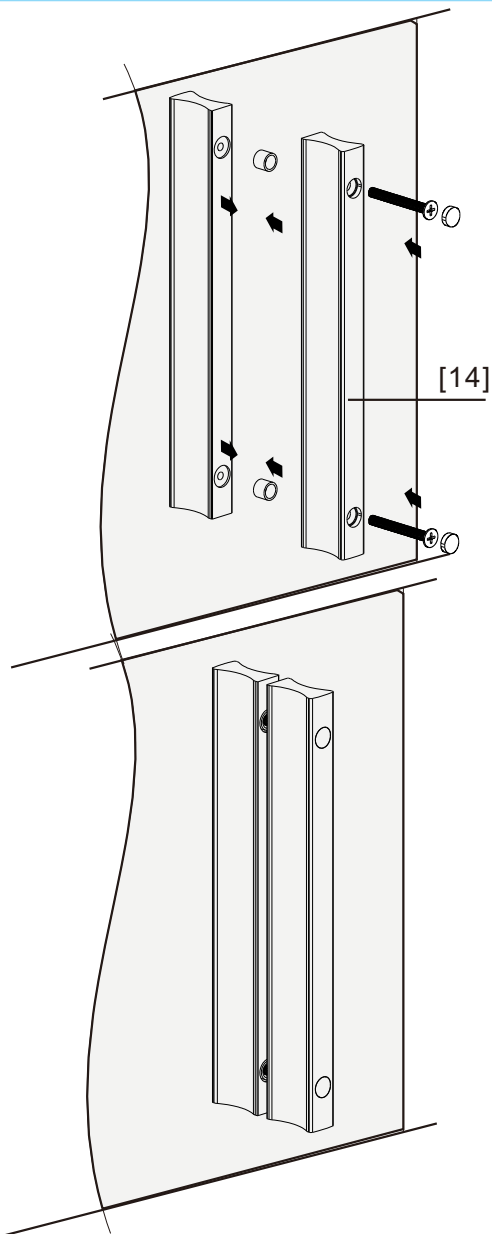

AM · PM

W90G-405-090MT	900x900x1900mm
DX35WG-405-090MT	900x900x1900mm

◆ Box Contents

1

2

4

5

[16]

[16]

8

10

11