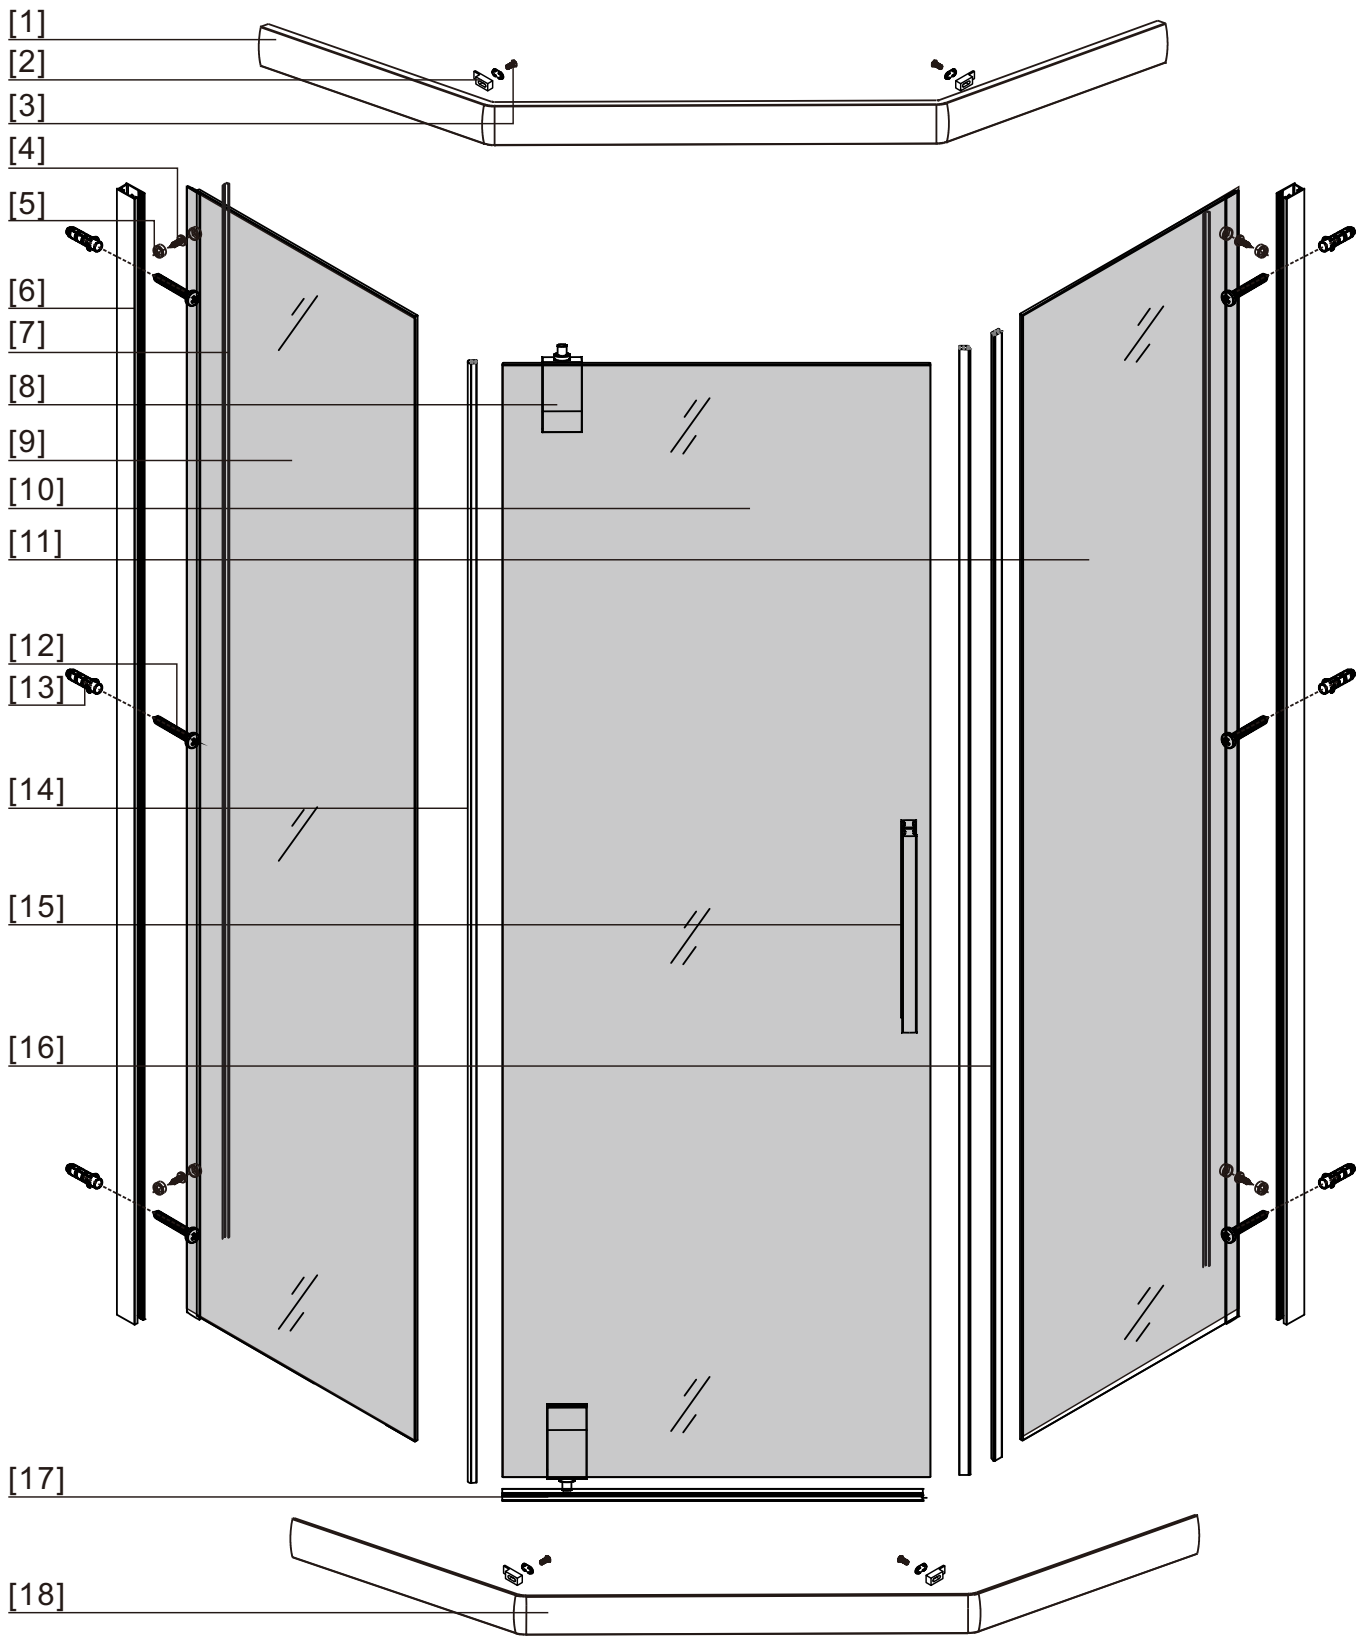

AM · PM

W90G-405-090MT	900x900x1900mm
DX35WG-405-090MT	900x900x1900mm

◆ Box Contents

1

2

4

5

[16]

[16]

8

10

11