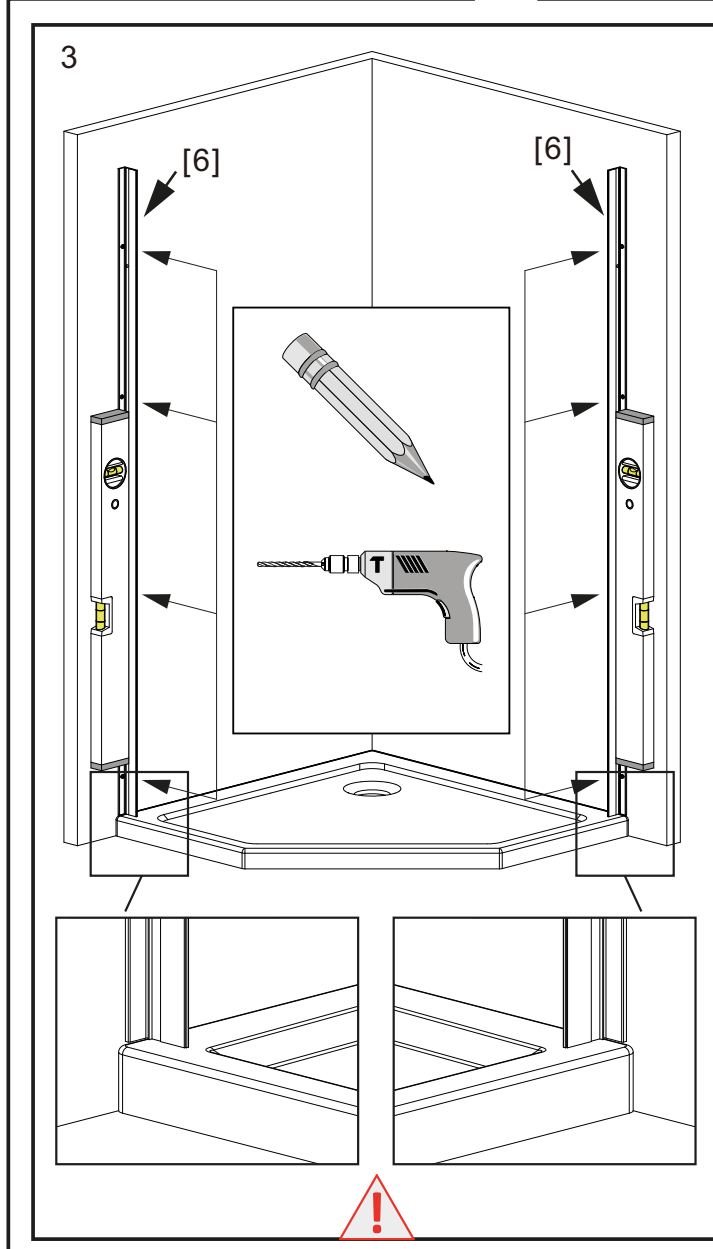

AM · PM

W90G-405-090MT	900x900x1900mm
DX35WG-405-090MT	900x900x1900mm

◆ Box Contents

1

2

4

5

[16]

[16]

8

10

11