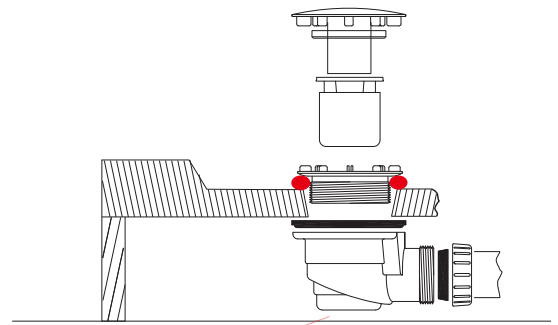

AM · PM

W90G-405-090MT	900x900x1900mm
DX35WG-405-090MT	900x900x1900mm

◆ Box Contents

1

2

4

5

[16]