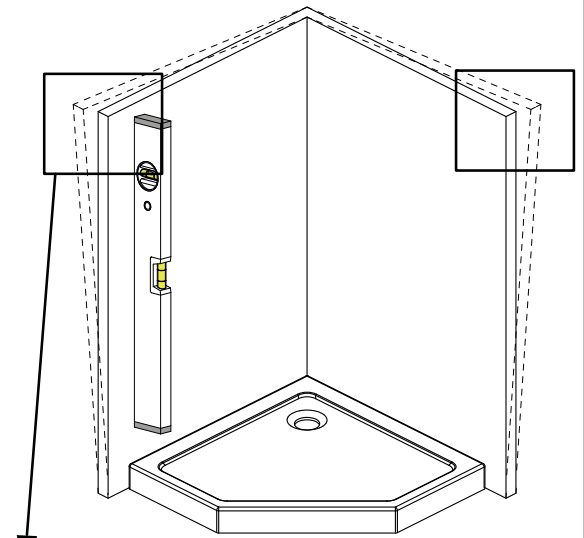

AM · PM

W90G-405-090MT	900x900x1900mm
DX35WG-405-090MT	900x900x1900mm

◆ Box Contents

1

2

4

5

[16]