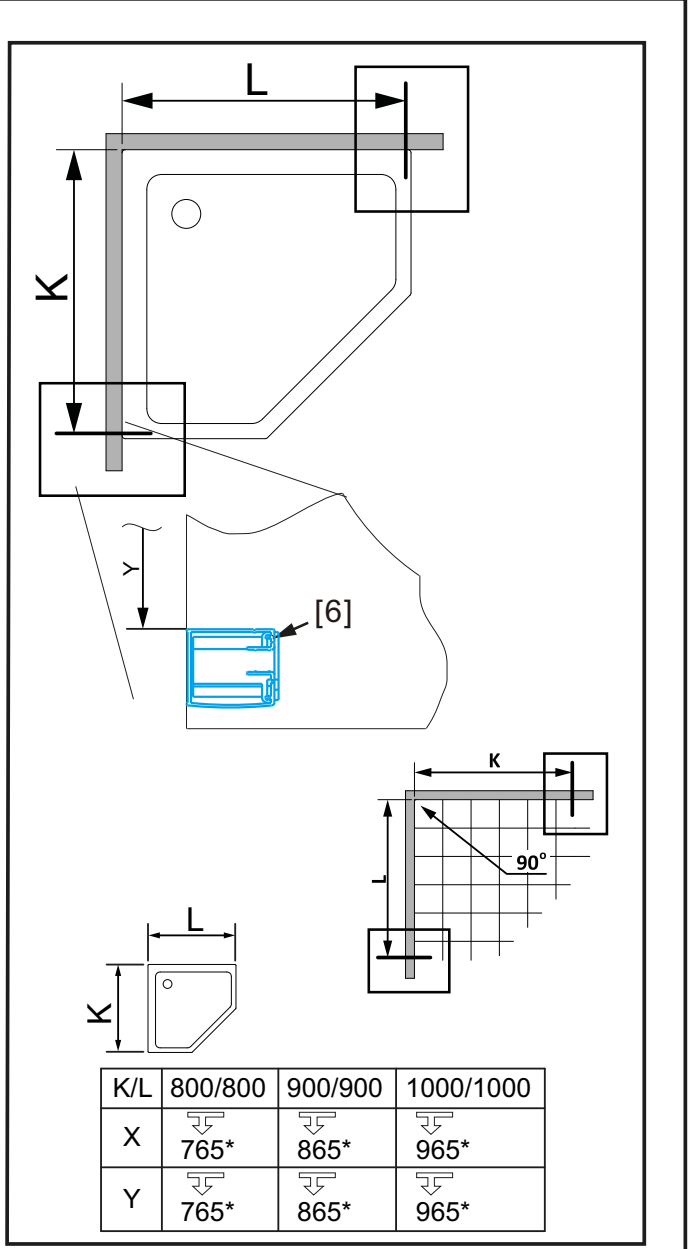

AM · PM

W90G-405-090MT	900x900x1900mm
DX35WG-405-090MT	900x900x1900mm

◆ Box Contents

1

2

4

5

[16]

[16]

8

10

11