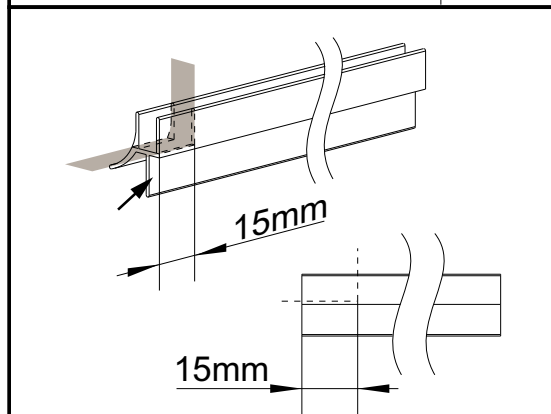

AM · PM

W90G-405-090MT	900x900x1900mm
DX35WG-405-090MT	900x900x1900mm

◆ Box Contents

1

2

4

5

[16]

[16]

8

10

11