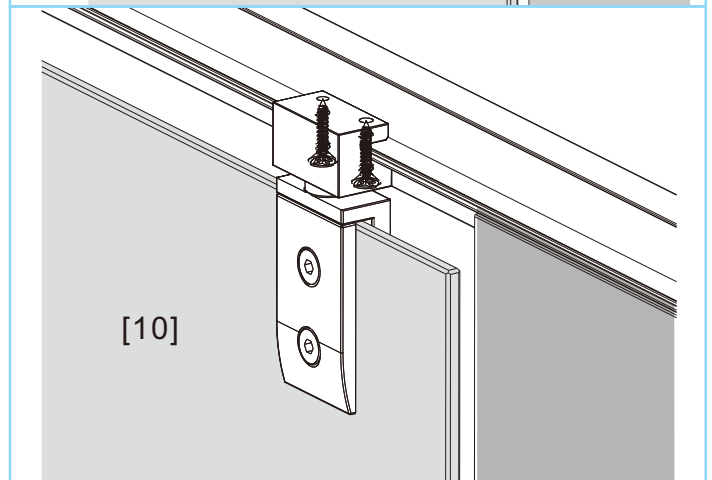

AM · PM

W90G-405-090MT	900x900x1900mm
DX35WG-405-090MT	900x900x1900mm

◆ Box Contents

1

2

4

5

[16]