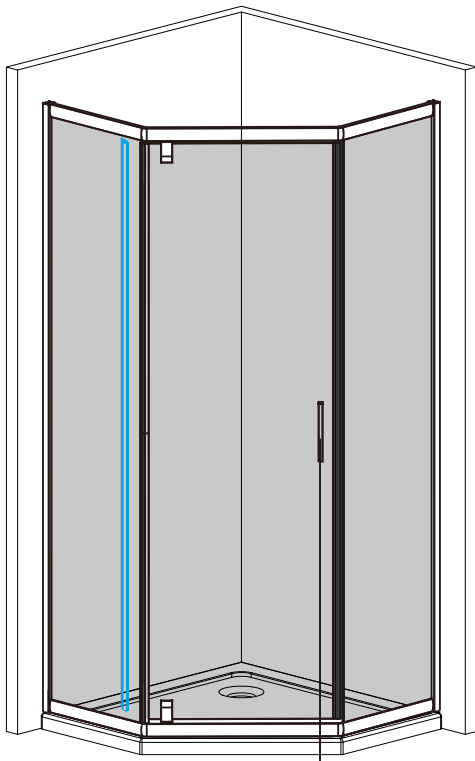

AM · PM

W90G-405-090MT	900x900x1900mm
DX35WG-405-090MT	900x900x1900mm

◆ Box Contents

1

2

4

5

[16]

[16]

8

10

11