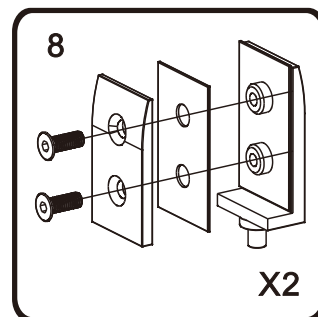

AM · PM

W90G-405-090MT	900x900x1900mm
DX35WG-405-090MT	900x900x1900mm

◆ Box Contents

1

2

4

5

[16]