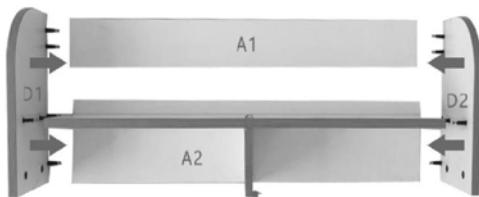

Model: Study-120 Lux