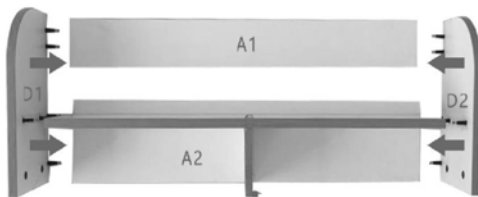

Model: Study-120 Lux