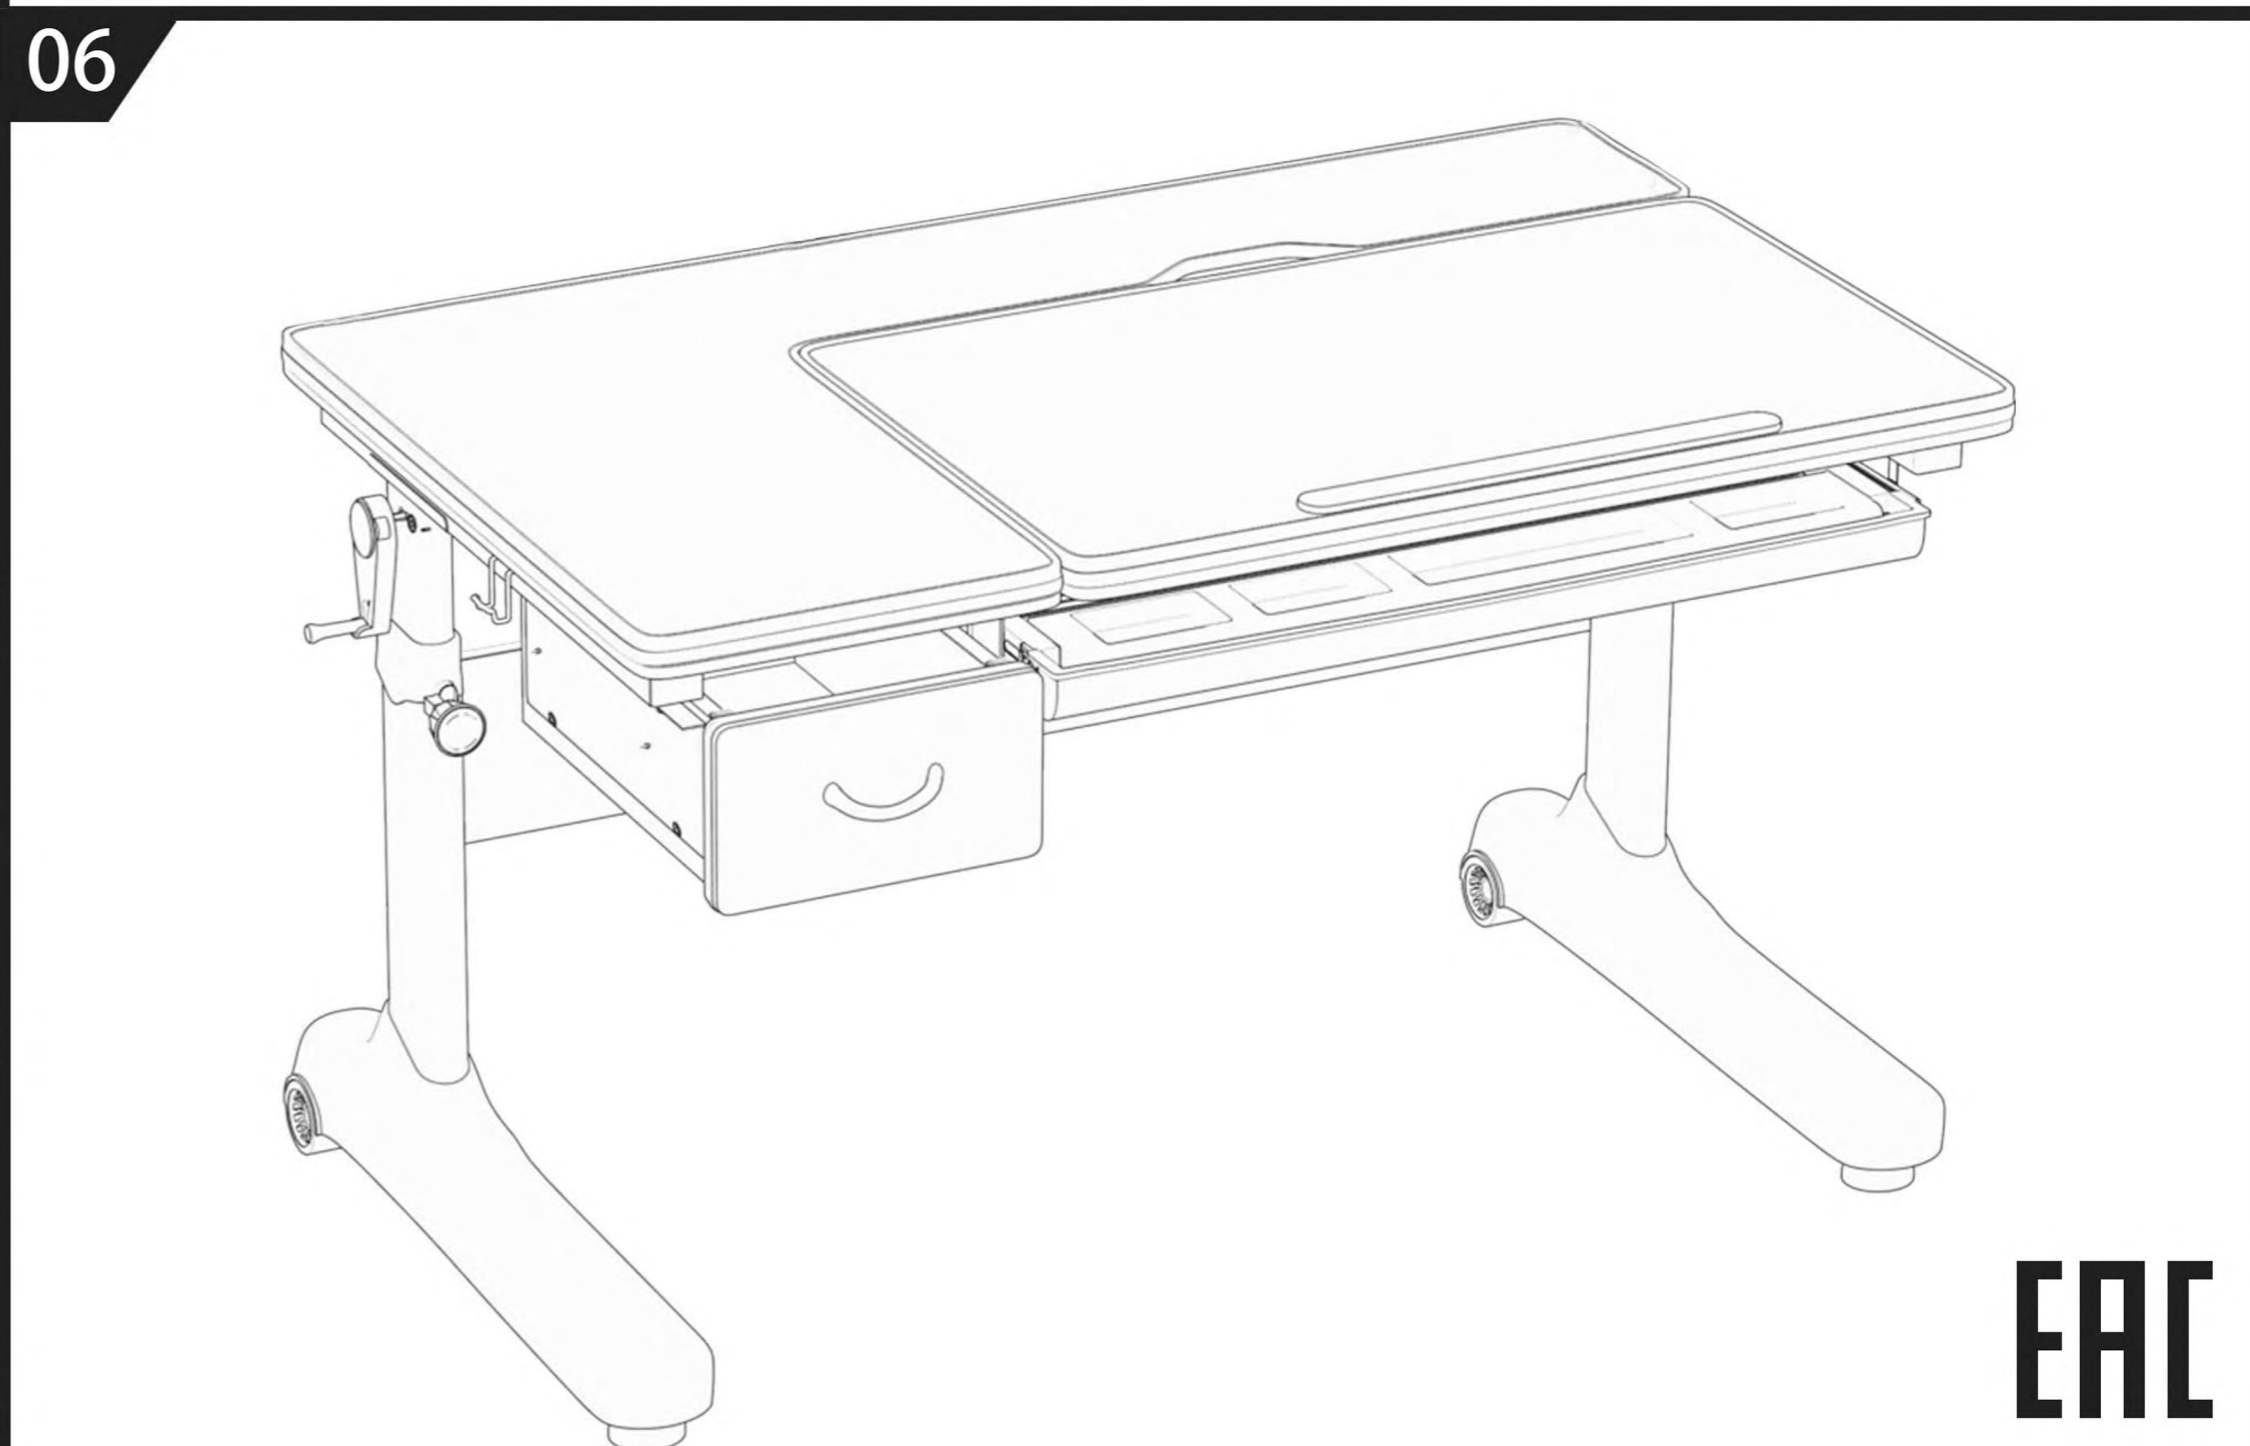

# Детская растущая парта

Инструкция по сборке

EAC

## CAUTION!

1. For indoor use only.
2. This product should be placed on a flat surface.
3. Please immediately wipe clean the desktop surface if any liquid is splashed on it.
4. Please check screws regularly to ensure there are no loose parts during daily use.
5. Only tightly fasten all the screws once the desk and chair have been assembled properly.
6. Use a damp cloth to clean the desktop surface.
7. Don't put product in the place where there is corrosive gas and moisture in case of damage.
8. Maximum load - 50kg

Внимание: обе ножки должны быть установлены на одном уровне