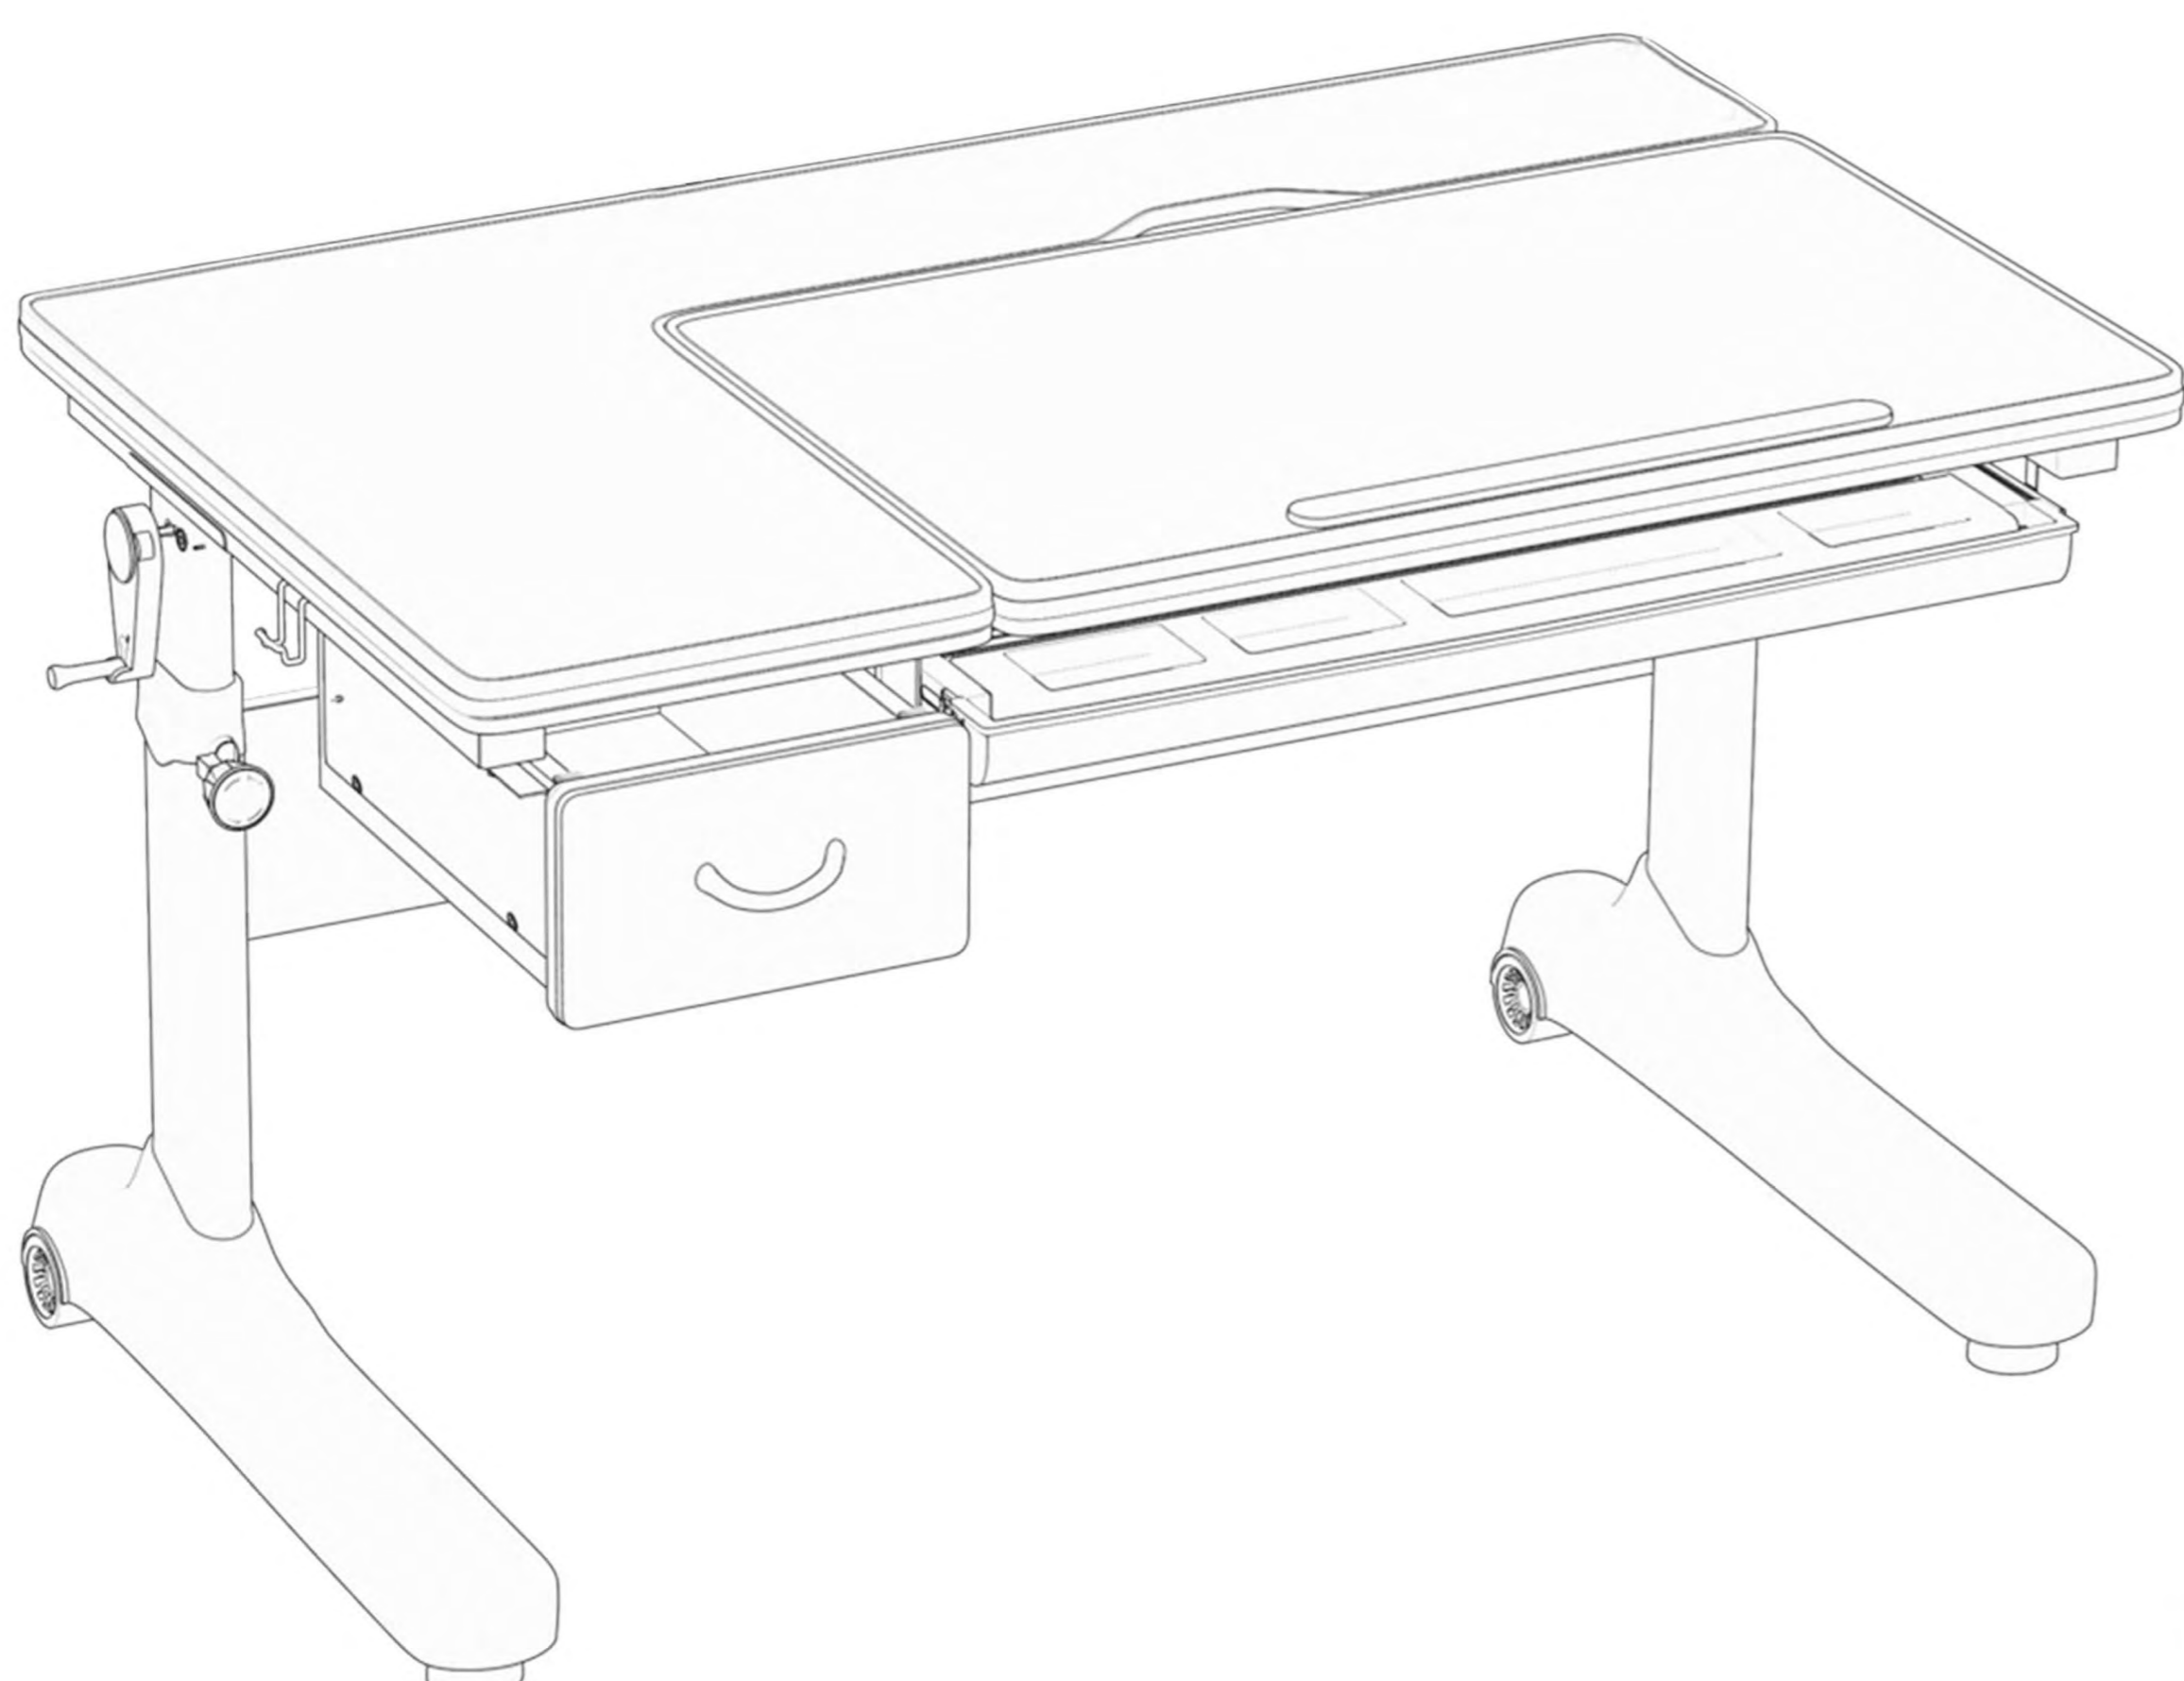

# Детская растущая парта

Инструкция по сборке

EAC

## CAUTION!

1. For indoor use only.
2. This product should be placed on a flat surface.
3. Please immediately wipe clean the desktop surface if any liquid is splashed on it.
4. Please check screws regularly to ensure there are no loose parts during daily use.
5. Only tightly fasten all the screws once the desk and chair have been assembled properly.
6. Use a damp cloth to clean the desktop surface.
7. Don't put product in the place where there is corrosive gas and moisture in case of damage.
8. Maximum load - 50kg

Внимание: обе ножки должны быть установлены на одном уровне