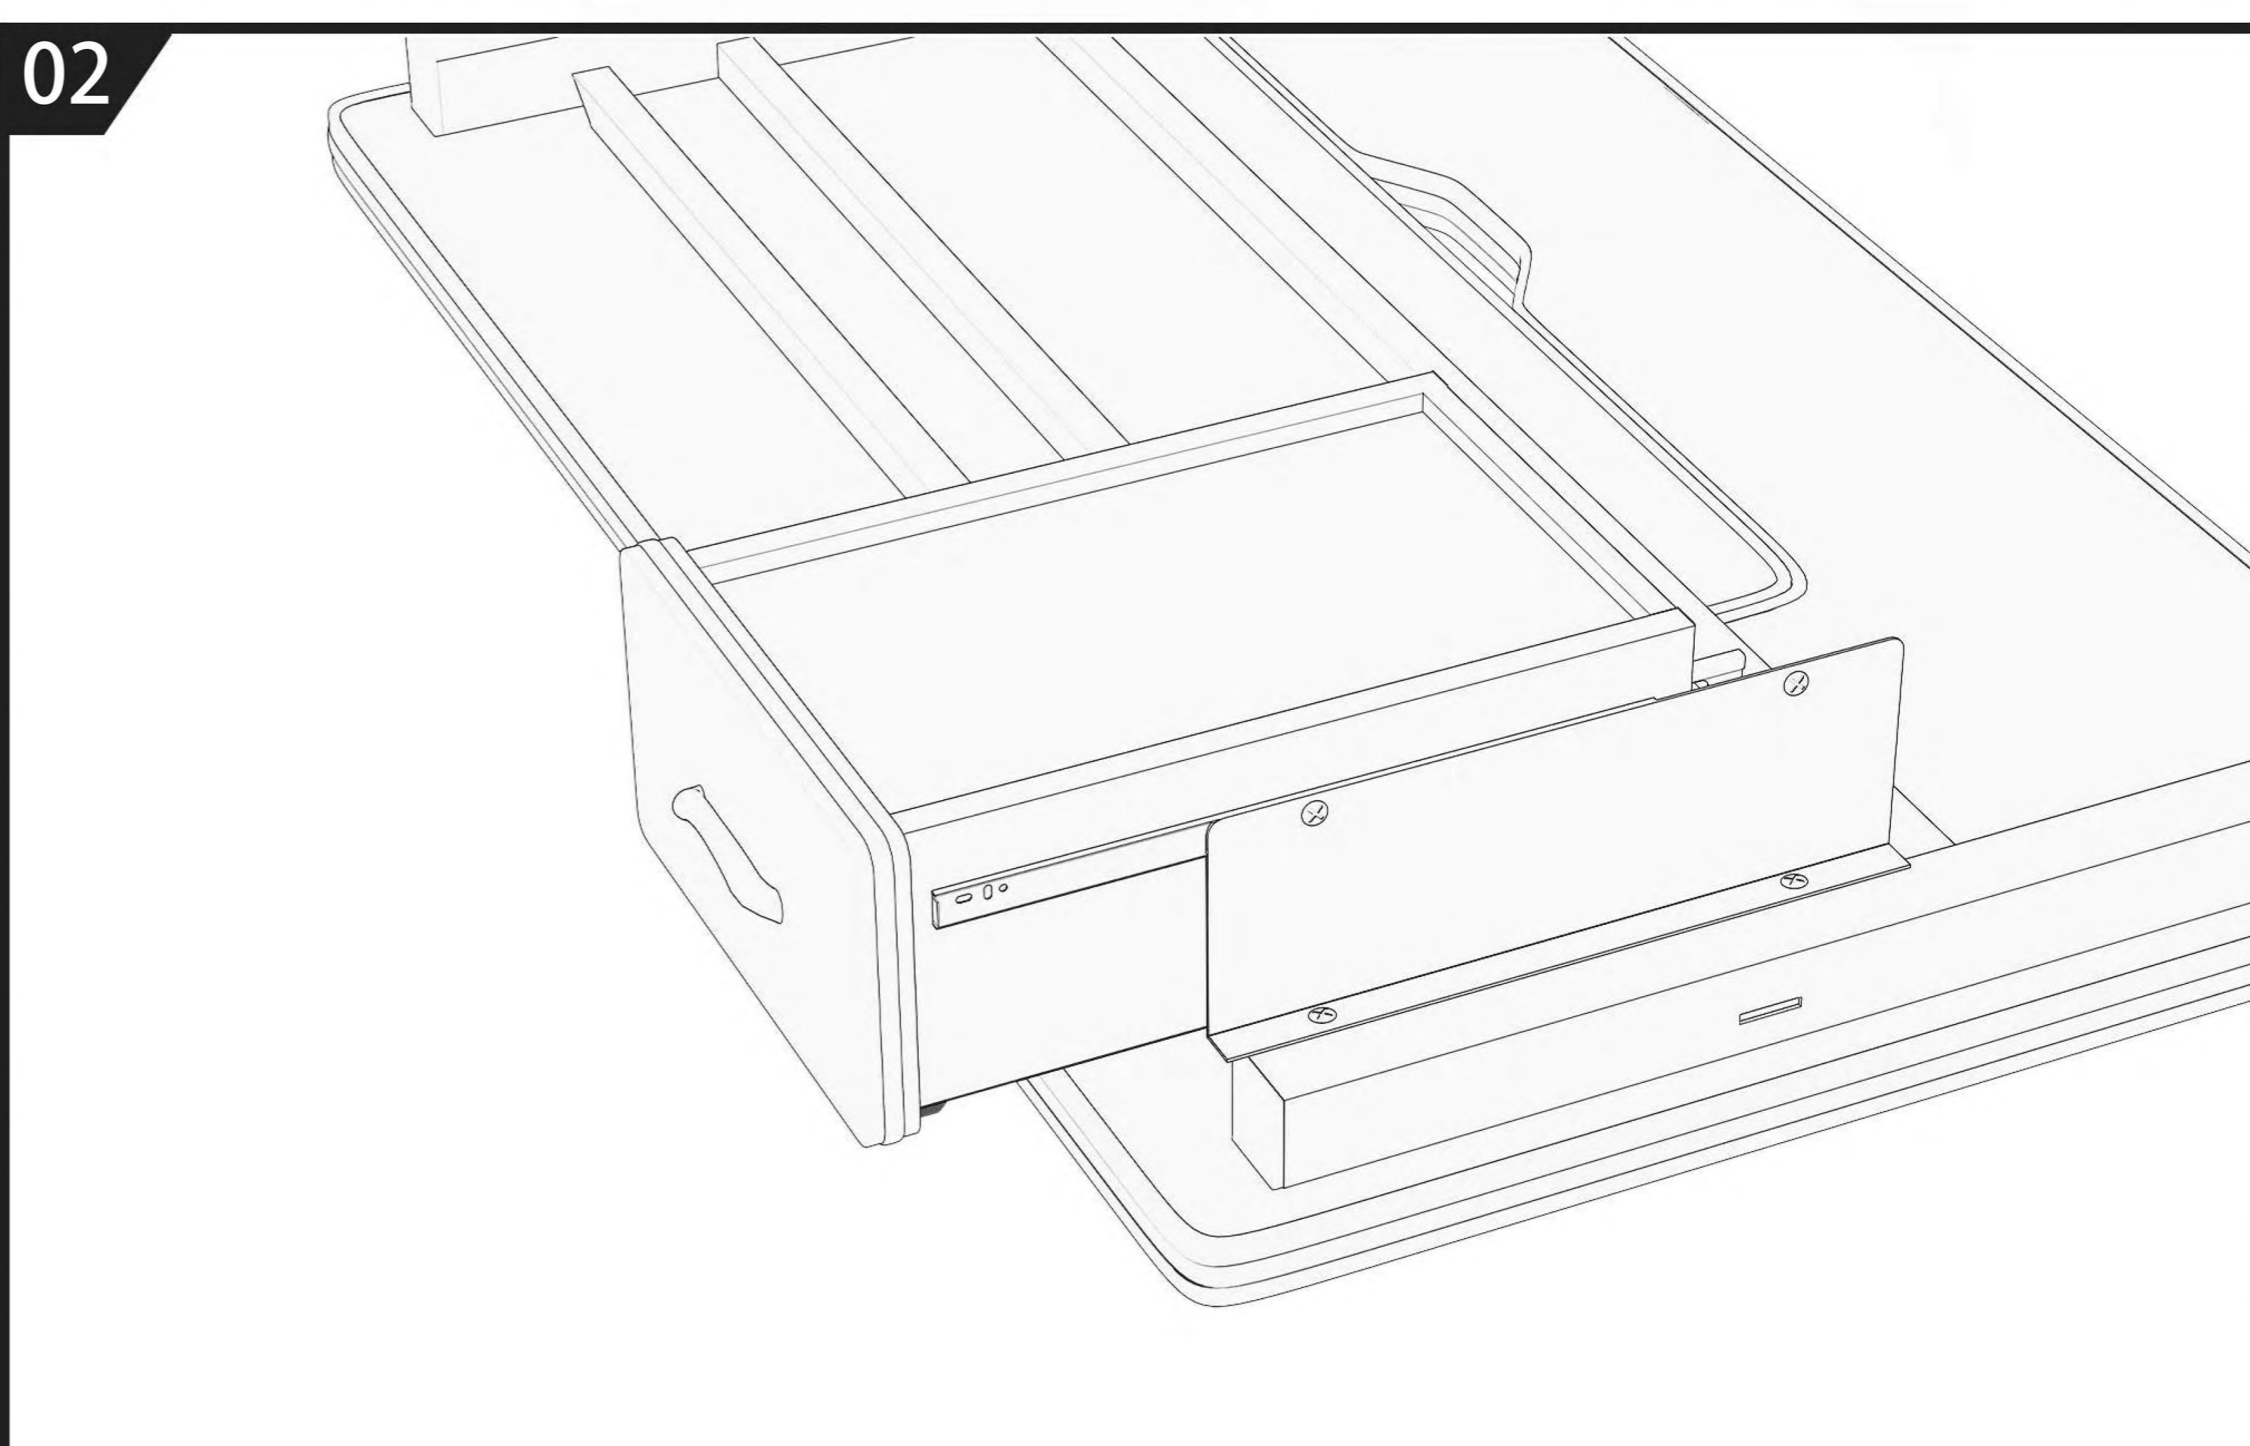

# Детская растущая парта

Инструкция по сборке

EAC

## CAUTION!

1. For indoor use only.
2. This product should be placed on a flat surface.
3. Please immediately wipe clean the desktop surface if any liquid is splashed on it.
4. Please check screws regularly to ensure there are no loose parts during daily use.
5. Only tightly fasten all the screws once the desk and chair have been assembled properly.
6. Use a damp cloth to clean the desktop surface.
7. Don't put product in the place where there is corrosive gas and moisture in case of damage.
8. Maximum load - 50kg

Внимание: обе ножки должны быть установлены на одном уровне