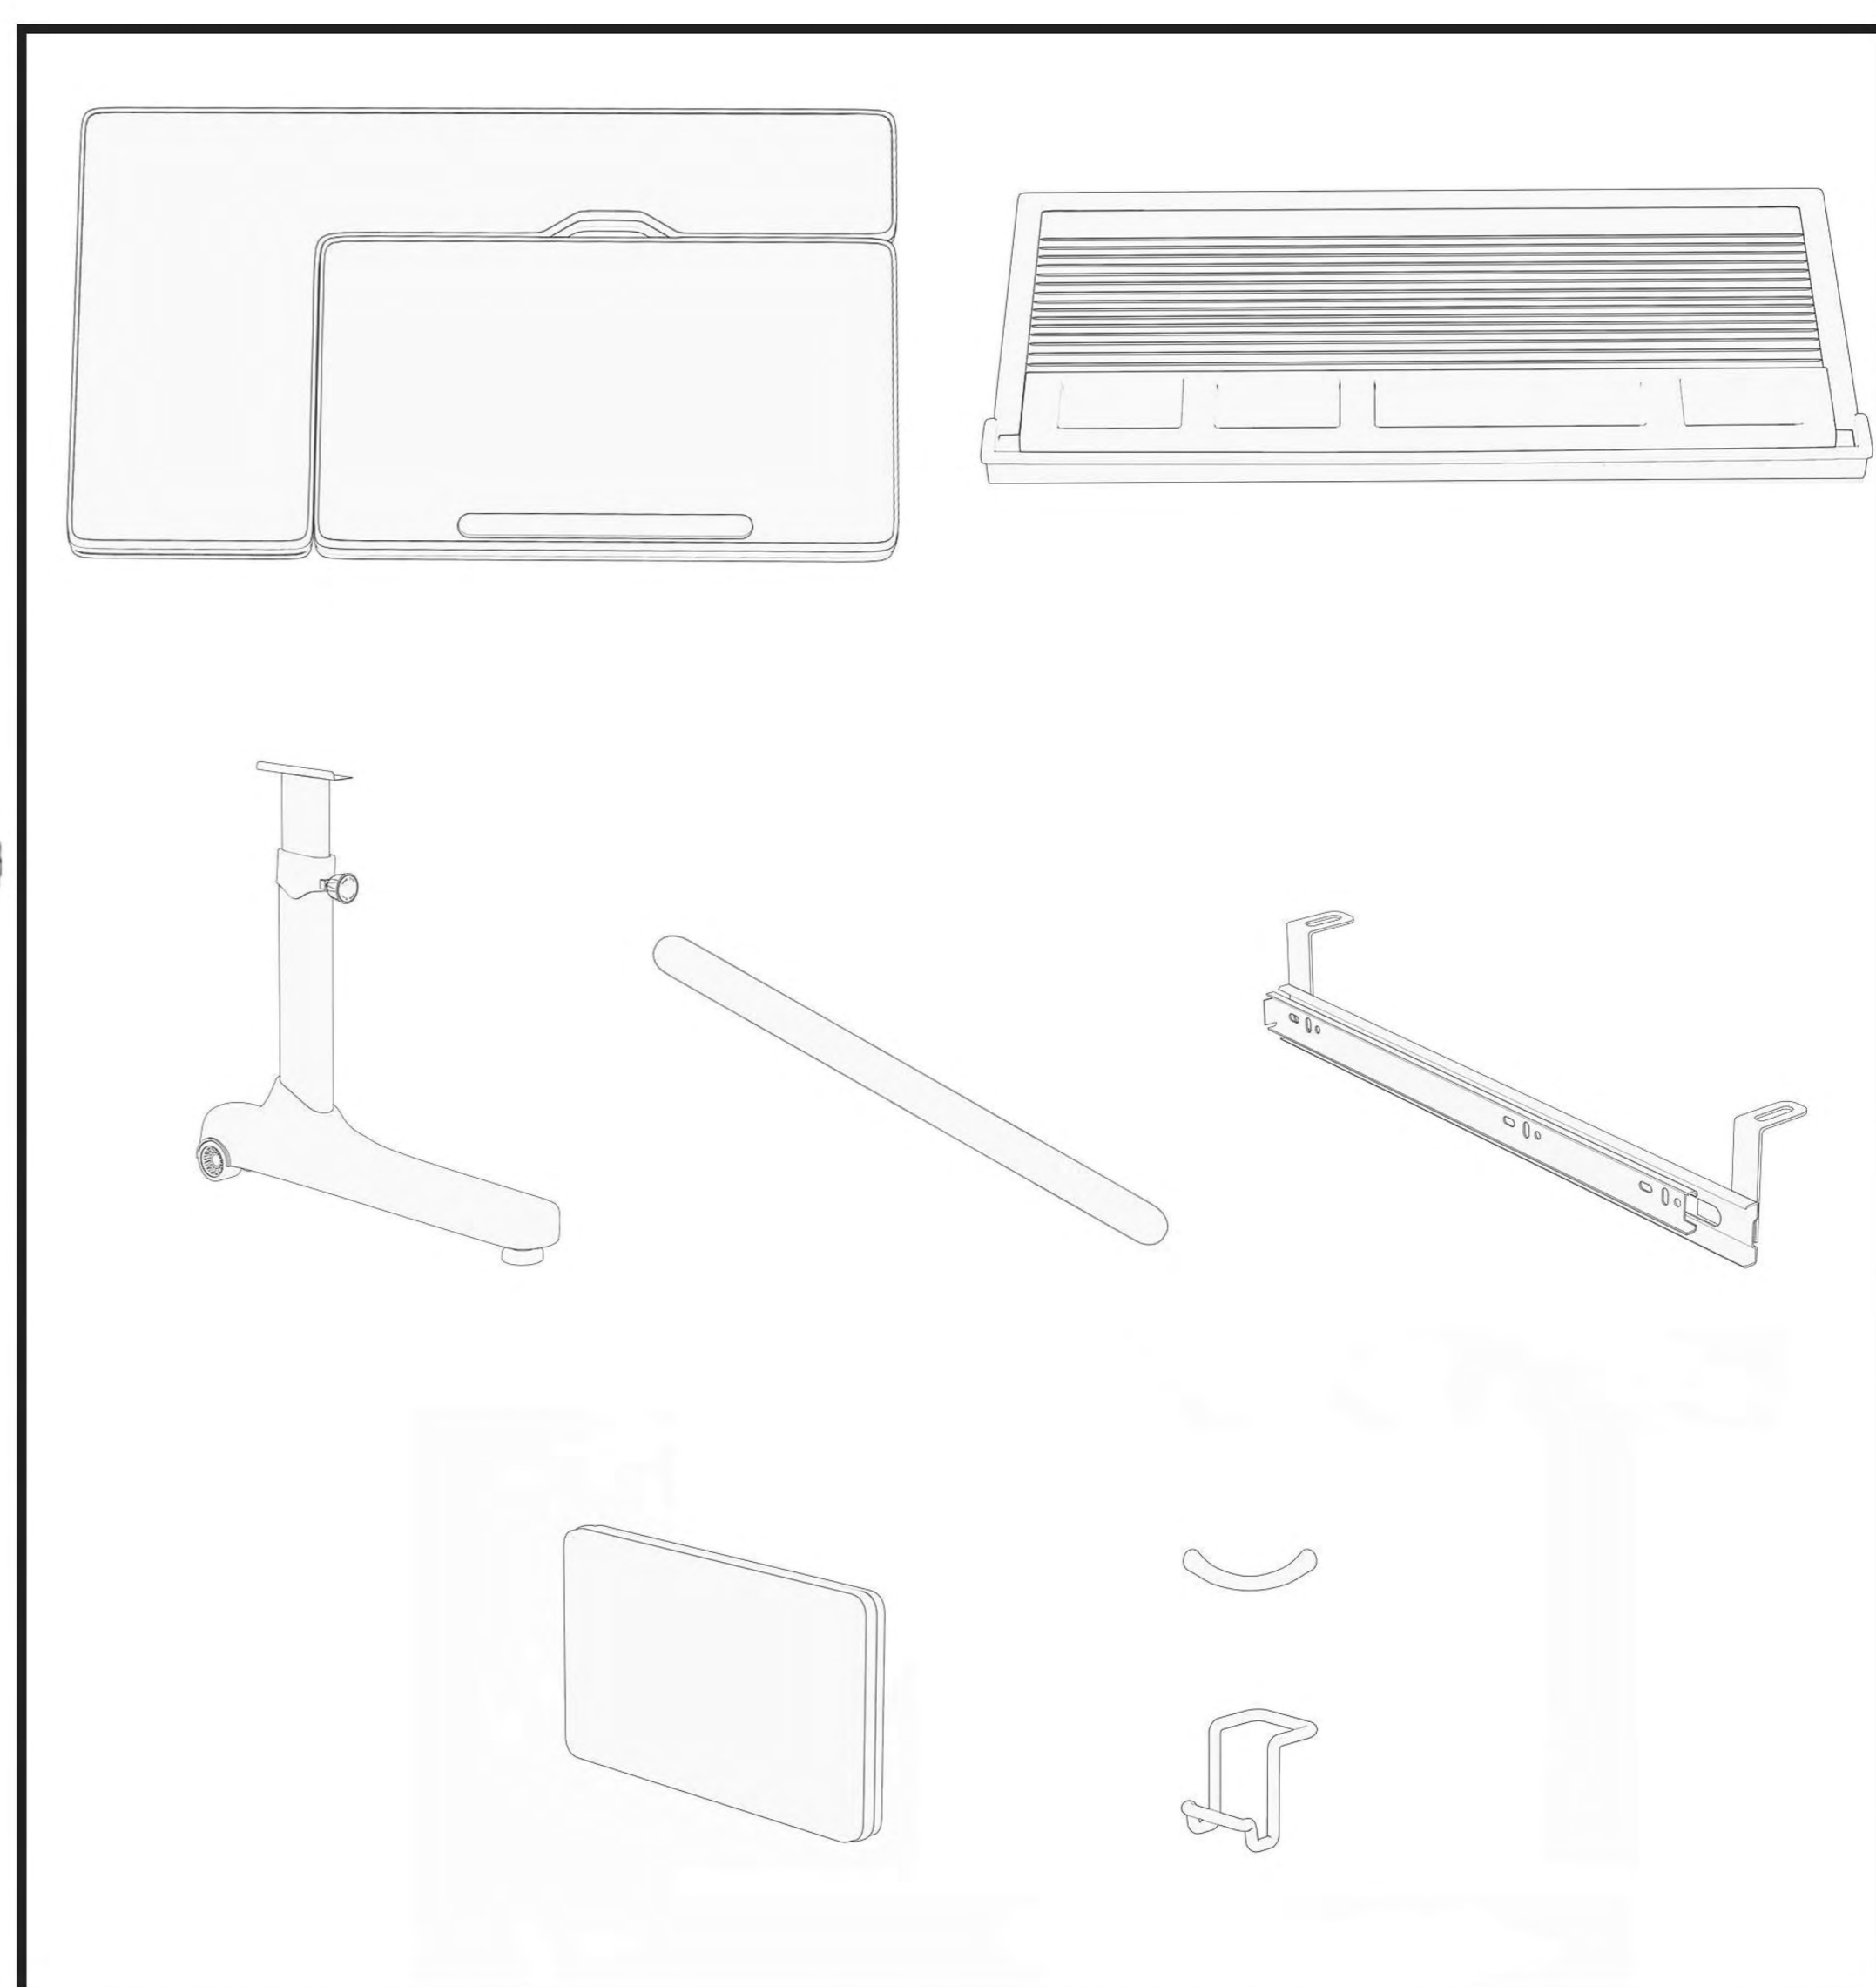

# Детская растущая парта

Инструкция по сборке

EAC

## CAUTION!

1. For indoor use only.
2. This product should be placed on a flat surface.
3. Please immediately wipe clean the desktop surface if any liquid is splashed on it.
4. Please check screws regularly to ensure there are no loose parts during daily use.
5. Only tightly fasten all the screws once the desk and chair have been assembled properly.
6. Use a damp cloth to clean the desktop surface.
7. Don't put product in the place where there is corrosive gas and moisture in case of damage.
8. Maximum load - 50kg

Внимание: обе ножки должны быть установлены на одном уровне