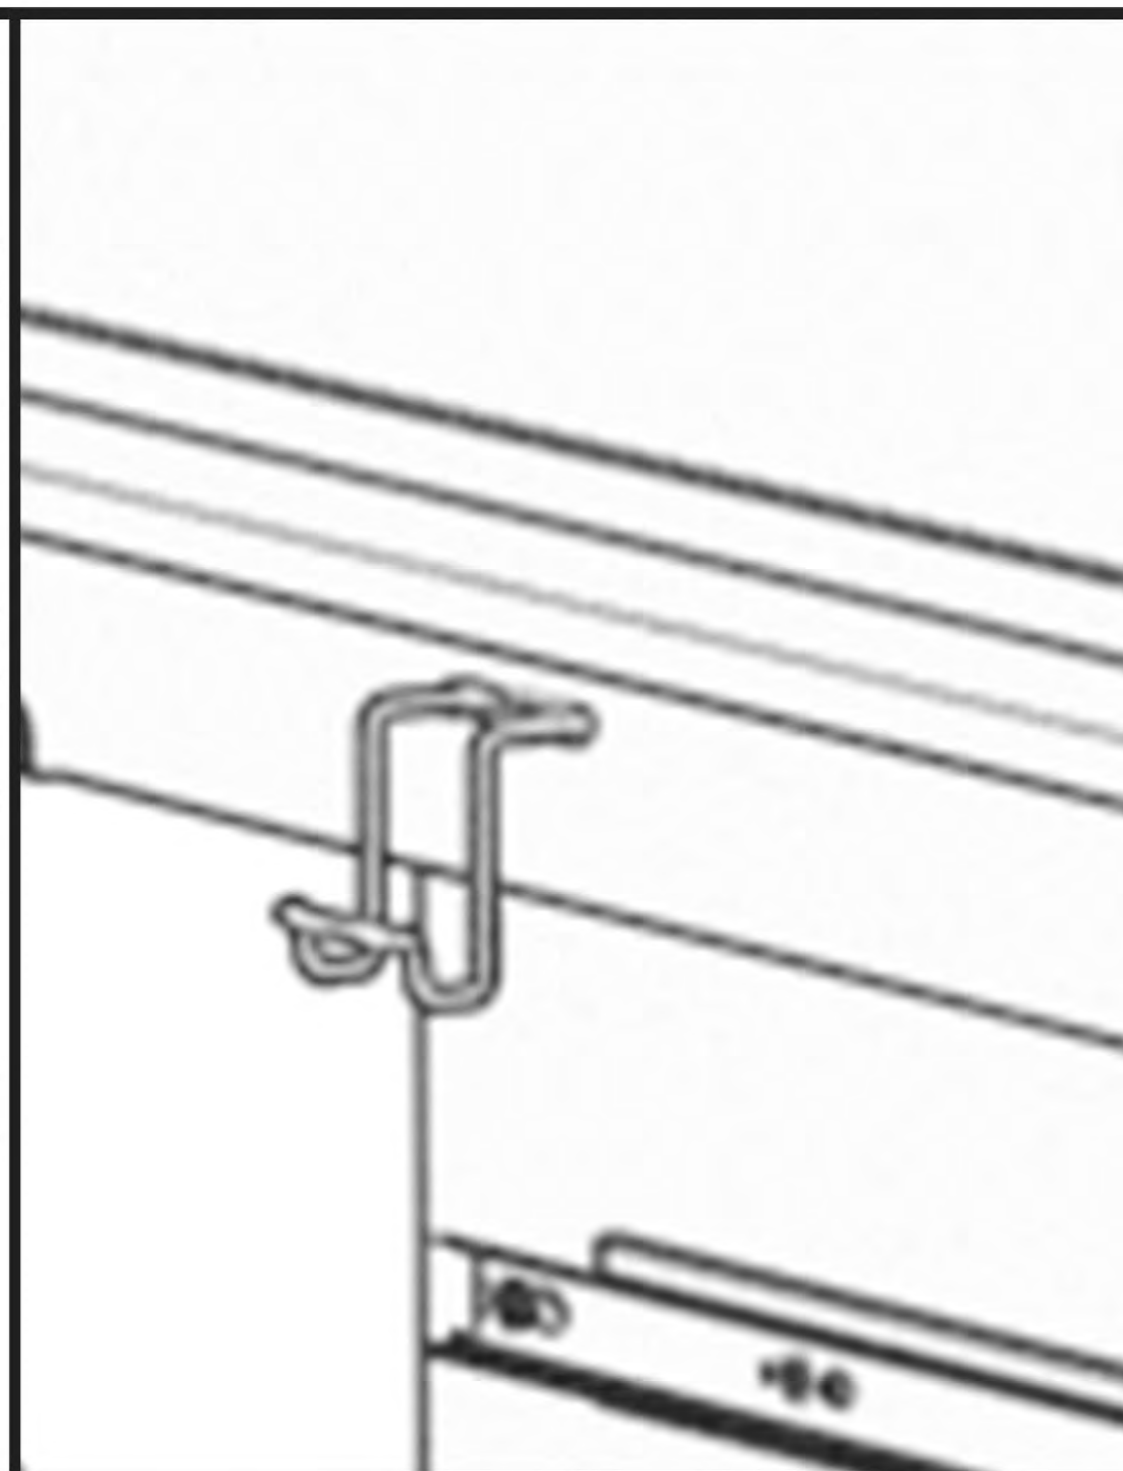

Детская растущая парта

Инструкция по сборке

EAC

CAUTION!

1. For indoor use only.
2. This product should be placed on a flat surface.
3. Please immediately wipe clean the desktop surface if any liquid is splashed on it.
4. Please check screws regularly to ensure there are no loose parts during daily use.
5. Only tightly fasten all the screws once the desk and chair have been assembled properly.
6. Use a damp cloth to clean the desktop surface.
7. Don't put product in the place where there is corrosive gas and moisture in case of damage.
8. Maximum load - 50kg

Внимание: обе ножки должны быть установлены на одном уровне