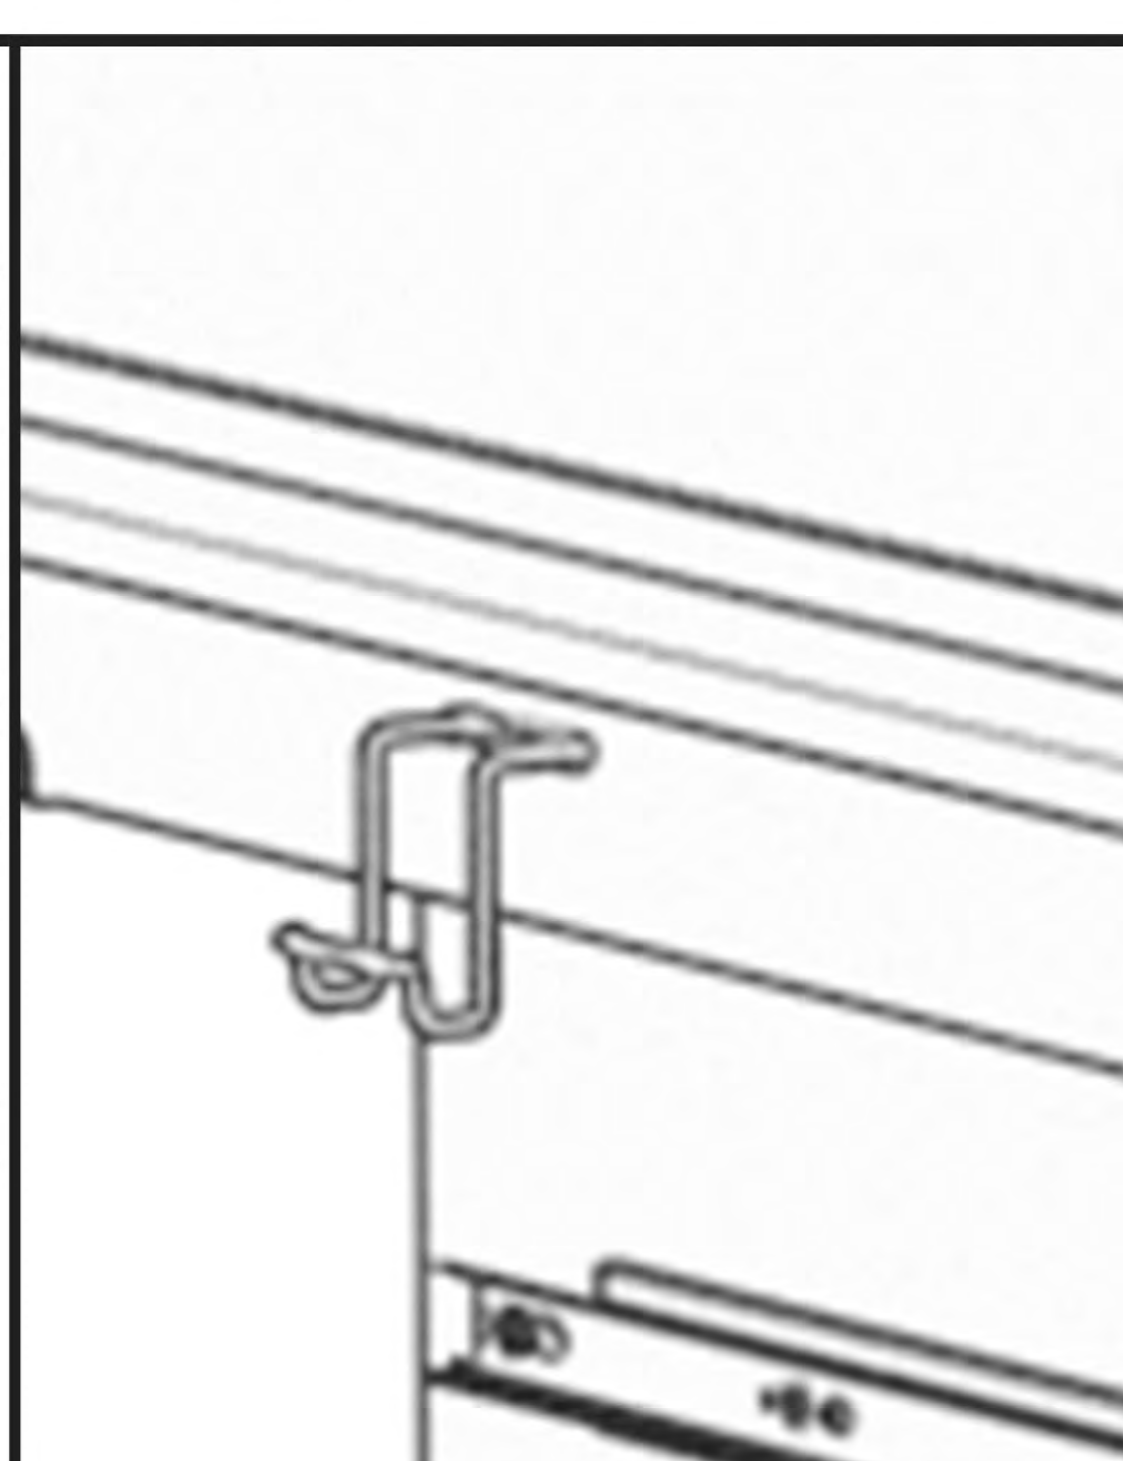

Детская растущая парта

Инструкция по сборке

EAC

CAUTION!

1. For indoor use only.
2. This product should be placed on a flat surface.
3. Please immediately wipe clean the desktop surface if any liquid is splashed on it.
4. Please check screws regularly to ensure there are no loose parts during daily use.
5. Only tightly fasten all the screws once the desk and chair have been assembled properly.
6. Use a damp cloth to clean the desktop surface.
7. Don't put product in the place where there is corrosive gas and moisture in case of damage.
8. Maximum load - 50kg

Внимание: обе ножки должны быть установлены на одном уровне