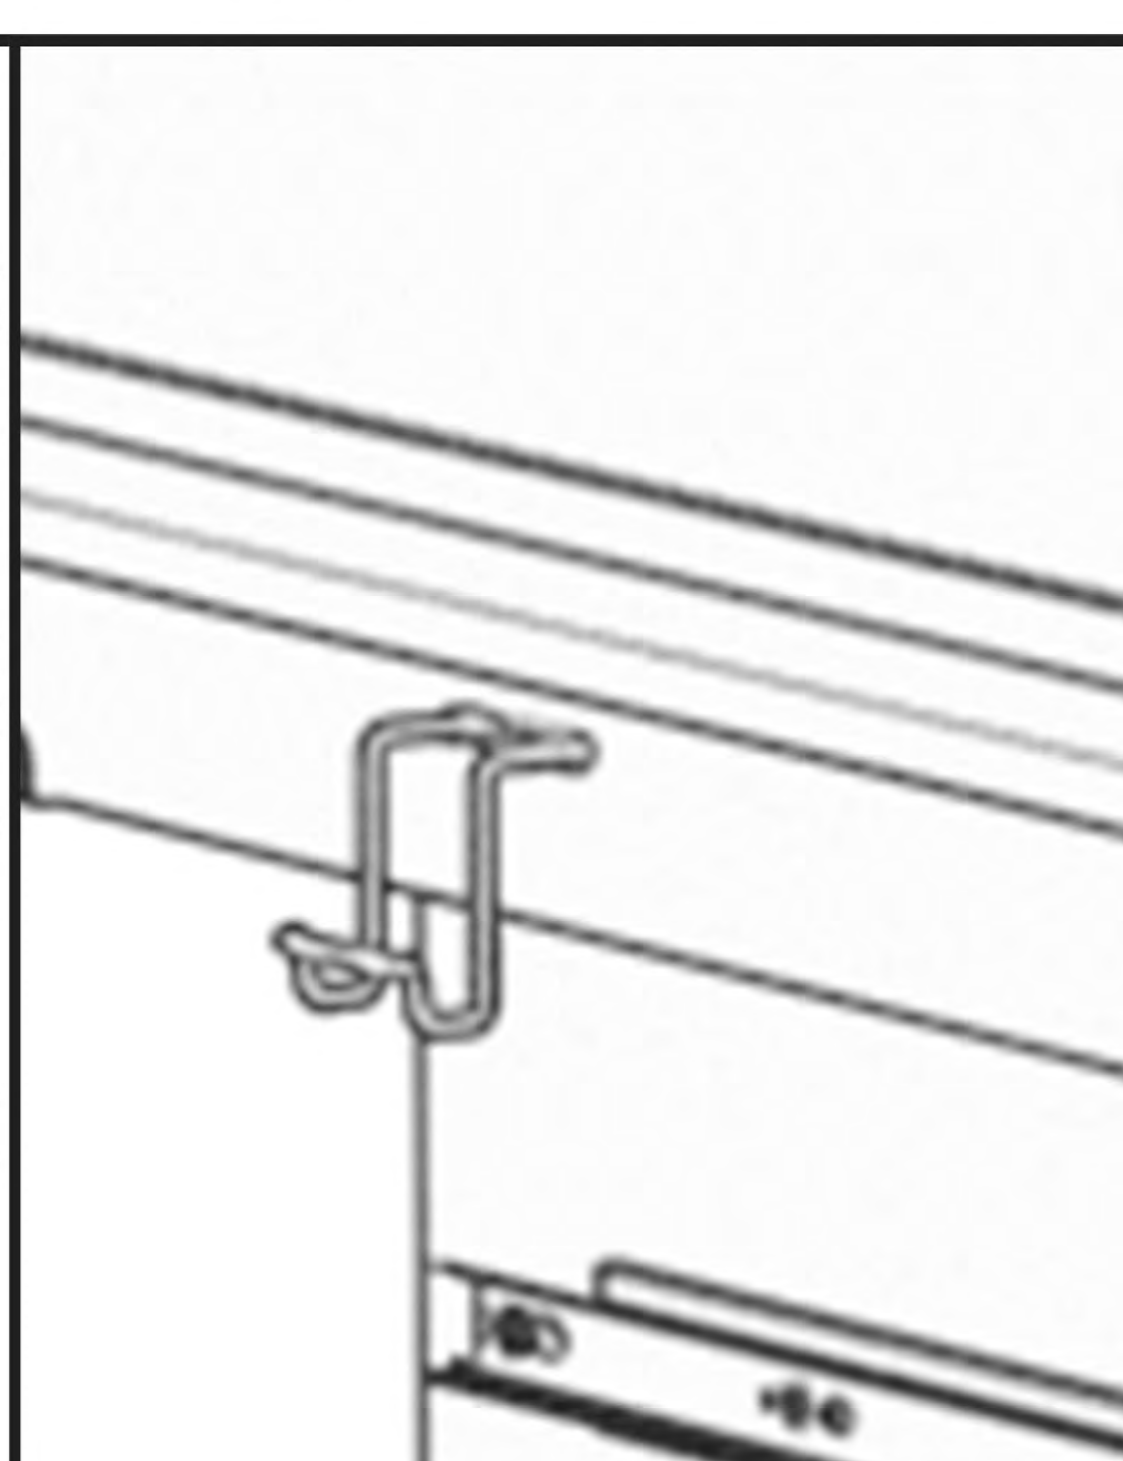

Детская растущая парта

Инструкция по сборке

CAUTION!

1. For indoor use only.
2. This product should be placed on a flat surface.
3. Please immediately wipe clean the desktop surface if any liquid is splashed on it.
4. Please check screws regularly to ensure there are no loose parts during daily use.
5. Only tightly fasten all the screws once the desk and chair have been assembled properly.
6. Use a damp cloth to clean the desktop surface.
7. Don't put product in the place where there is corrosive gas and moisture in case of damage.
8. Maximum load - 50kg

Внимание: обе ножки должны быть установлены на одном уровне

EAC