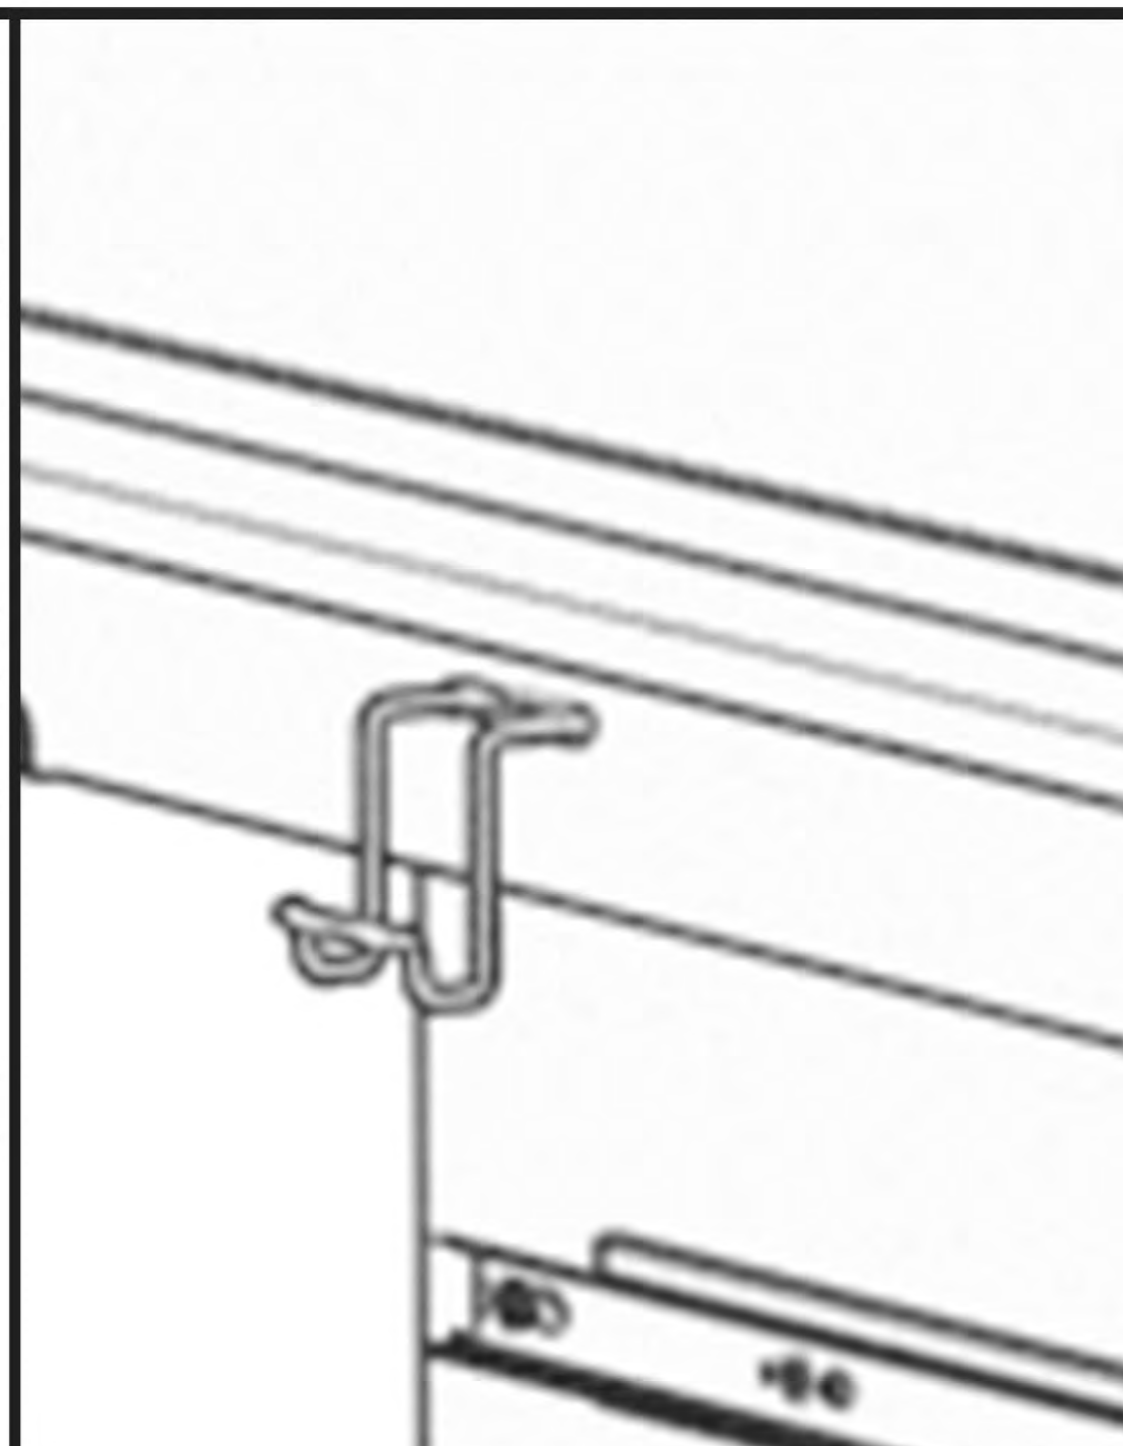

Детская растущая парта

Инструкция по сборке

EAC

CAUTION!

1. For indoor use only.
2. This product should be placed on a flat surface.
3. Please immediately wipe clean the desktop surface if any liquid is splashed on it.
4. Please check screws regularly to ensure there are no loose parts during daily use.
5. Only tightly fasten all the screws once the desk and chair have been assembled properly.
6. Use a damp cloth to clean the desktop surface.
7. Don't put product in the place where there is corrosive gas and moisture in case of damage.
8. Maximum load - 50kg

Внимание: обе ножки должны быть установлены на одном уровне