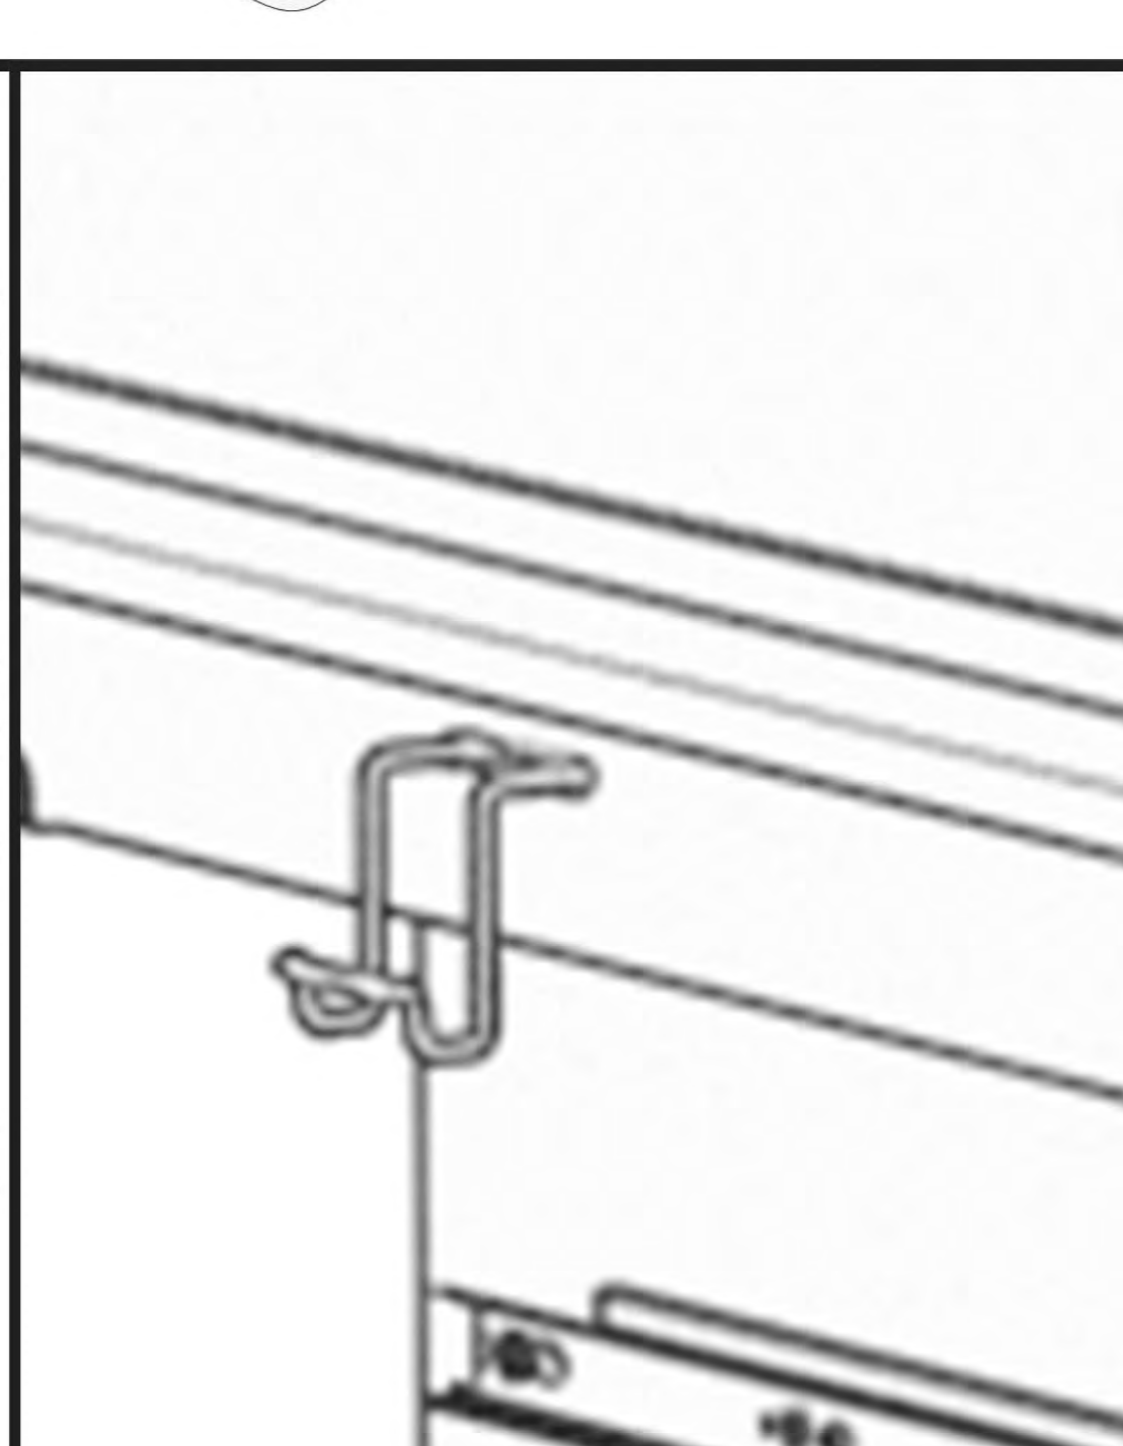

Детская растущая парта

Инструкция по сборке

EAC

CAUTION!

1. For indoor use only.
2. This product should be placed on a flat surface.
3. Please immediately wipe clean the desktop surface if any liquid is splashed on it.
4. Please check screws regularly to ensure there are no loose parts during daily use.
5. Only tightly fasten all the screws once the desk and chair have been assembled properly.
6. Use a damp cloth to clean the desktop surface.
7. Don't put product in the place where there is corrosive gas and moisture in case of damage.
8. Maximum load - 50kg

Внимание: обе ножки должны быть установлены на одном уровне