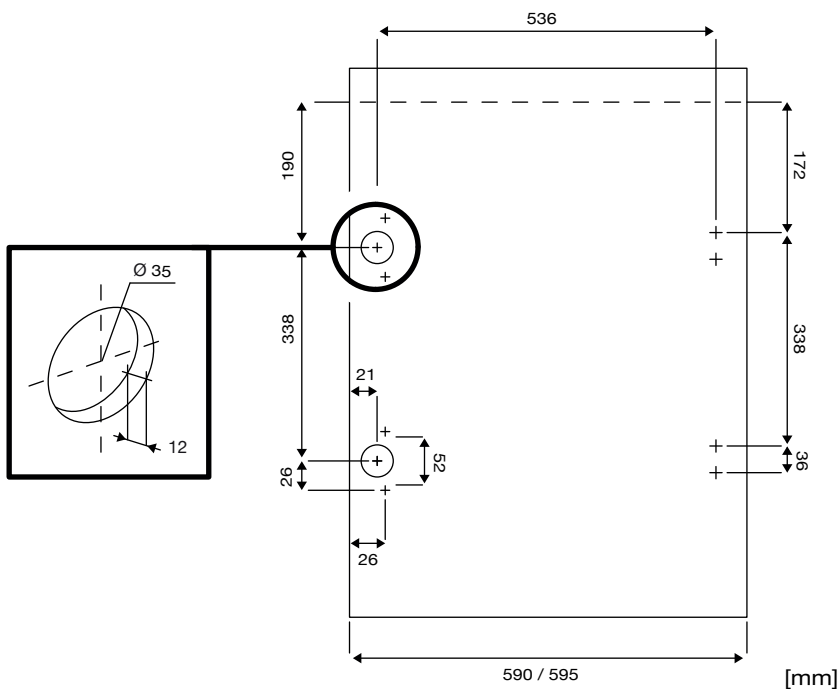

Built-in Installation Guide

CE

Document Number: 2807110175_New

2

3

4

R

4