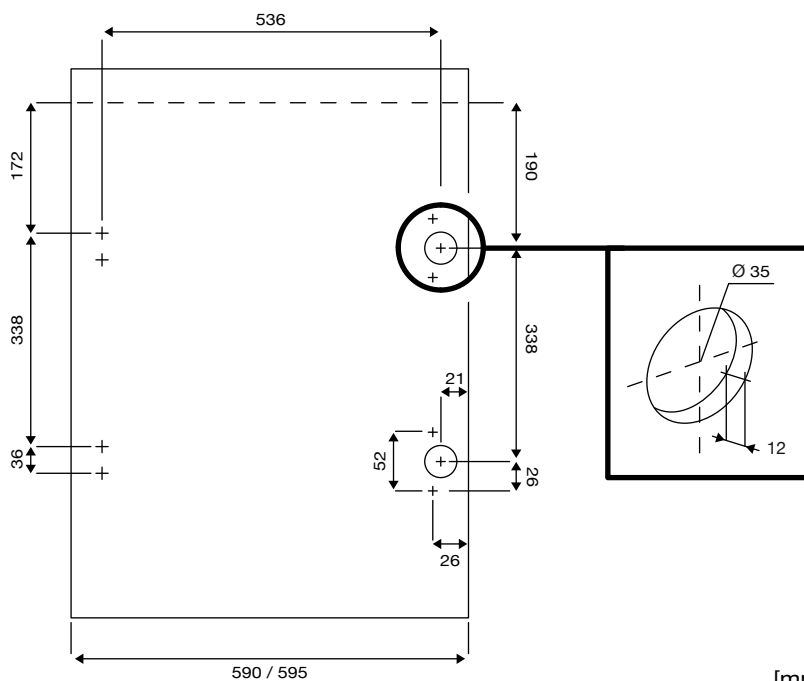

Built-in Installation Guide

CE

Document Number: 2807110175_New

2

3

4

R

4