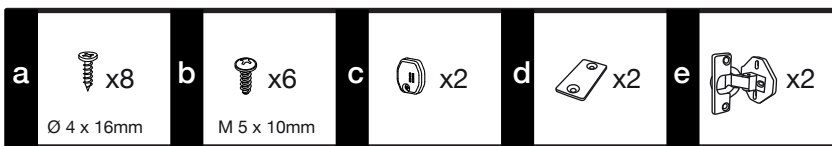

Built-in Installation Guide

CE

Document Number: 2807110175_New

2

3

4

R

4