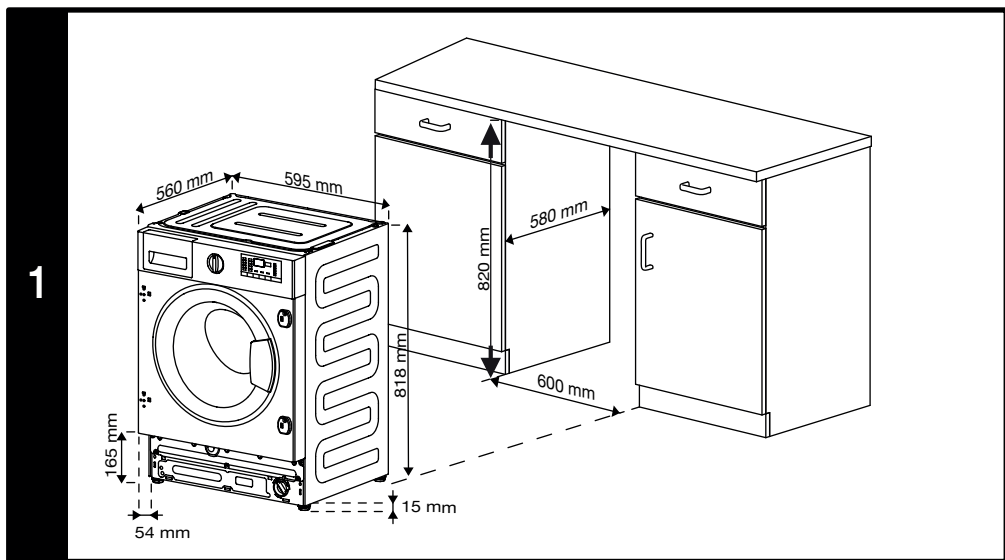

Built-in Installation Guide

CE

Document Number: 2807110175_New

2

3

4

R

4