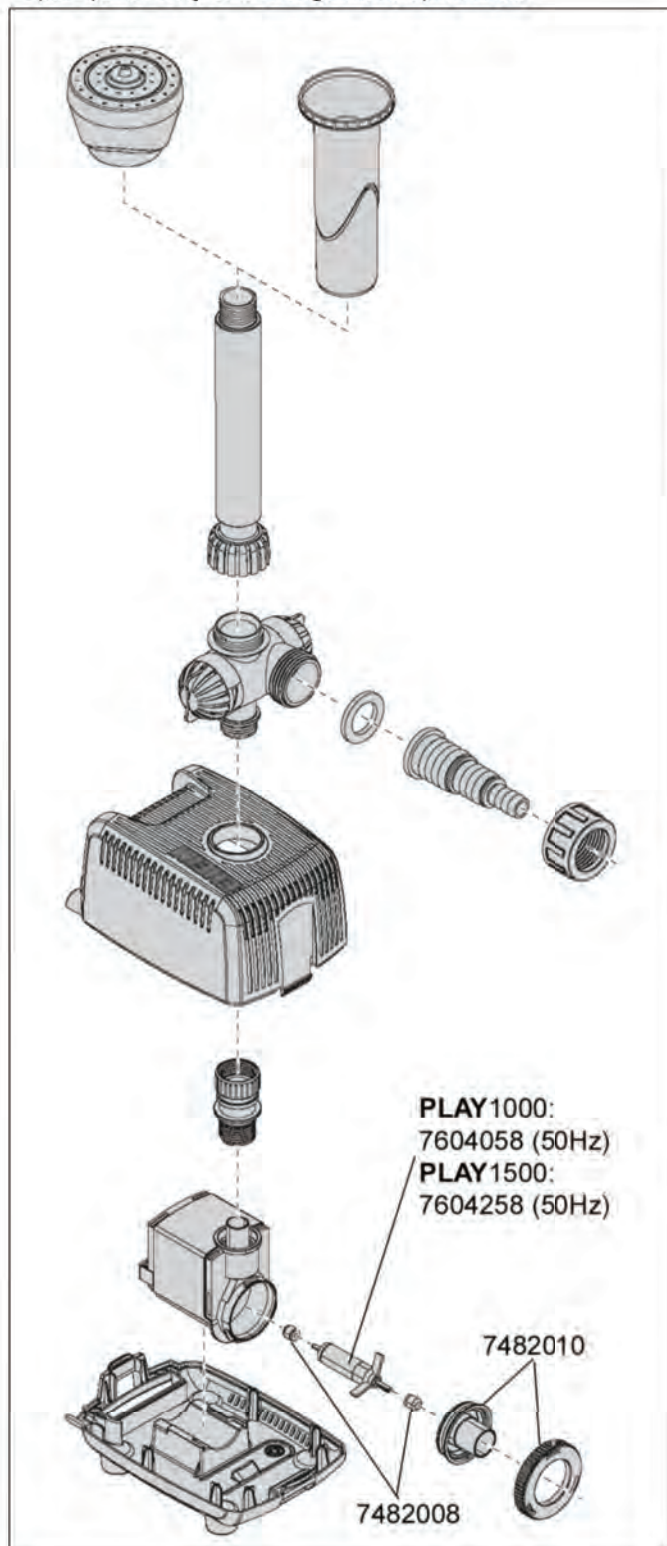

5100 Water feature pump **PLAY**1000

5101 Water feature pump **PLAY**1500

EHEIM

Spare parts. Subject to change without prior notice

Order no.	Spare part	5100/5101
7482008	Ceramic bush with dampening rubber (2 pieces)	
7482010	Pump cover with ceramic bush, sealing ring and locking ring	
7604058	Impeller (50Hz) with ceramic shaft for PLAY 1000, type 5100	
7604258	Impeller (50Hz) with ceramic shaft for PLAY 1500, type 5101	