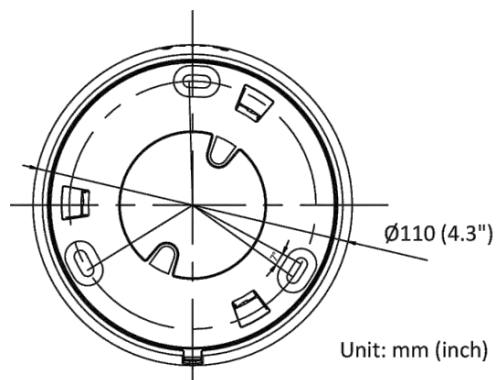

▪ **Dimension**

Unit: mm (inch)

▪ **Accessory**

DS-1281ZJ-S

Inclined Ceiling
Mount

DS-1280ZJ-S

Junction Box

DS-1276ZJ-SUS

Corner Mount

DS-1275ZJ-SUS

Vertical Pole Mount

DS-1272ZJ-110-TRS

Wall Mount