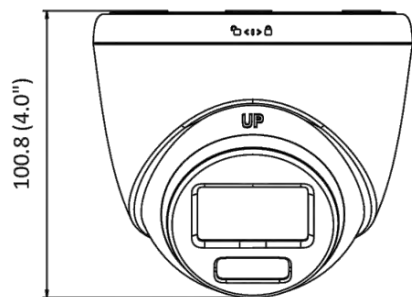

▪ **Dimension**

Unit: mm (inch)

▪ **Accessory**

DS-1281ZJ-S

Inclined Ceiling
Mount

DS-1280ZJ-S

Junction Box

DS-1276ZJ-SUS

Corner Mount

DS-1275ZJ-SUS

Vertical Pole Mount

DS-1272ZJ-110-TRS

Wall Mount