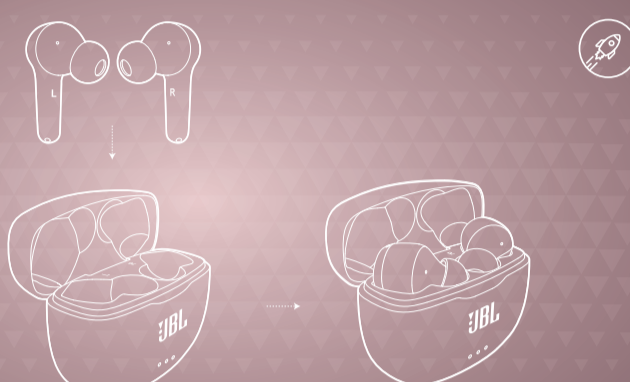

QUICK START GUIDE

TUNE215TWS

WHAT'S IN THE BOX

HOW TO WEAR

FIRST TIME USE

POWER ON & CONNECT

PAIRING

POWER OFF

MANUAL CONTROLS

BUTTON COMMAND

CHARGING

LED BEHAVIORS

TECH SPEC

Model: TUNE215TWS
Driver size: 6.0 mm / 0.24" Dynamic driver
Power supply: 5V --- 1 A
Weight: 62.1 g / 0.137 lbs
Earpiece: 5.4 g / 0.012 lbs / pc (10.8 g / 0.024 lbs combined)
Charging case: 51.3 g / 0.113 lbs
Headset battery type: Lithium polymer Battery (55 mAh / 3.7V)
Charging case battery type: Lithium polymer Battery (660 mAh / 3.7V)
Charging time: < 2 hrs from empty
Music playtime with BT on: 5 hrs
Frequency Response: 20 Hz – 20 kHz
Impedance: 14 ohm
Sensitivity: 108 dB SPL@1 kHz / 1 mW
Maximum SPL: 95 dB
Microphone sensitivity: -30 dBV / Pa@1 kHz
Bluetooth version: 5.0
Bluetooth profile version: A2DP 1.3, AVRCP 1.6, HFP 1.7
Bluetooth transmitter frequency range: 2.4 GHz – 2.4835 GHz
Bluetooth transmitter power: < 6 dbm
Bluetooth transmitter modulation: GFSK, π/4 DQPSK, 8DPSK
Maximum operation temperature: 45 °C