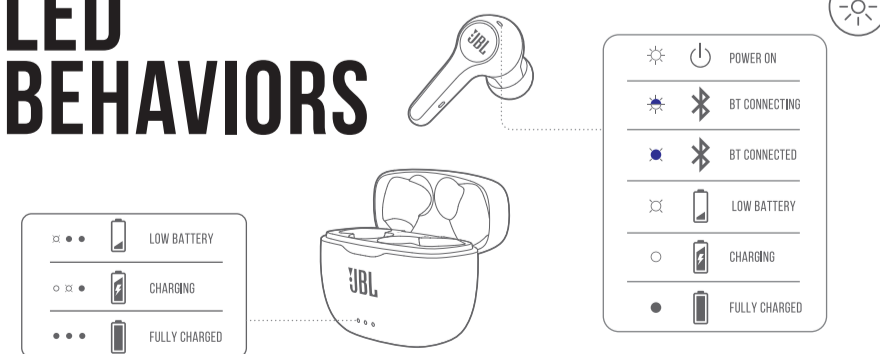

MANUAL CONTROLS

BUTTON COMMAND

CHARGING

LED BEHAVIORS

TECH SPEC

Model: TUNE215TWS
Driver size: 6.0 mm / 0.24" Dynamic driver
Power supply: 5V --- 1 A
Weight: 62.1 g / 0.137 lbs
Earpiece: 5.4 g / 0.012 lbs / pc (10.8 g / 0.024 lbs combined)
Charging case: 51.3 g / 0.113 lbs
Headset battery type: Lithium polymer Battery (55 mAh / 3.7V)
Charging case battery type: Lithium polymer Battery (660 mAh / 3.7V)
Charging time: < 2 hrs from empty
Music playtime with BT on: 5 hrs
Frequency Response: 20 Hz – 20 kHz
Impedance: 14 ohm
Sensitivity: 108 dB SPL@1 kHz / 1 mW
Maximum SPL: 95 dB
Microphone sensitivity: -30 dBV / Pa@1 kHz
Bluetooth version: 5.0
Bluetooth profile version: A2DP 1.3, AVRCP 1.6, HFP 1.7
Bluetooth transmitter frequency range: 2.4 GHz – 2.4835 GHz
Bluetooth transmitter power: < 6 dbm
Bluetooth transmitter modulation: GFSK, π/4 DQPSK, 8DPSK
Maximum operation temperature: 45 °C