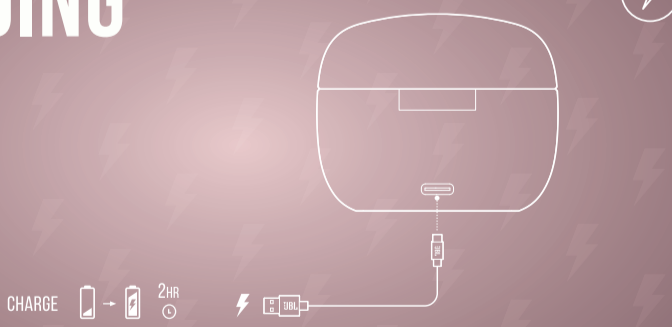

QUICK START GUIDE

TUNE215TWS

WHAT'S IN THE BOX

HOW TO WEAR

FIRST TIME USE

POWER ON & CONNECT

PAIRING

POWER OFF

MANUAL CONTROLS

BUTTON COMMAND

CHARGING

LED BEHAVIORS

TECH SPEC

Model: TUNE215TWS
Driver size: 6.0 mm / 0.24" Dynamic driver
Power supply: 5V --- 1 A
Weight: 62.1 g / 0.137 lbs
Earpiece: 5.4 g / 0.012 lbs / pc (10.8 g / 0.024 lbs combined)
Charging case: 51.3 g / 0.113 lbs
Headset battery type: Lithium polymer Battery (55 mAh / 3.7V)
Charging case battery type: Lithium polymer Battery (660 mAh / 3.7V)
Charging time: < 2 hrs from empty
Music playtime with BT on: 5 hrs
Frequency Response: 20 Hz – 20 kHz
Impedance: 14 ohm
Sensitivity: 108 dB SPL@1 kHz / 1 mW
Maximum SPL: 95 dB
Microphone sensitivity: -30 dBV / Pa@1 kHz
Bluetooth version: 5.0
Bluetooth profile version: A2DP 1.3, AVRCP 1.6, HFP 1.7
Bluetooth transmitter frequency range: 2.4 GHz – 2.4835 GHz
Bluetooth transmitter power: < 6 dbm
Bluetooth transmitter modulation: GFSK, π/4 DQPSK, 8DPSK
Maximum operation temperature: 45 °C