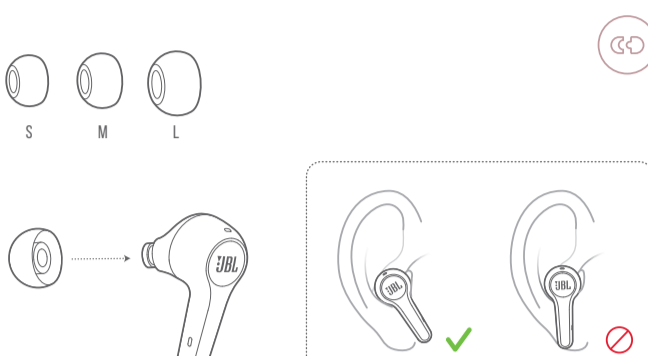

QUICK START GUIDE

TUNE215TWS

WHAT'S IN THE BOX

HOW TO WEAR

FIRST TIME USE

POWER ON & CONNECT

PAIRING

POWER OFF

MANUAL CONTROLS

BUTTON COMMAND

CHARGING

LED BEHAVIORS

TECH SPEC

Model: TUNE215TWS
Driver size: 6.0 mm / 0.24" Dynamic driver
Power supply: 5V --- 1 A
Weight: 62.1 g / 0.137 lbs
Earpiece: 5.4 g / 0.012 lbs / pc (10.8 g / 0.024 lbs combined)
Charging case: 51.3 g / 0.113 lbs
Headset battery type: Lithium polymer Battery (55 mAh / 3.7V)
Charging case battery type: Lithium polymer Battery (660 mAh / 3.7V)
Charging time: < 2 hrs from empty
Music playtime with BT on: 5 hrs
Frequency Response: 20 Hz – 20 kHz
Impedance: 14 ohm
Sensitivity: 108 dB SPL@1 kHz / 1 mW
Maximum SPL: 95 dB
Microphone sensitivity: -30 dBV / Pa@1 kHz
Bluetooth version: 5.0
Bluetooth profile version: A2DP 1.3, AVRCP 1.6, HFP 1.7
Bluetooth transmitter frequency range: 2.4 GHz – 2.4835 GHz
Bluetooth transmitter power: < 6 dbm
Bluetooth transmitter modulation: GFSK, π/4 DQPSK, 8DPSK
Maximum operation temperature: 45 °C