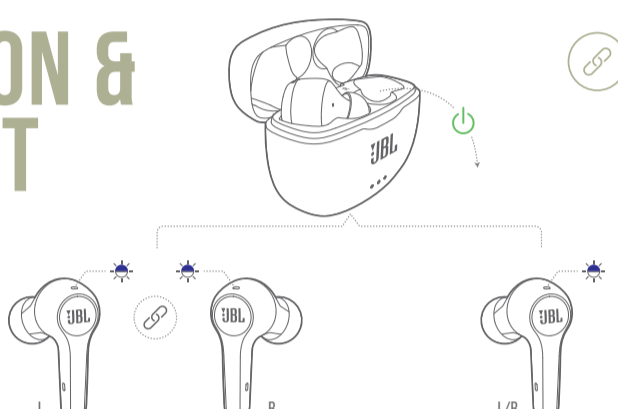

QUICK START GUIDE

TUNE215TWS

WHAT'S IN THE BOX

HOW TO WEAR

FIRST TIME USE

POWER ON & CONNECT

PAIRING

POWER OFF

MANUAL CONTROLS

BUTTON COMMAND

CHARGING

LED BEHAVIORS

TECH SPEC

Model: TUNE215TWS
Driver size: 6.0 mm / 0.24" Dynamic driver
Power supply: 5V --- 1 A
Weight: 62.1 g / 0.137 lbs
Earpiece: 5.4 g / 0.012 lbs / pc (10.8 g / 0.024 lbs combined)
Charging case: 51.3 g / 0.113 lbs
Headset battery type: Lithium polymer Battery (55 mAh / 3.7V)
Charging case battery type: Lithium polymer Battery (660 mAh / 3.7V)
Charging time: < 2 hrs from empty
Music playtime with BT on: 5 hrs
Frequency Response: 20 Hz – 20 kHz
Impedance: 14 ohm
Sensitivity: 108 dB SPL@1 kHz / 1 mW
Maximum SPL: 95 dB
Microphone sensitivity: -30 dBV / Pa@1 kHz
Bluetooth version: 5.0
Bluetooth profile version: A2DP 1.3, AVRCP 1.6, HFP 1.7
Bluetooth transmitter frequency range: 2.4 GHz – 2.4835 GHz
Bluetooth transmitter power: < 6 dbm
Bluetooth transmitter modulation: GFSK, π/4 DQPSK, 8DPSK
Maximum operation temperature: 45 °C