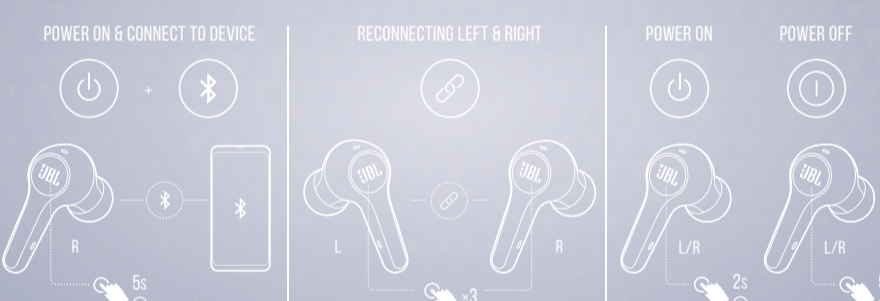

QUICK START GUIDE

TUNE215TWS

WHAT'S IN THE BOX

HOW TO WEAR

FIRST TIME USE

POWER ON & CONNECT

PAIRING

POWER OFF

MANUAL CONTROLS

BUTTON COMMAND

CHARGING

LED BEHAVIORS

TECH SPEC

Model: TUNE215TWS
Driver size: 6.0 mm / 0.24" Dynamic driver
Power supply: 5V --- 1 A
Weight: 62.1 g / 0.137 lbs
Earpiece: 5.4 g / 0.012 lbs / pc (10.8 g / 0.024 lbs combined)
Charging case: 51.3 g / 0.113 lbs
Headset battery type: Lithium polymer Battery (55 mAh / 3.7V)
Charging case battery type: Lithium polymer Battery (660 mAh / 3.7V)
Charging time: < 2 hrs from empty
Music playtime with BT on: 5 hrs
Frequency Response: 20 Hz – 20 kHz
Impedance: 14 ohm
Sensitivity: 108 dB SPL@1 kHz / 1 mW
Maximum SPL: 95 dB
Microphone sensitivity: -30 dBV / Pa@1 kHz
Bluetooth version: 5.0
Bluetooth profile version: A2DP 1.3, AVRCP 1.6, HFP 1.7
Bluetooth transmitter frequency range: 2.4 GHz – 2.4835 GHz
Bluetooth transmitter power: < 6 dbm
Bluetooth transmitter modulation: GFSK, π/4 DQPSK, 8DPSK
Maximum operation temperature: 45 °C