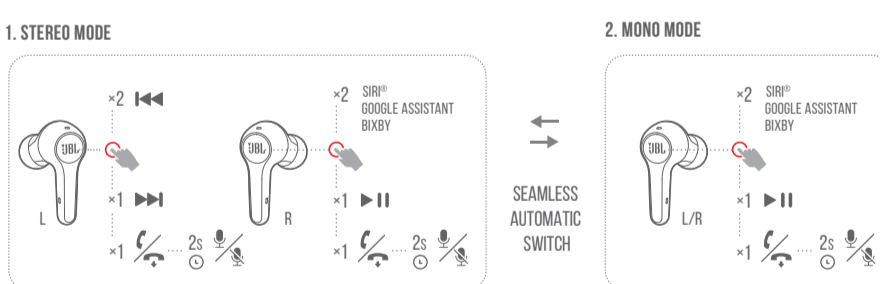

QUICK START GUIDE

TUNE215TWS

WHAT'S IN THE BOX

HOW TO WEAR

FIRST TIME USE

POWER ON & CONNECT

PAIRING

POWER OFF

MANUAL CONTROLS

BUTTON COMMAND

CHARGING

LED BEHAVIORS

TECH SPEC

Model: TUNE215TWS
Driver size: 6.0 mm / 0.24" Dynamic driver
Power supply: 5V --- 1 A
Weight: 62.1 g / 0.137 lbs
Earpiece: 5.4 g / 0.012 lbs / pc (10.8 g / 0.024 lbs combined)
Charging case: 51.3 g / 0.113 lbs
Headset battery type: Lithium polymer Battery (55 mAh / 3.7V)
Charging case battery type: Lithium polymer Battery (660 mAh / 3.7V)
Charging time: < 2 hrs from empty
Music playtime with BT on: 5 hrs
Frequency Response: 20 Hz – 20 kHz
Impedance: 14 ohm
Sensitivity: 108 dB SPL@1 kHz / 1 mW
Maximum SPL: 95 dB
Microphone sensitivity: -30 dBV / Pa@1 kHz
Bluetooth version: 5.0
Bluetooth profile version: A2DP 1.3, AVRCP 1.6, HFP 1.7
Bluetooth transmitter frequency range: 2.4 GHz – 2.4835 GHz
Bluetooth transmitter power: < 6 dbm
Bluetooth transmitter modulation: GFSK, π/4 DQPSK, 8DPSK
Maximum operation temperature: 45 °C