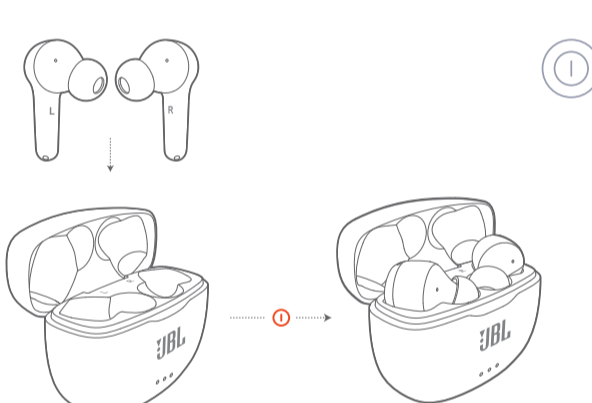

QUICK START GUIDE

TUNE215TWS

WHAT'S IN THE BOX

HOW TO WEAR

FIRST TIME USE

POWER ON & CONNECT

PAIRING

POWER OFF

MANUAL CONTROLS

BUTTON COMMAND

CHARGING

LED BEHAVIORS

TECH SPEC

Model: TUNE215TWS
Driver size: 6.0 mm / 0.24" Dynamic driver
Power supply: 5V --- 1 A
Weight: 62.1 g / 0.137 lbs
Earpiece: 5.4 g / 0.012 lbs / pc (10.8 g / 0.024 lbs combined)
Charging case: 51.3 g / 0.113 lbs
Headset battery type: Lithium polymer Battery (55 mAh / 3.7V)
Charging case battery type: Lithium polymer Battery (660 mAh / 3.7V)
Charging time: < 2 hrs from empty
Music playtime with BT on: 5 hrs
Frequency Response: 20 Hz – 20 kHz
Impedance: 14 ohm
Sensitivity: 108 dB SPL@1 kHz / 1 mW
Maximum SPL: 95 dB
Microphone sensitivity: -30 dBV / Pa@1 kHz
Bluetooth version: 5.0
Bluetooth profile version: A2DP 1.3, AVRCP 1.6, HFP 1.7
Bluetooth transmitter frequency range: 2.4 GHz – 2.4835 GHz
Bluetooth transmitter power: < 6 dbm
Bluetooth transmitter modulation: GFSK, π/4 DQPSK, 8DPSK
Maximum operation temperature: 45 °C