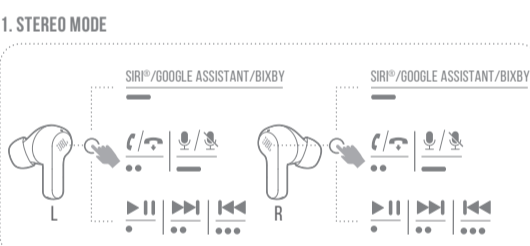

QUICK START GUIDE

WAVE200 TWS

WHAT'S IN THE BOX

HOW TO WEAR

1 TRY DIFFERENT SIZES OF EARTIPS FOR BEST FIT AND SEAL.

FIRST TIME USE

POWER ON & CONNECT

CHOOSE "JBL WAVE200TWS" TO CONNECT

DUAL CONNECT

BUTTON COMMAND

- TAP × 1
- TAP × 2
- TAP × 3
- HOLD (2s)

1. STEREO MODE

2. MONO MODE

SEAMLESS AUTOMATIC SWITCH

POWER OFF

MANUAL CONTROLS