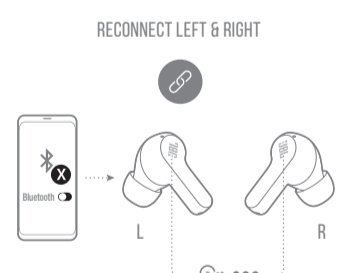

RECONNECT LEFT & RIGHT