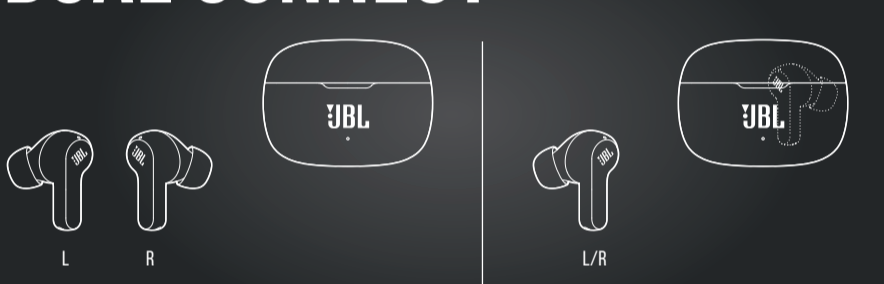

QUICK START GUIDE

WAVE200 TWS

WHAT'S IN THE BOX

HOW TO WEAR

1 TRY DIFFERENT SIZES OF EARTIPS FOR BEST FIT AND SEAL.

FIRST TIME USE

POWER ON & CONNECT

CHOOSE "JBL WAVE200TWS" TO CONNECT

DUAL CONNECT

BUTTON COMMAND

- TAP × 1
- TAP × 2
- TAP × 3
- HOLD (2s)

1. STEREO MODE

2. MONO MODE

SEAMLESS AUTOMATIC SWITCH

POWER OFF

MANUAL CONTROLS