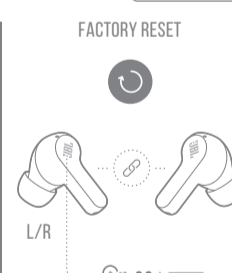

FACTORY RESET