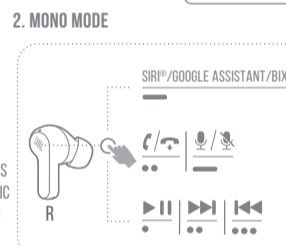

QUICK START GUIDE

WAVE200 TWS

WHAT'S IN THE BOX

HOW TO WEAR

1 TRY DIFFERENT SIZES OF EARTIPS FOR BEST FIT AND SEAL.

FIRST TIME USE

POWER ON & CONNECT

CHOOSE "JBL WAVE200TWS" TO CONNECT

DUAL CONNECT

BUTTON COMMAND

- TAP × 1
- TAP × 2
- TAP × 3
- HOLD (2s)

1. STEREO MODE

2. MONO MODE

SEAMLESS AUTOMATIC SWITCH

POWER OFF

MANUAL CONTROLS