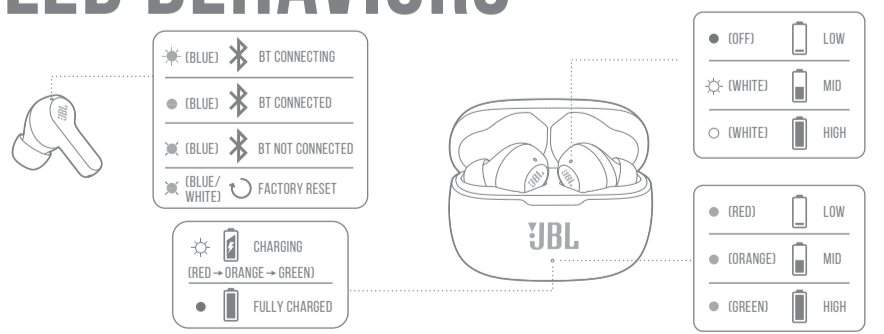

LED BEHAVIORS

TECH SPEC

Model:	WAVE200TWS
Driver size:	8 mm/ 0.315" Dynamic Driver
Power supply:	5V --- 1 A
Weight:	47.5 g/ 0.105 lbs
Headset battery type:	Lithium-ion Battery (48 mAh/ 3.7 V)
Charging case battery type:	Lithium-ion Battery(500 mAh/ 3.7 V)
Charging time:	2 hrs from empty
Music playtime with BT on:	up to 5 hrs
Frequency response:	20 Hz – 20 kHz
Impedance:	16 ohm
Sensitivity:	108 dB SPL@1 kHz
Maximum SPL:	93 dB
Microphone sensitivity:	-38 dBV/Pa @1 kHz
Bluetooth version:	5.0
Bluetooth profile version:	A2DP V1.3, AVRCP V1.6, HFP V1.7
Bluetooth transmitter frequency range:	2.400 GHz – 2.4835 GHz
Bluetooth transmitter power:	12 dBm
Bluetooth transmitter modulation:	GFSK, π/4 QPSK, 8DPSK
Maximum operation temperature:	45°C