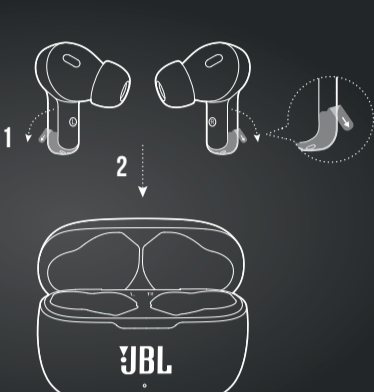

QUICK START GUIDE

WAVE200 TWS

WHAT'S IN THE BOX

HOW TO WEAR

1 TRY DIFFERENT SIZES OF EARTIPS FOR BEST FIT AND SEAL.

FIRST TIME USE

POWER ON & CONNECT

CHOOSE "JBL WAVE200TWS" TO CONNECT

DUAL CONNECT

BUTTON COMMAND

- TAP × 1
- TAP × 2
- TAP × 3
- HOLD (2s)

1. STEREO MODE

2. MONO MODE

SEAMLESS AUTOMATIC SWITCH

POWER OFF

MANUAL CONTROLS

- TAP × 1
- TAP × 2
- TAP × 3
- HOLD (5s)

CONNECT TO A NEW BLUETOOTH DEVICE

RECONNECT LEFT & RIGHT

FACTORY RESET

CHARGING

LED BEHAVIORS

TECH SPEC

Model:	WAVE200TWS
Driver size:	8 mm/ 0.315" Dynamic Driver
Power supply:	5V --- 1 A
Weight:	47.5 g/ 0.105 lbs
Headset battery type:	Lithium-ion Battery (48 mAh/ 3.7 V)
Charging case battery type:	Lithium-ion Battery(500 mAh/ 3.7 V)
Charging time:	2 hrs from empty
Music playtime with BT on:	up to 5 hrs
Frequency response:	20 Hz – 20 kHz
Impedance:	16 ohm
Sensitivity:	108 dB SPL@1 kHz
Maximum SPL:	93 dB
Microphone sensitivity:	-38 dBV/Pa @1 kHz
Bluetooth version:	5.0
Bluetooth profile version:	A2DP V1.3, AVRCP V1.6, HFP V1.7
Bluetooth transmitter frequency range:	2.400 GHz – 2.4835 GHz
Bluetooth transmitter power:	12 dBm
Bluetooth transmitter modulation:	GFSK, π/4 QPSK, 8DPSK
Maximum operation temperature:	45°C