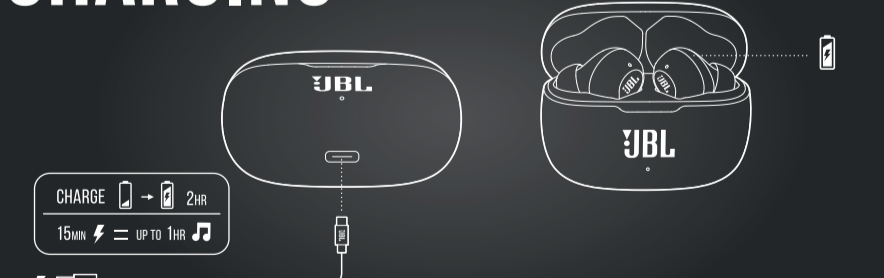

- TAP × 1
- TAP × 2
- TAP × 3
- HOLD (5s)

CONNECT TO A NEW BLUETOOTH DEVICE

RECONNECT LEFT & RIGHT

FACTORY RESET

CHARGING

LED BEHAVIORS

TECH SPEC

Model:	WAVE200TWS
Driver size:	8 mm/ 0.315" Dynamic Driver
Power supply:	5V --- 1 A
Weight:	47.5 g/ 0.105 lbs
Headset battery type:	Lithium-ion Battery (48 mAh/ 3.7 V)
Charging case battery type:	Lithium-ion Battery(500 mAh/ 3.7 V)
Charging time:	2 hrs from empty
Music playtime with BT on:	up to 5 hrs
Frequency response:	20 Hz – 20 kHz
Impedance:	16 ohm
Sensitivity:	108 dB SPL@1 kHz
Maximum SPL:	93 dB
Microphone sensitivity:	-38 dBV/Pa @1 kHz
Bluetooth version:	5.0
Bluetooth profile version:	A2DP V1.3, AVRCP V1.6, HFP V1.7
Bluetooth transmitter frequency range:	2.400 GHz – 2.4835 GHz
Bluetooth transmitter power:	12 dBm
Bluetooth transmitter modulation:	GFSK, π/4 QPSK, 8DPSK
Maximum operation temperature:	45°C