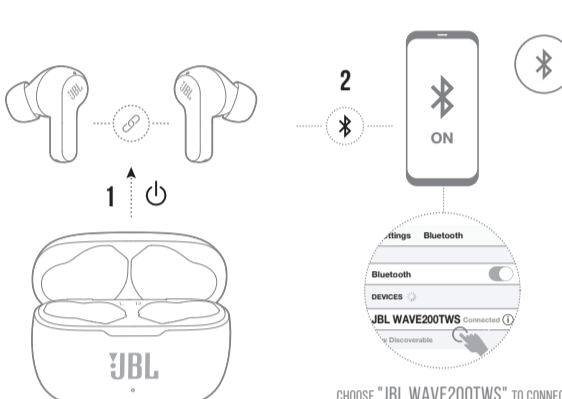

QUICK START GUIDE

WAVE200 TWS

WHAT'S IN THE BOX

HOW TO WEAR

1 TRY DIFFERENT SIZES OF EARTIPS FOR BEST FIT AND SEAL.

FIRST TIME USE

POWER ON & CONNECT

CHOOSE "JBL WAVE200TWS" TO CONNECT

DUAL CONNECT

BUTTON COMMAND

- TAP × 1
- TAP × 2
- TAP × 3
- HOLD (2s)

1. STEREO MODE

2. MONO MODE

SEAMLESS AUTOMATIC SWITCH

POWER OFF

MANUAL CONTROLS