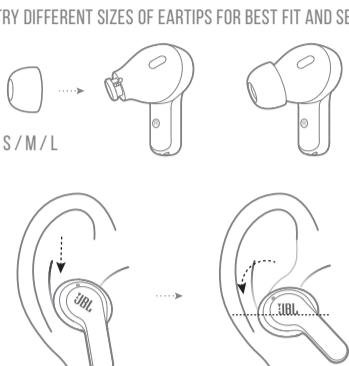

QUICK START GUIDE

WAVE200 TWS

WHAT'S IN THE BOX

HOW TO WEAR

1 TRY DIFFERENT SIZES OF EARTIPS FOR BEST FIT AND SEAL.

FIRST TIME USE

POWER ON & CONNECT

CHOOSE "JBL WAVE200TWS" TO CONNECT

DUAL CONNECT

BUTTON COMMAND

- TAP × 1
- TAP × 2
- TAP × 3
- HOLD (2s)

1. STEREO MODE

2. MONO MODE

SEAMLESS AUTOMATIC SWITCH

POWER OFF

MANUAL CONTROLS