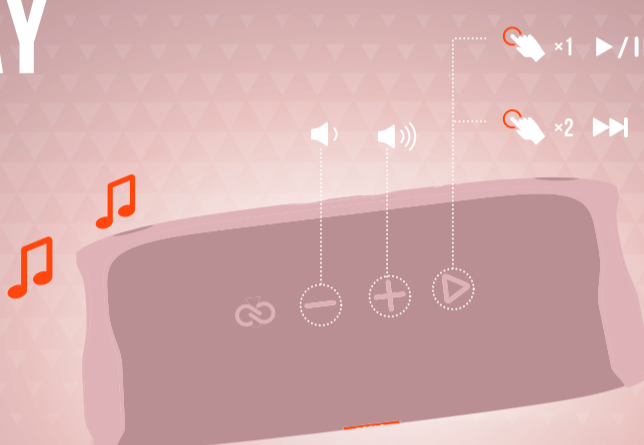

QUICK START GUIDE

FLIP 5

WHAT'S IN THE BOX

BLUETOOTH PAIRING

PLAY

PARTYBOOST

1.

2.

APP

JBL CONNECT

USE THE JBL CONNECT APP FOR SPEAKER CONFIGURATION AND SOFTWARE UPGRADE.

CHARGING

USB

WATERPROOF IPX7

30 MINS

1M

TECH SPEC

BLUETOOTH® VERSION:	4.2
SUPPORT:	A2DP V1.3, AVRCP V1.6
TRANSDUCER:	44 X 80MM
RATED POWER:	20W RMS
FREQUENCY RESPONSE:	65HZ – 20KHZ
SIGNAL-TO-NOISE RATIO:	> 80DB
BATTERY TYPE:	LITHIUM-ION POLYMER 17.28WH (EQUIVALENT TO 3.6V, 4800MAH)
BATTERY CHARGE TIME:	2.5 HOURS (5V/3A)
MUSIC PLAYTIME:	UP TO 12 HOURS (VARIES BY VOLUME LEVEL AND AUDIO CONTENT)
BLUETOOTH® TRANSMITTER POWER:	0 – 11DBM
BLUETOOTH® TRANSMITTER FREQUENCY RANGE:	2.402 – 2.480GHZ
BLUETOOTH® TRANSMITTER MODULATION:	GFSK, π/4 DQPSK, 8DPSK
DIMENSION (W × D × H):	181 X 69 X 74MM
WEIGHT:	540G