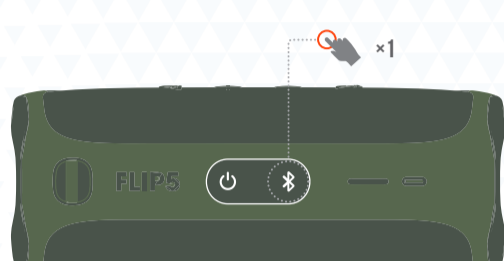

QUICK START GUIDE

FLIP 5

WHAT'S IN THE BOX

BLUETOOTH PAIRING

PLAY

PARTYBOOST

1.

2.

APP

JBL CONNECT

USE THE JBL CONNECT APP FOR SPEAKER CONFIGURATION AND SOFTWARE UPGRADE.

CHARGING

USB

WATERPROOF IPX7

30 MINS

1M

TECH SPEC

BLUETOOTH® VERSION:	4.2
SUPPORT:	A2DP V1.3, AVRCP V1.6
TRANSDUCER:	44 X 80MM
RATED POWER:	20W RMS
FREQUENCY RESPONSE:	65HZ – 20KHZ
SIGNAL-TO-NOISE RATIO:	> 80DB
BATTERY TYPE:	LITHIUM-ION POLYMER 17.28WH (EQUIVALENT TO 3.6V, 4800MAH)
BATTERY CHARGE TIME:	2.5 HOURS (5V/3A)
MUSIC PLAYTIME:	UP TO 12 HOURS (VARIES BY VOLUME LEVEL AND AUDIO CONTENT)
BLUETOOTH® TRANSMITTER POWER:	0 – 11DBM
BLUETOOTH® TRANSMITTER FREQUENCY RANGE:	2.402 – 2.480GHZ
BLUETOOTH® TRANSMITTER MODULATION:	GFSK, π/4 DQPSK, 8DPSK
DIMENSION (W × D × H):	181 X 69 X 74MM
WEIGHT:	540G