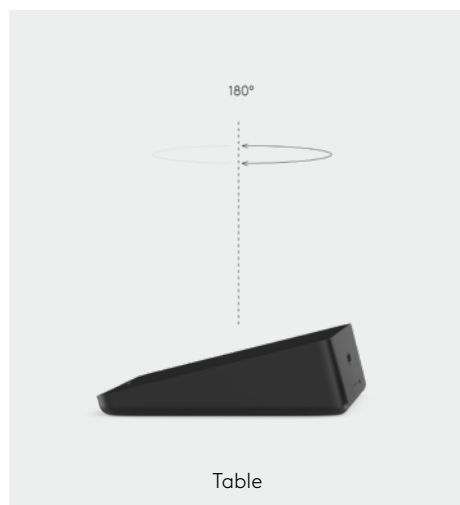

Certifications

Plenum Rated
Eca/IEC 60332-1-2 Compliant

Inside the Box

Logitech Strong USB-A to USB-C Cable: 10 or
25 meters (32.8 or 82 ft)
USB-C extension cable for tight spaces:
152 mm (6 in)
Documentation

Warranty

2-year limited hardware

Part Numbers and UPC

10 Meter
Part #: 939-001799
UPC: 97855147097

25 Meter

Part #: 939-001802
UPC: 97855147103

www.logitech.com/tap

Logitech Inc. 7700 Gateway Blvd., Newark, CA 94560
Published Jan 2019