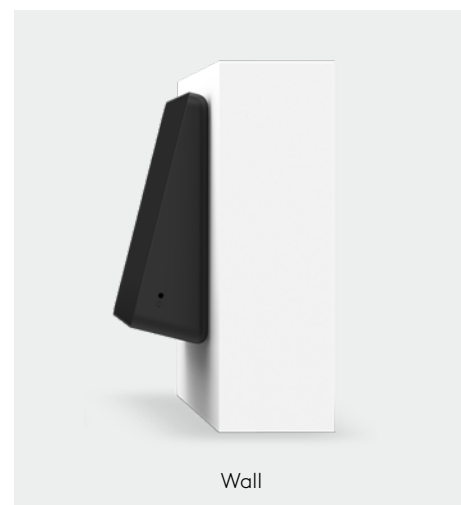

Compatibility

Logitech Tap

Inside the Box

Wall Mount Assembly (plate and cleat)
HDMI Cable Clip
Mounting Hardware
Documentation

Warranty

2-year limited hardware

Part Numbers and UPC

Part #: 939-001817
UPC: 97855147349

PC MOUNT

Product Dimensions

PC Mount with Cable Retention Clamp
1.02 x 6.46 x 9.84 in
26 x 164 x 250 mm

Compatibility

Small form factor (SFF) computer with
75 x 75 mm or 100 x 100 mm VESA pattern

Inside the Box

PC mount
VESA Mounting Plate
Cable Retention Clamp
Mounting Hardware
Documentation

Warranty

2-year limited hardware

Part Numbers and UPC

Part #: 939-001825
UPC: 97855148100

LOGITECH STRONG USB CABLE

Product Specifications

USB Type A (male) to USB Type C (male)
active optical cable
Aramid-reinforced sheath
3/4" conduit friendly

Product Dimensions

Available Lengths:
10m (32.8 ft)
25m (82 ft)

Compatibility

USB 2.0/3.0/3.1
Logitech Tap
Logitech MeetUp
Logitech Rally Camera
Self-powered USB 2.0/3.0/3.1 hubs and devices
with external power supplies
Not compatible with Logitech BRIO and other
USB bus-powered devices

Certifications

Plenum Rated
Eca/IEC 60332-1-2 Compliant

Inside the Box

Logitech Strong USB-A to USB-C Cable: 10 or
25 meters (32.8 or 82 ft)
USB-C extension cable for tight spaces:
152 mm (6 in)
Documentation

Warranty

2-year limited hardware

Part Numbers and UPC

10 Meter
Part #: 939-001799
UPC: 97855147097

25 Meter

Part #: 939-001802
UPC: 97855147103

www.logitech.com/tap

Logitech Inc. 7700 Gateway Blvd., Newark, CA 94560
Published Jan 2019

© 2019 Logitech. Logitech, the Logitech logo and other Logitech marks are owned by Logitech and may be registered. All other trademarks are the properties of their respective owners. Logitech assumes no responsibility for any errors that may appear in this publication. Product, pricing and feature information contained herein is subject to change without notice.