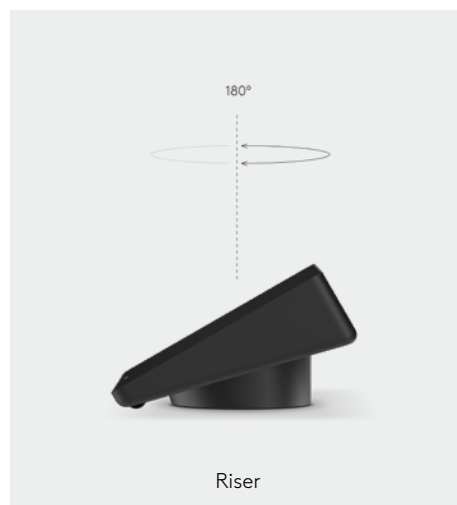

Compatibility

Logitech Tap

Inside the Box

Wall Mount Assembly (plate and cleat)
HDMI Cable Clip
Mounting Hardware
Documentation

Warranty

2-year limited hardware

Part Numbers and UPC

Part #: 939-001817
UPC: 97855147349

PC MOUNT

Product Dimensions

PC Mount with Cable Retention Clamp
1.02 x 6.46 x 9.84 in
26 x 164 x 250 mm

Compatibility

Small form factor (SFF) computer with
75 x 75 mm or 100 x 100 mm VESA pattern

Inside the Box

PC mount
VESA Mounting Plate
Cable Retention Clamp
Mounting Hardware
Documentation

Warranty

2-year limited hardware

Part Numbers and UPC

Part #: 939-001825
UPC: 97855148100

LOGITECH STRONG USB CABLE

Product Specifications

USB Type A (male) to USB Type C (male)
active optical cable
Aramid-reinforced sheath
3/4" conduit friendly

Product Dimensions

Available Lengths:
10m (32.8 ft)
25m (82 ft)

Compatibility

USB 2.0/3.0/3.1
Logitech Tap
Logitech MeetUp
Logitech Rally Camera
Self-powered USB 2.0/3.0/3.1 hubs and devices
with external power supplies
Not compatible with Logitech BRIO and other
USB bus-powered devices

Certifications

Plenum Rated
Eca/IEC 60332-1-2 Compliant

Inside the Box

Logitech Strong USB-A to USB-C Cable: 10 or
25 meters (32.8 or 82 ft)
USB-C extension cable for tight spaces:
152 mm (6 in)
Documentation

Warranty

2-year limited hardware

Part Numbers and UPC

10 Meter
Part #: 939-001799
UPC: 97855147097

25 Meter

Part #: 939-001802
UPC: 97855147103

www.logitech.com/tap

Logitech Inc. 7700 Gateway Blvd., Newark, CA 94560
Published Jan 2019

© 2019 Logitech. Logitech, the Logitech logo and other Logitech marks are owned by Logitech and may be registered. All other trademarks are the properties of their respective owners. Logitech assumes no responsibility for any errors that may appear in this publication. Product, pricing and feature information contained herein is subject to change without notice.