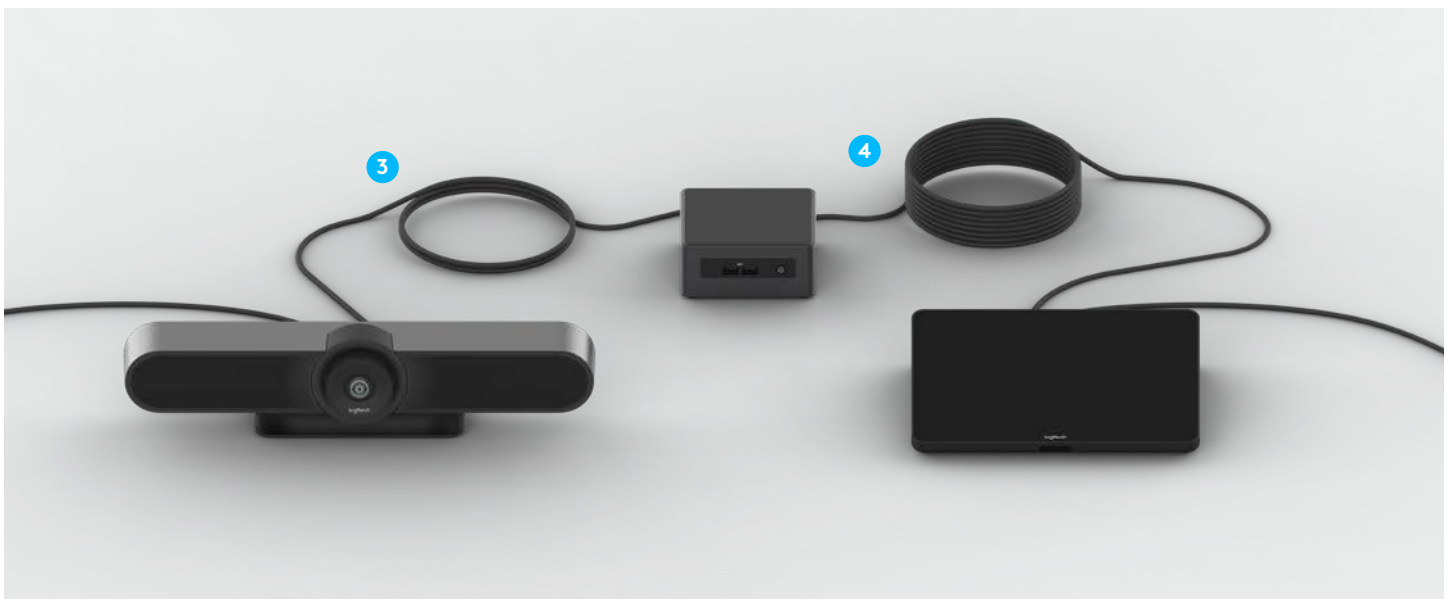

- 3 **Cable Management:** Supports down-routing of cables through the grommet for a clean appearance.

WALL MOUNT

- 1 **Flush Mounts to Any Wall:** The plate and cleat construction adds virtually no thickness for a sleek appearance.
- 2 **HDMI Cable Cinch:** Hang an HDMI cable for easy access when deployed with applications that support wired content sharing.

- 3 **In-Wall Cabling:** Supports Tap's rear and bottom cable exits so you can route cabling either within or down the wall.

PC MOUNT

- 1 Cable Retention:** Two-piece cable retention clamp relieves strain and keeps USB, HDMI, power, and network cables tight and secure.
- 2 Fits Most SFF PCs:** Robust steel mount fits small form factor (SFF) and Chromebox computers and mounting plates with a 75mm or 100mm VESA pattern.

- 3 Hideaway Design:** Includes hardware to mount a PC behind a display on the wall, or beneath a table.

LOGITECH STRONG USB CABLE

- 1 In-Wall Rated:** Aramid-reinforced, plenum-rated and Eca compliant for high pull-strength and durability in walls, above ceilings, or within standard 3/4" conduit.
- 2 Stays Connected:** Together with Tap's internal cable retention and strain relief systems, Logitech Strong USB stays securely connected, even when users move Tap around the room.
- 3 Compatible:** With support for USB 3.1, 3.0, and 2.0, the active optical cable is compatible with self-powered USB Type C devices like MeetUp and Rally Camera, or any USB Type C hub with its own power supply.
- 4 Hides the Computer:** Available in 10 and 25 meter (32.8 and 82 ft) lengths so you can move the meeting room computer — and its noise, heat, and cabling — away from participants and out of sight.