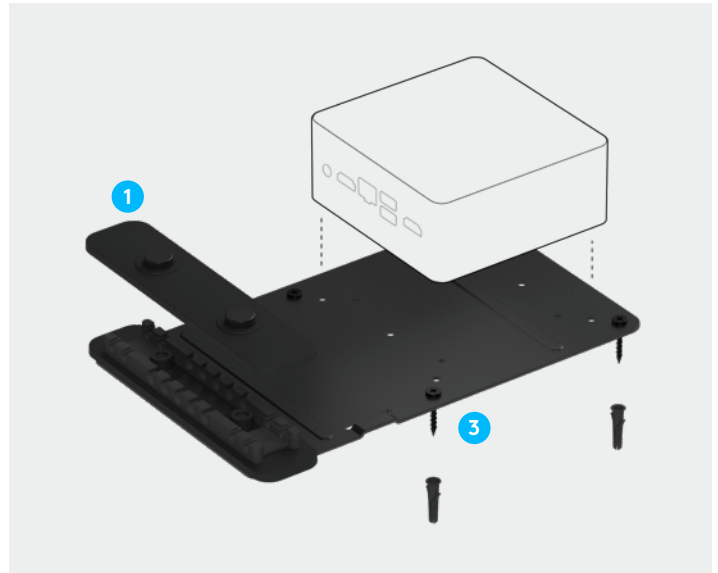

- 3 **Cable Management:** Supports down-routing of cables through the grommet for a clean appearance.

WALL MOUNT

- 1 **Flush Mounts to Any Wall:** The plate and cleat construction adds virtually no thickness for a sleek appearance.
- 2 **HDMI Cable Cinch:** Hang an HDMI cable for easy access when deployed with applications that support wired content sharing.

- 3 **In-Wall Cabling:** Supports Tap's rear and bottom cable exits so you can route cabling either within or down the wall.

PC MOUNT

- 1 Cable Retention:** Two-piece cable retention clamp relieves strain and keeps USB, HDMI, power, and network cables tight and secure.
- 2 Fits Most SFF PCs:** Robust steel mount fits small form factor (SFF) and Chromebox computers and mounting plates with a 75mm or 100mm VESA pattern.

- 3 Hideaway Design:** Includes hardware to mount a PC behind a display on the wall, or beneath a table.

LOGITECH STRONG USB CABLE

- 1 In-Wall Rated:** Aramid-reinforced, plenum-rated and Eca compliant for high pull-strength and durability in walls, above ceilings, or within standard 3/4" conduit.
- 2 Stays Connected:** Together with Tap's internal cable retention and strain relief systems, Logitech Strong USB stays securely connected, even when users move Tap around the room.
- 3 Compatible:** With support for USB 3.1, 3.0, and 2.0, the active optical cable is compatible with self-powered USB Type C devices like MeetUp and Rally Camera, or any USB Type C hub with its own power supply.
- 4 Hides the Computer:** Available in 10 and 25 meter (32.8 and 82 ft) lengths so you can move the meeting room computer — and its noise, heat, and cabling — away from participants and out of sight.