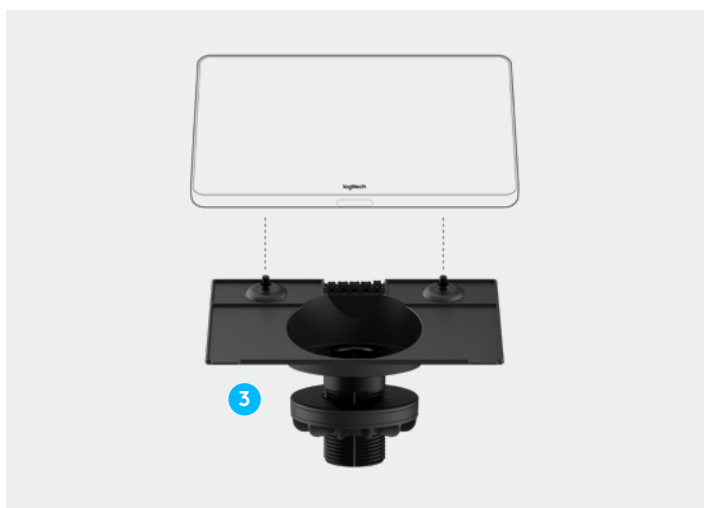

Designed for conference room tables with grommets, the Table Mount secures Tap in place while maintaining a low profile. For larger rooms,

choose the Riser Mount, which raises Tap from 14° to 30° for better visibility from across the room. Both mounts support through-grommet cabling for a clean appearance and swivel 180° for convenient operation from both sides of the table.

TABLE MOUNT

- 1 **Low-Profile with Pivot:** Preserves Tap's sleek appearance and 14° screen angle while swiveling 180° for user convenience.
- 2 **Fits Most Tables:** Adjusts to tables up to 50mm (2 in) in thickness, and through grommets from 51 - 89mm (2 - 3.5 in) in diameter.

- 3 **Cable Management:** Supports down-routing of cables through the grommet for a clean appearance.

RISER MOUNT

- 1 **Raised Profile with Pivot:** Elevates Tap to a 30° screen angle for better visibility in larger rooms, while swiveling 180° for user convenience.
- 2 **Fits Most Tables:** Adjusts to tables up to 50mm (2 in) in thickness, and through grommets from 51 - 89mm (2 - 3.5 in) in diameter.

- 3 **Cable Management:** Supports down-routing of cables through the grommet for a clean appearance.

WALL MOUNT

- 1 **Flush Mounts to Any Wall:** The plate and cleat construction adds virtually no thickness for a sleek appearance.
- 2 **HDMI Cable Cinch:** Hang an HDMI cable for easy access when deployed with applications that support wired content sharing.