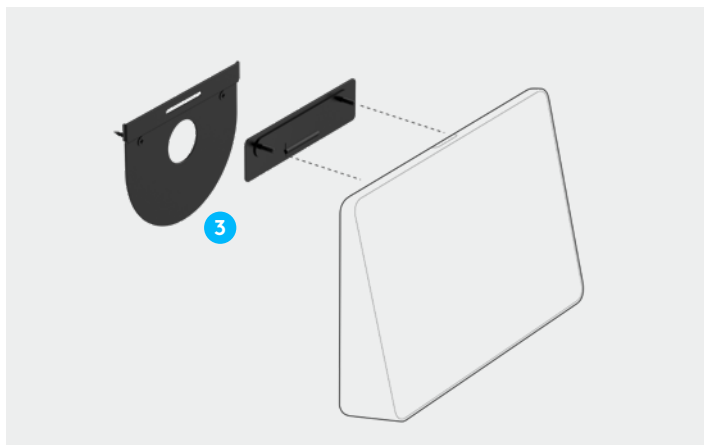

- 3 **Cable Management:** Supports down-routing of cables through the grommet for a clean appearance.

RISER MOUNT

- 1 **Raised Profile with Pivot:** Elevates Tap to a 30° screen angle for better visibility in larger rooms, while swiveling 180° for user convenience.
- 2 **Fits Most Tables:** Adjusts to tables up to 50mm (2 in) in thickness, and through grommets from 51 - 89mm (2 - 3.5 in) in diameter.

- 3 **Cable Management:** Supports down-routing of cables through the grommet for a clean appearance.

WALL MOUNT

- 1 **Flush Mounts to Any Wall:** The plate and cleat construction adds virtually no thickness for a sleek appearance.
- 2 **HDMI Cable Cinch:** Hang an HDMI cable for easy access when deployed with applications that support wired content sharing.

- 3 **In-Wall Cabling:** Supports Tap's rear and bottom cable exits so you can route cabling either within or down the wall.

PC MOUNT

- 1 Cable Retention:** Two-piece cable retention clamp relieves strain and keeps USB, HDMI, power, and network cables tight and secure.
- 2 Fits Most SFF PCs:** Robust steel mount fits small form factor (SFF) and Chromebox computers and mounting plates with a 75mm or 100mm VESA pattern.