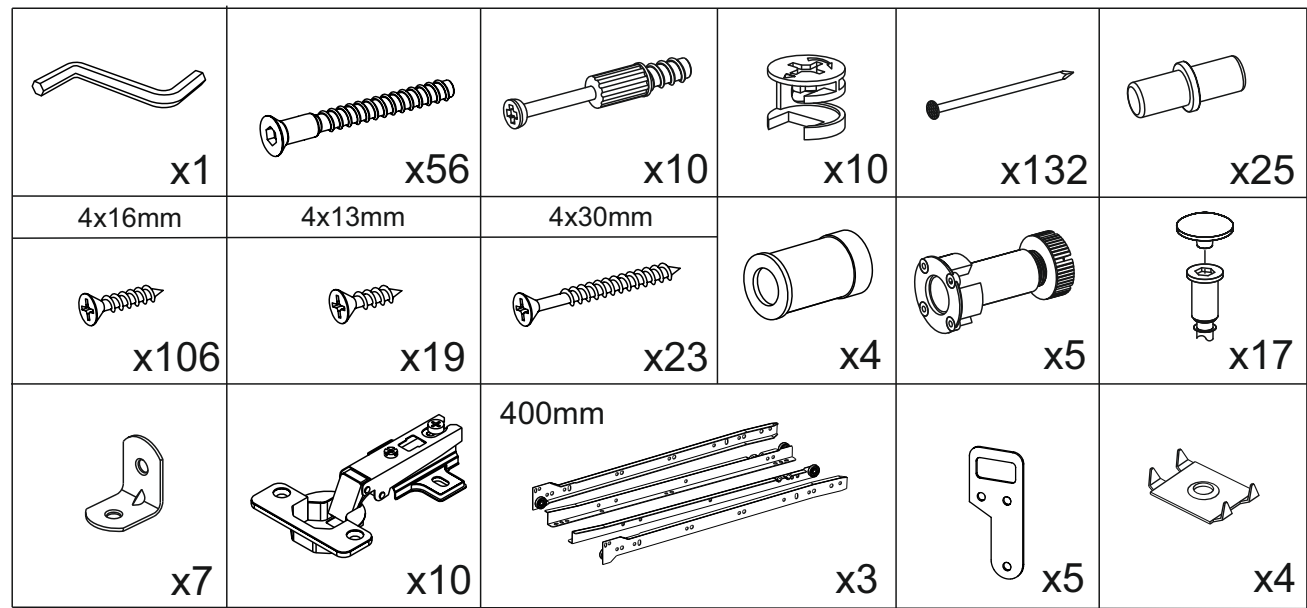

№	L=mm			Icon 1	Icon 2
	1	2	3		
1	716	280	16	2	2
2	716	280	16	2	2
3	670	280	16	1	2
4	1168	280	16	2	1
5	576	280	16	2	1
6	368	280	16	2	1
7	368	280	16	1	1
8	704	426	16	1	2
9	704	426	16	1	2
10	704	426	16	1	2
11	704	426	16	1	2
12	704	426	16	1	2
13	400	426	16	1	1
14	1200	426	16	1	1
15	368	426	16	1	1
16	400	80	16	2	1
17	400	150	16	4	1
18	520	80	16	1	2
19	520	150	16	2	1
20	576	60	16	4	2
21	576	74	16	2	2
22a/226	368	74	16	2	1
23	712	597	16	2	3
24	240	597	16	2	3
25	146	597	16	1	3
26	688	597	16	1	3
27	688	397	16	1	3
28	712	397	16	1	1
29	697	597	3	2	4
30	714	605	3	1	4
31	697	397	3	1	4
32	714	397	3	1	4
33	549	397	3	3	4
34	1200	600	26	1	4
35	400	600	26	1	4

2 171.002