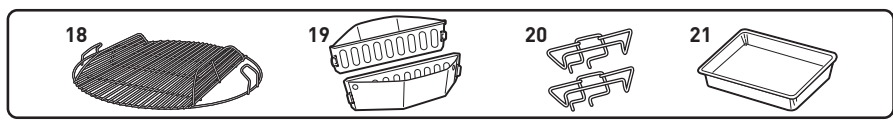

18 inch
(47 cm)

22 inch
(57 cm)

57854

EU 07/14/14

Compact®_XV_EU_070914

EN

1. Lid Damper Assembly and Hook
2. Lid
3. Cooking Grate
4. Charcoal Grate
5. Bowl Handle Assembly
6. Front Leg
7. Lid Handle Assembly
8. Bowl
9. Bowl Damper Assembly
10. Ash Catcher
11. Ash Catcher Clip
12. Wheel Leg
13. Wheel
14. Hub Cap
15. Triangle
16. Leg Cap
17. Charcoal Cup