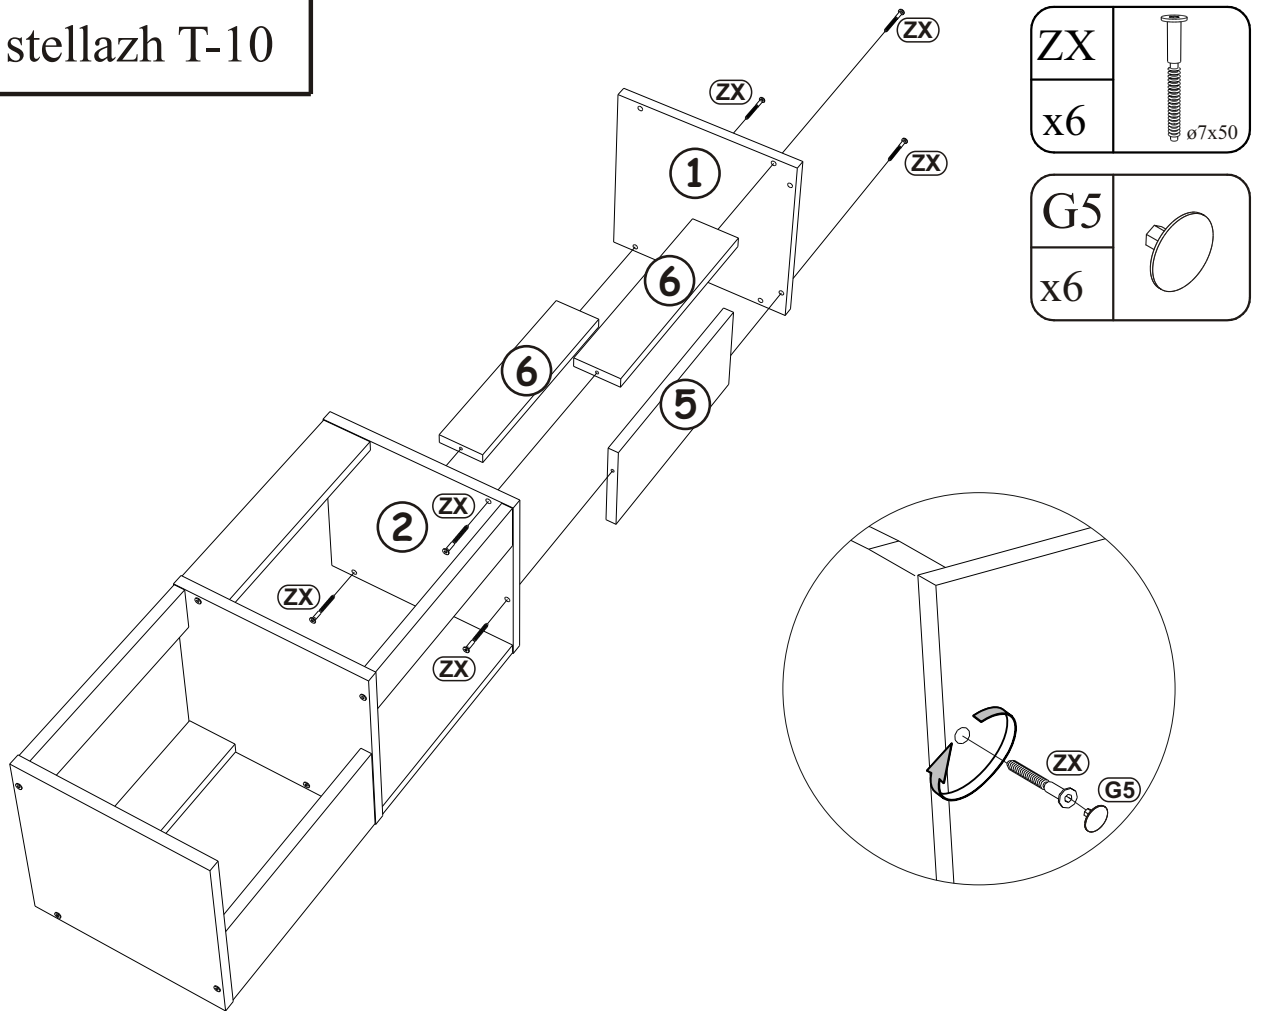

Stern stellazh T-10

3

ZX	
x6	$\varnothing 7 \times 50$
G5	
x6	

4