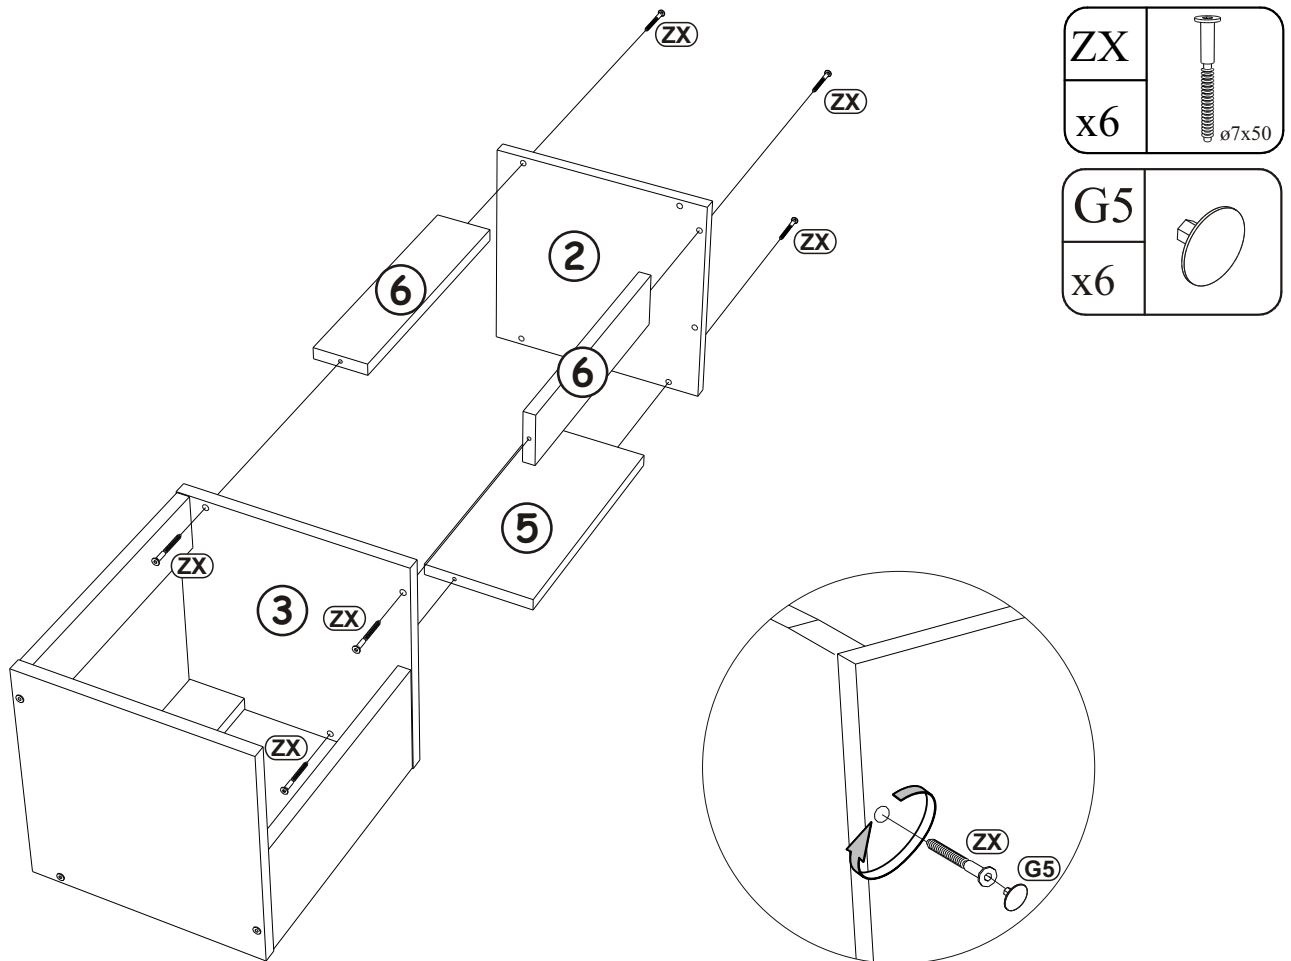

Stern stellazh T-10

G5	
x3	

ZX	
x6	ø7x50

1

2