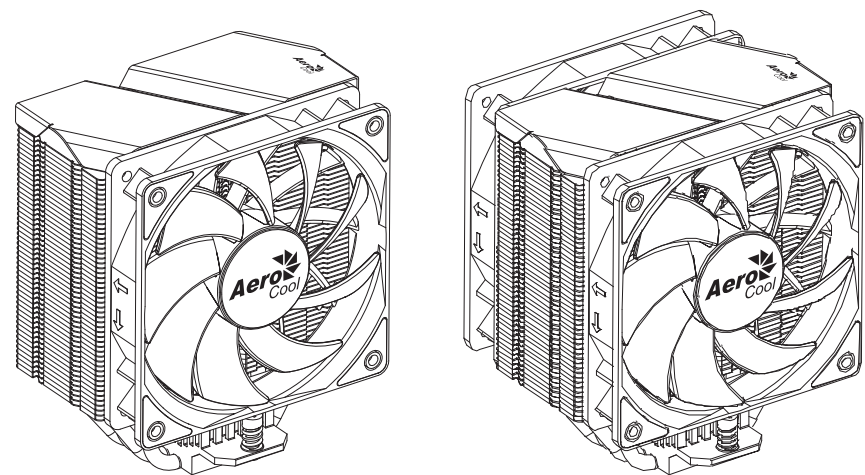

W:520mm x H:170mm

Front

Rime 4 / Rime 4 Dual

ARGB CPU AIR COOLER | PWM

Save Money. Cool Better.

RGB ADDRESSABLE

Socket : LGA2066 / 2011 / 1700 / 1200 / 115X

Socket : AM5 / AM4