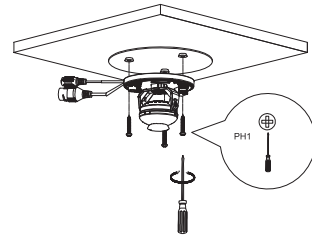

# Dome Network Camera Installation Guide

V1.0.0

1.2.51.32.15630-000

A

1

2

3

4