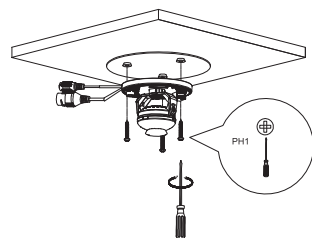

# Dome Network Camera Installation Guide

V1.0.0

1.2.51.32.15630-000

A

1

2

3

4