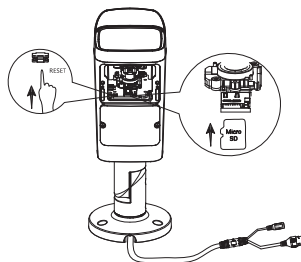

Bullet Network Camera Installation Guide

V1.0.0

1.2.51.32.15633-000

Optional

1

2

A

1