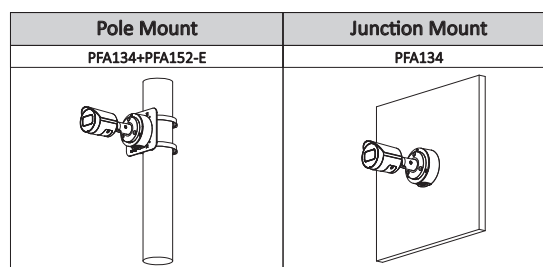

Environment

Operating Conditions	-40°C to +60°C (-40°F to +140°F)/less than ≤ 95% RH
Storage Temperature	-40°C to +60°C (-40°F to +140°F)
Protection Grade	IP67

Structure

Casing	metal
Dimensions	166.2 mm × 70 mm (6.5" × 2.8")
Net Weight	0.473 kg (1.0 lb)
Gross Weight	0.574 kg (1.3 lb)

Accessories

Optional:

Dimensions (mm[inch])